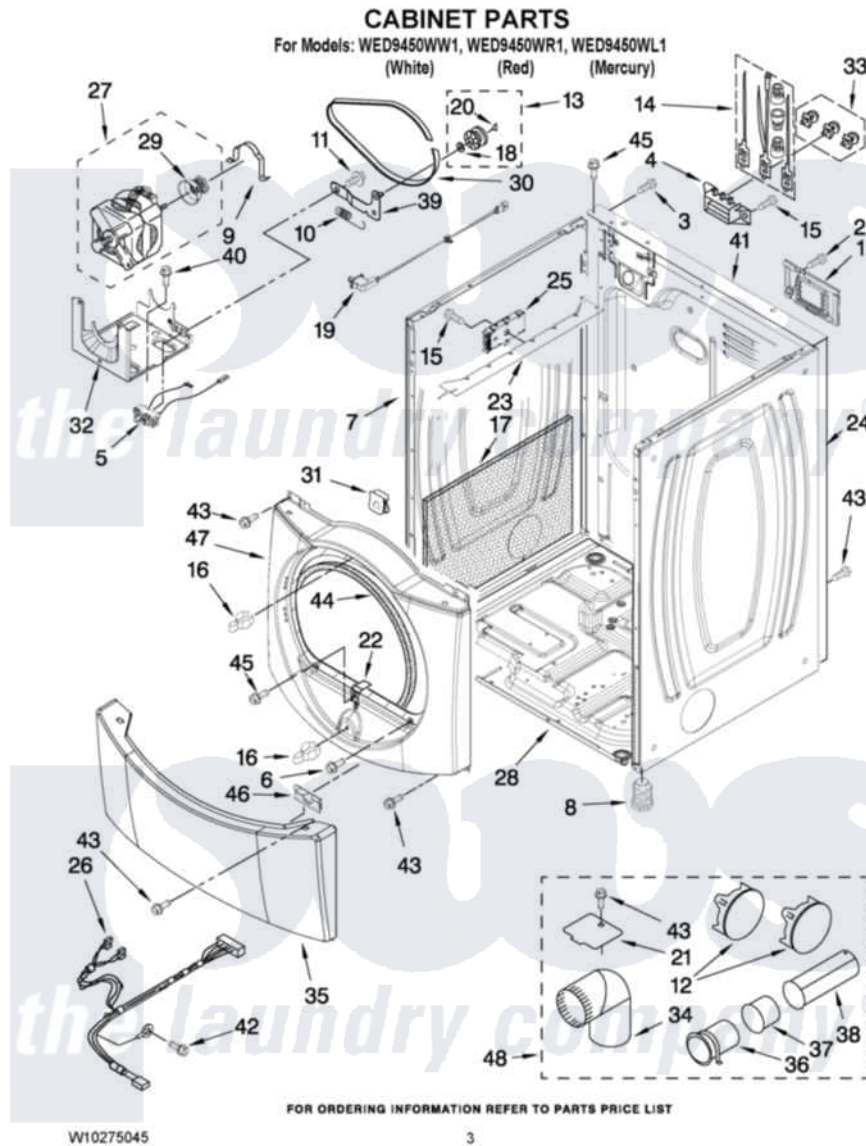

Whirlpool WED9450WL1 02 - CABINET PARTS

Whirlpool [Residential Whirlpool WED9450WL1 Dryer Parts](#) Parts Diagram 02 - CABINET PARTS
Click on the part number to view part

Item	Original Part Number	Replaced By	Status	Part Description
1	8576583	W10119283		Cover, Terminal Block
2	3390814	90767		Screw, 8A X 3/8 HeX Washer Head Tapping
3	8533974	4331106		Screw, No.10-32 X 7/16
4	3397659			Block, Terminal
5	W10246525	W10314253		Switch, Assembly Broken Belt
6	3357011	308685		Side Trim)
7	W10192435			Panel, Side
"	W10249768			Panel, Side
"	W10249727			Panel, Side
8	3392100	49621		Feet-Leveling
"	279810			Foot-Optional
9	W10121316			Plug, Multivalent
10	3387374			Spring, Idler
11	3389420			Retainer-Idler 1/4-20 X 1/16
12	49252			Plug, Multivalent
"	W10151499	W10404617		Plug, Multivalent