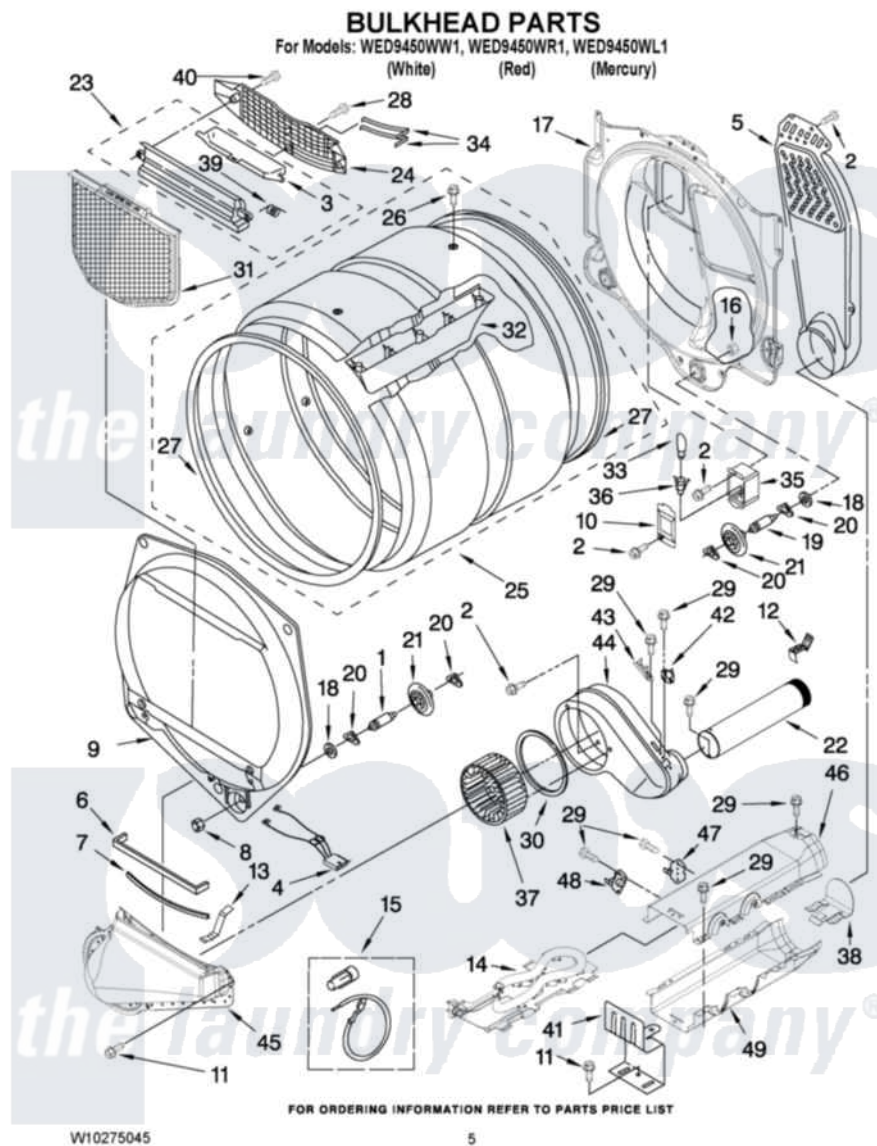

Whirlpool WED9450WL1 03 - BULKHEAD PARTS

Whirlpool [Residential Whirlpool WED9450WL1 Dryer Parts](#) Parts Diagram 03 - BULKHEAD PARTS
Click on the part number to view part

Item	Original Part Number	Replaced By	Status	Part Description
1	8575324	W10359271		Shaft, Drum Roller Threads
2	3390647	488729		Screw
3	3394984	8563758		Door, Lint Screen
4	3406653			Harness, Sensor
5	697354	3387911		Duct-Air
6	697813			Seal, Outlet Housing
7	697814	697813		Seal, Outlet Housing
8	3934666	W10080210		Nut, 3/8 X 16
9	W10252304			Bulkhead, Front
10	3402841	8532165		Lens, Drum Light
11	489463			Screw, 8-18 X 1/16
12	8572105			Retainer, Toe Panel
13	8066208			Clip-Exhaust
14	8544771			Heater Element
15	279457			Wire Kit, Terminal
16	W10001120	W10080190		Nut, 3/8-16

17	W10080170		Bulkhead, Rear
18	3387459	W10080960	Washer, Support
19	8575325	W10359272	Shaft, Roller Drum Threads
20	690997		Washer, Thrust
21	8536973	W10314173	Support
22	8563745	279936	Kit-Exhst
23	3394985	8563755	Housing, Outlet Assembly
24	8299979		Grill, Outlet Screen Door
25	W10181466		Complete Drum Assembly
26	W10219342		Screw, Baffle Mounting
27	W10166807	280114	Seal
28	695240	488729	Screw
29	8533971	90767	Screw, 8A X 3/8 HeX Washer Head Tapping
30	697770		Seal, Cover Plate Blower Housing
31	W10049370	W10120998	Screen
32	697693	W10113136	Baffle, Drum
33	3406124	22002263	Lamp
34	3387223		Electrode, Sensor
35	8578825		Bracket, Drum Light
36	W10214261		Socket, Drum Light Assembly
37	697772		Wheel, Blower
38	8544776		Flange, Heater Box
39	3394986		Spring, Lint Screen Door
40	3387230		Screw, 10-16 X 13/16
41	8066099		Bracket, Heater Box
42	8577274		Thermostat 295F
43	3392519		Thermal Limiter
44	8544362	W10119255	Housing, Blower
45	8066168	W10128606	Duct-Lint
46	8544769		Housing, Blower Lint Duct Assembly
47	8318314	279973	Kit, Thermal Cut-Off
48	3391914		Thermostat 295 F
49	8544770		Housing Slot, Heater Box