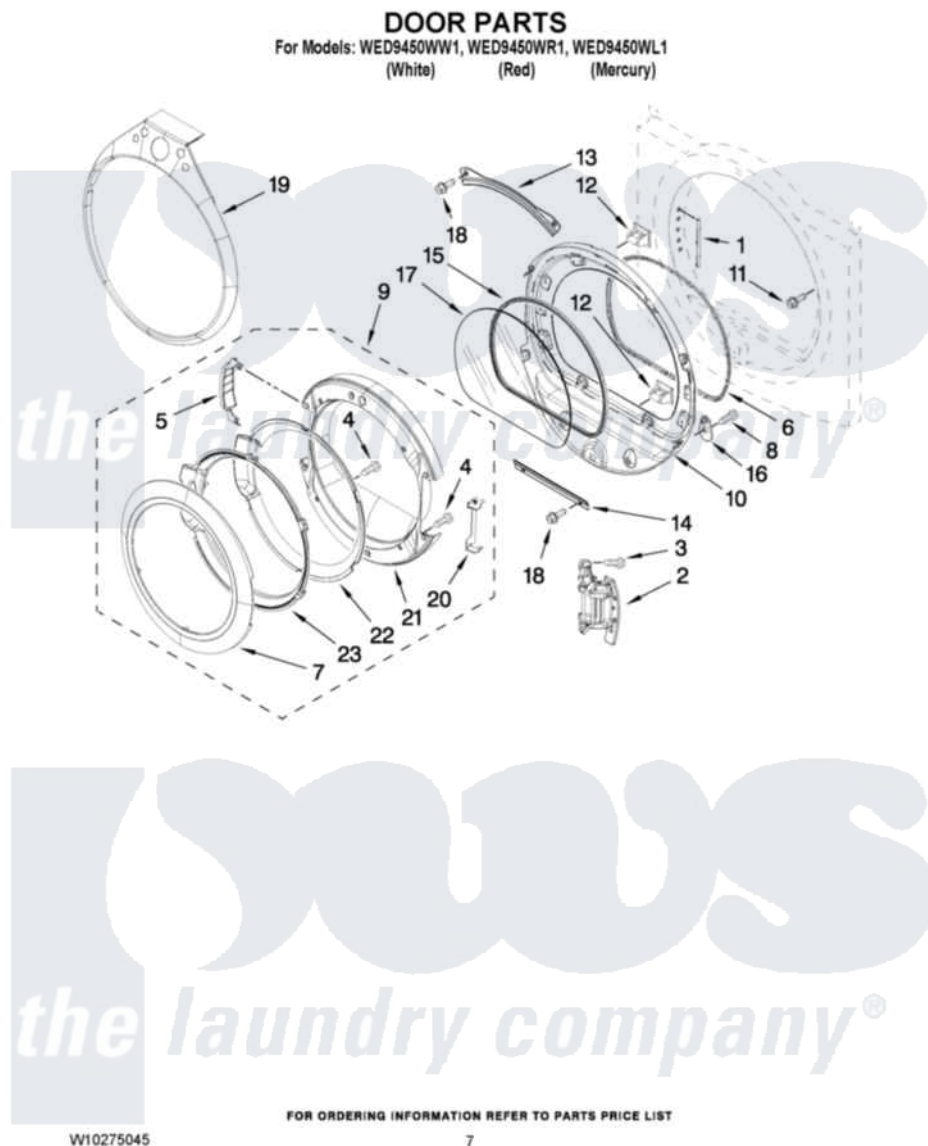

Whirlpool WED9450WL1 04 - DOOR PARTS

Whirlpool [Residential Whirlpool WED9450WL1 Dryer Parts](#) Parts Diagram 04 - DOOR PARTS
Click on the part number to view part

Item	Original Part Number	Replaced By	Status	Part Description
1	W10085210			Label-Hinge Hole Cover Front Panel
2	W10139920			Door Hinge Assembly
3	W10159996			Screw, 10-24 X 25/64
4	9742177			Screw, 8-18 X .625
5	W10180119			Cover-Hinge, Stationary Cover Hinge
"	W10181197			Cover Hinge
6	W10139457			Seal-Door Handle, Ring Door
7	8579502			Handle, Door
8	3400224			Screw, 1/4-20 X 3/8
9	W10180115			Door Assembly
10	8578229			Door Assembly
11	355515			Screw, 8-18 X 11/16
12	690081	279570		Latch
13	8519356			Retainer-Window
14	8519354			Retainer-Window

15	8579662		Gasket, Window
16	W10048910		Screw-Plug
17	8566254		Glass-Window
18	3393258	3373329D	Screw
19	W10246598		Tear-Drop Trim And Clip Assembly
"	W10236937		Tear-Drop Trim And Clip Assembly
"	W10249741		Tear-Drop Trim And Clip Assembly
20	W10180120		Shield, Door
21	W10180118		Door, Intermediate
22	W10180117		Door Mask
23	8578155		Door Screen