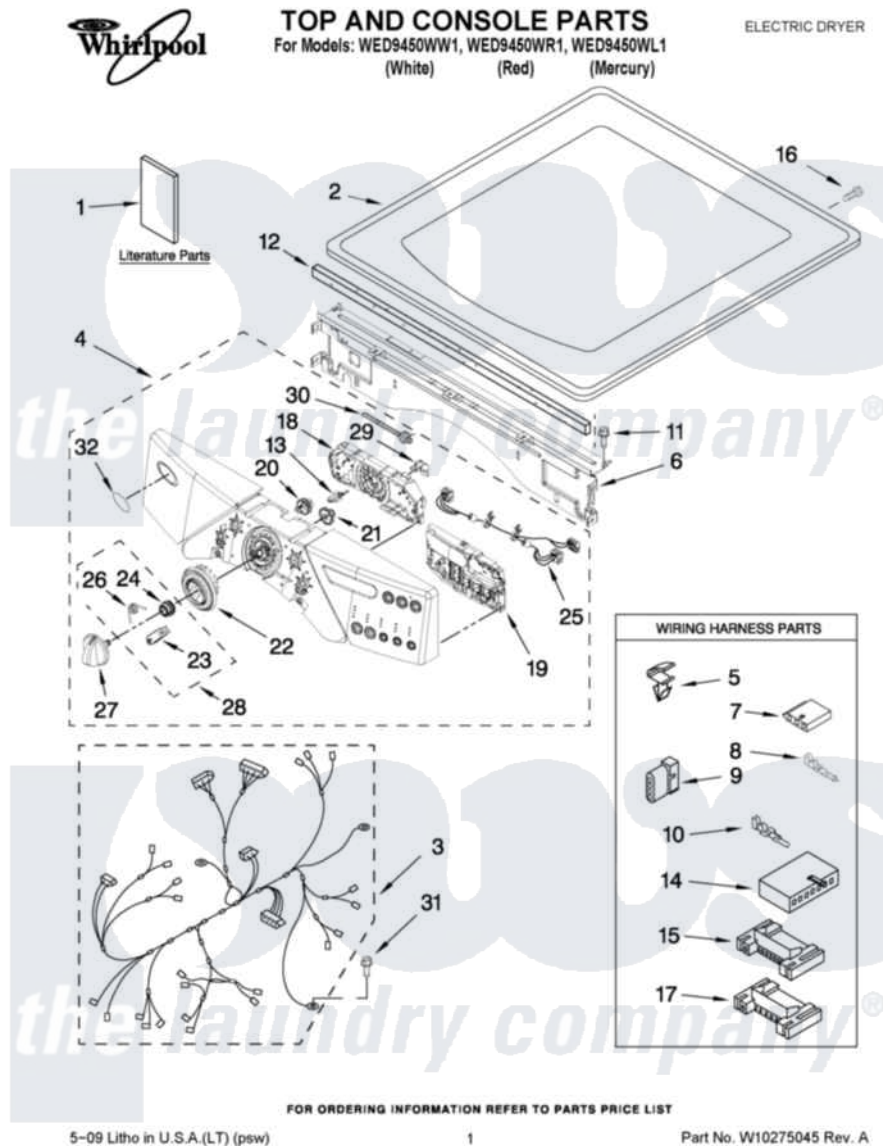

Whirlpool WED9450WR1 01 - TOP AND CONSOLE PARTS

Whirlpool Residential Whirlpool WED9450WR1 Dryer Parts Parts Diagram 01 - TOP AND CONSOLE PARTS
 Click on the part number to view part

Item	Original Part Number	Replaced By	Status	Part Description
1	W10244607			Use And Care Guide
"	W10258368		Not Available	TECH SHEET
"	W10255468		Not Available	INSTALLATION, DIAGNOSTIC GUIDE
2	3980634	W10117263		Top
"	W10249738			Toe Panel
"	W10249739			Top
3	W10111063			Harness, Main
4	W10255226			Panel, Console
"	W10255228			Panel, Console
"	W10255227			Panel, Console
5	3394427			Clip-Harness
6	W10215656			Bracket, Console
7	353424			Plug, Terminal
8	94614			Terminal
9	3936144			Do-It-Yourself Repair Manuals
10	94613	596797		Terminal

11	3390647	488729	Screw
12	W10112267		Foam-Seal Control Bracket
13	W10030070	W10012480	Kit
14	3936150		Connector, 7-Circuit
15	3395683		Receptacle, Multi-Terminal
16	98139	303776	Screw
17	2203186		Connector, 5-Circuit
18	W10121375		User Interface
19	W10255235	W10294635	Kit
20	W10012430		Encoder, Wheel Kit.
21	W10012440		Retainer-Snap
22	W10250089		Knob, Light Ring
23	W10012810	280230	Encoder, Wheel Kit.
24	W10012450	280230	Encoder, Wheel Kit.
25	W10242906		Harness, Communication
26	W10012820	280230	Encoder, Wheel Kit.
27	W10190685		Knob, Control
28	280230		Encoder, Wheel Kit.
29	W10112268		Clip-Harness
30	3391018		Tie Cable
31	693995		Screw, Hex Head
32	W10117943	8303811	Badge, Assembly