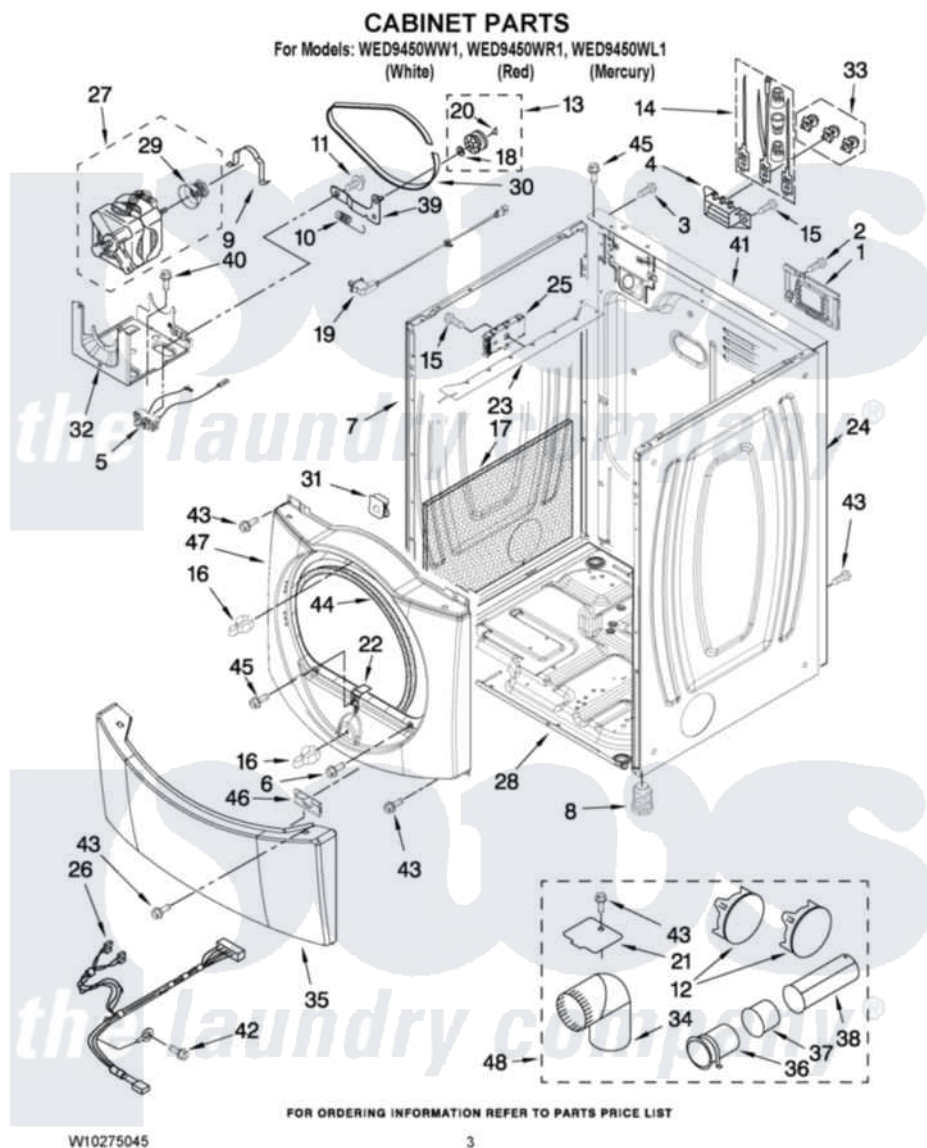

Whirlpool WED9450WR1 02 - CABINET PARTS

Whirlpool [Residential Whirlpool WED9450WR1 Dryer Parts](#) Parts Diagram 02 - CABINET PARTS
Click on the part number to view part

Item	Original Part Number	Replaced By	Status	Part Description
1	8576583	W10119283		Cover, Terminal Block
2	3390814	90767		Screw, 8A X 3/8 HeX Washer Head Tapping
3	8533974	4331106		Screw, No.10-32 X 7/16
4	3397659			Block, Terminal
5	W10246525	W10314253		Switch, Assembly Broken Belt
6	3357011	308685		Side Trim)
7	W10192435			Panel, Side
"	W10249768			Panel, Side
"	W10249727			Panel, Side
8	3392100	49621		Feet-Leveling
"	279810			Foot-Optional
9	W10121316			Plug, Multivalent
10	3387374			Spring, Idler
11	3389420			Retainer-Idler 1/4-20 X 1/16
12	49252			Plug, Multivalent
"	W10151499	W10404617		Plug, Multivalent