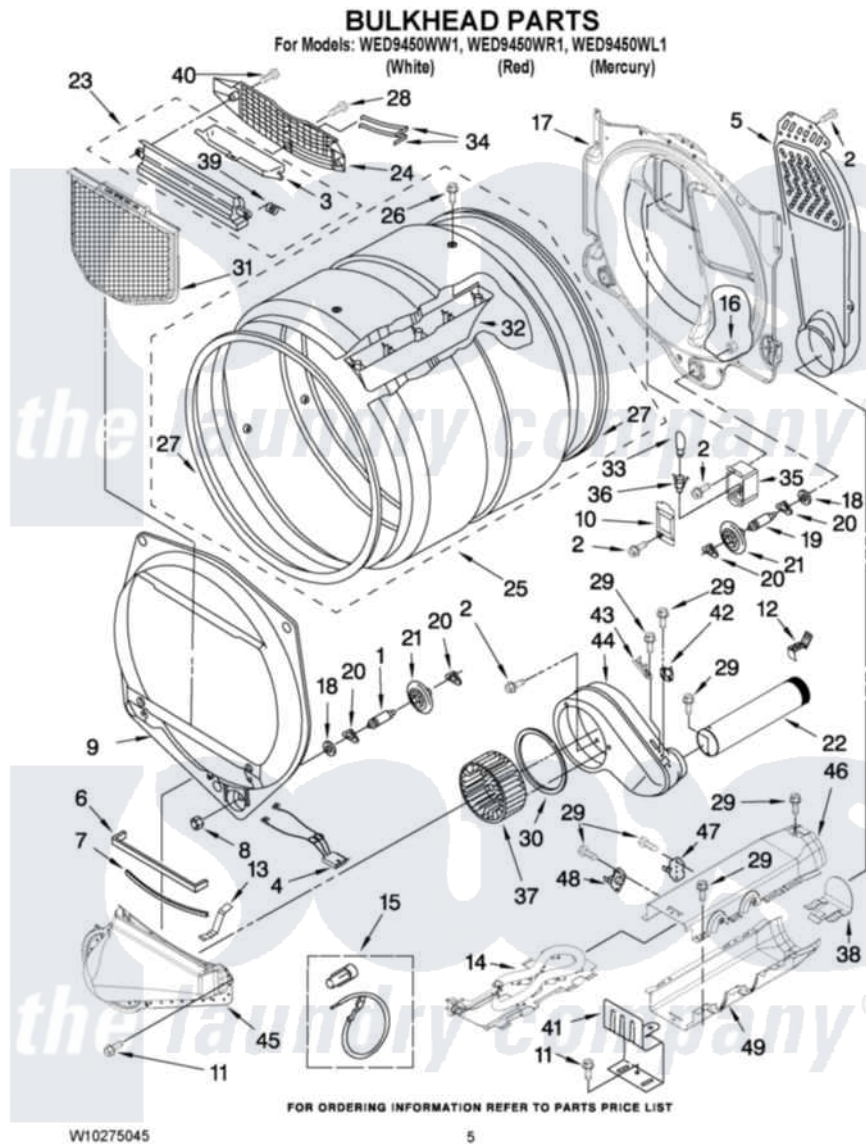

Whirlpool WED9450WR1 03 - BULKHEAD PARTS

Whirlpool Residential Whirlpool WED9450WR1 Dryer Parts Parts Diagram 03 - BULKHEAD PARTS
Click on the part number to view part

Item	Original Part Number	Replaced By	Status	Part Description
1	8575324	W10359271		Shaft, Drum Roller Threads
2	3390647	488729		Screw
3	3394984	8563758		Door, Lint Screen
4	3406653			Harness, Sensor
5	697354	3387911		Duct-Air
6	697813			Seal, Outlet Housing
7	697814	697813		Seal, Outlet Housing
8	3934666	W10080210		Nut, 3/8 X 16
9	W10252304			Bulkhead, Front
10	3402841	8532165		Lens, Drum Light
11	489463			Screw, 8-18 X 1/16
12	8572105			Retainer, Toe Panel
13	8066208			Clip-Exhaust
14	8544771			Heater Element
15	279457			Wire Kit, Terminal
16	W10001120	W10080190		Nut, 3/8-16

17	W10080170		Bulkhead, Rear
18	3387459	W10080960	Washer, Support
19	8575325	W10359272	Shaft, Roller Drum Threads
20	690997		Washer, Thrust
21	8536973	W10314173	Support
22	8563745	279936	Kit-Exhst
23	3394985	8563755	Housing, Outlet Assembly
24	8299979		Grill, Outlet Screen Door
25	W10181466		Complete Drum Assembly
26	W10219342		Screw, Baffle Mounting
27	W10166807	280114	Seal
28	695240	488729	Screw
29	8533971	90767	Screw, 8A X 3/8 HeX Washer Head Tapping
30	697770		Seal, Cover Plate Blower Housing
31	W10049370	W10120998	Screen
32	697693	W10113136	Baffle, Drum
33	3406124	22002263	Lamp
34	3387223		Electrode, Sensor
35	8578825		Bracket, Drum Light
36	W10214261		Socket, Drum Light Assembly
37	697772		Wheel, Blower
38	8544776		Flange, Heater Box
39	3394986		Spring, Lint Screen Door
40	3387230		Screw, 10-16 X 13/16
41	8066099		Bracket, Heater Box
42	8577274		Thermostat 295F
43	3392519		Thermal Limiter
44	8544362	W10119255	Housing, Blower
45	8066168	W10128606	Duct-Lint
46	8544769		Housing, Blower Lint Duct Assembly
47	8318314	279973	Kit, Thermal Cut-Off
48	3391914		Thermostat 295 F
49	8544770		Housing Slot, Heater Box