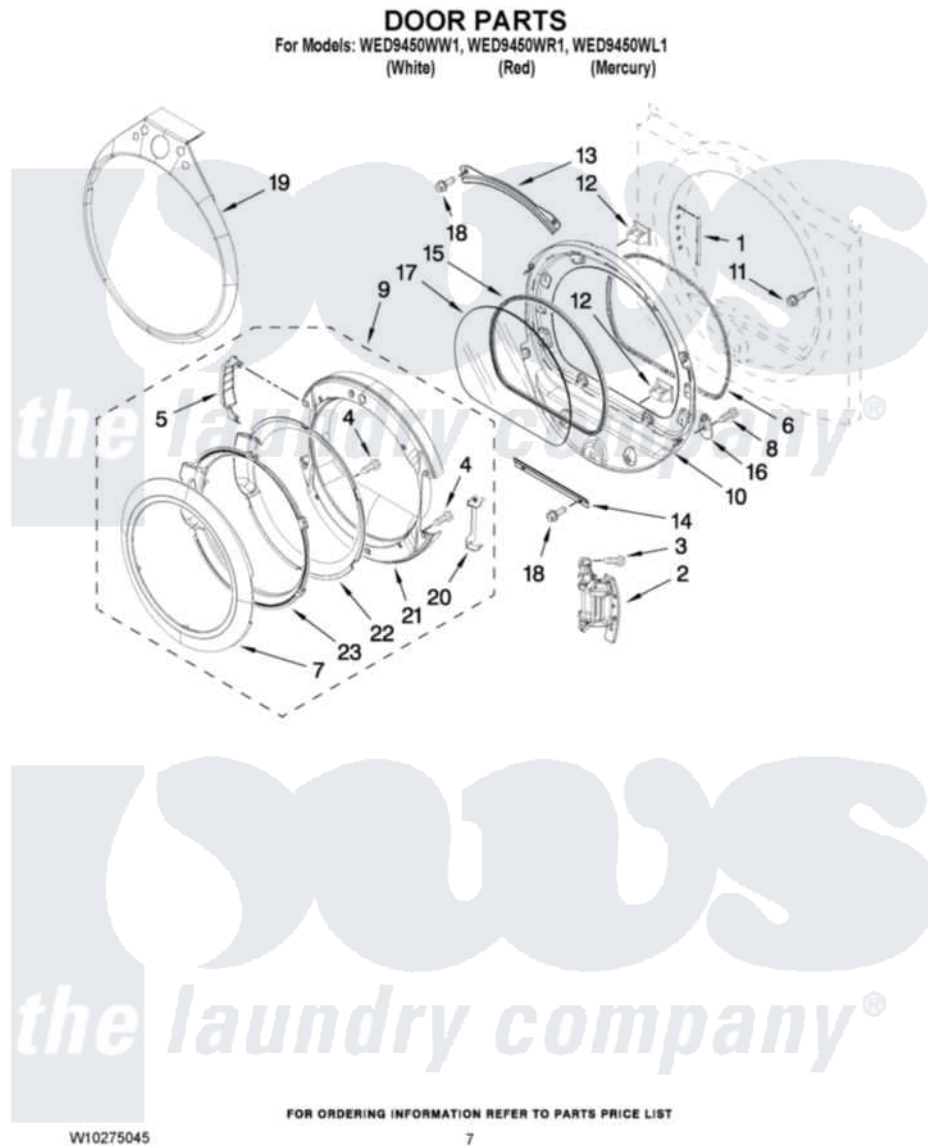

Whirlpool WED9450WR1 04 - DOOR PARTS

Whirlpool [Residential Whirlpool WED9450WR1 Dryer Parts](#) Parts Diagram 04 - DOOR PARTS
Click on the part number to view part

Item	Original Part Number	Replaced By	Status	Part Description
1	W10085210			Label-Hinge Hole Cover Front Panel
2	W10139920			Door Hinge Assembly
3	W10159996			Screw, 10-24 X 25/64
4	9742177			Screw, 8-18 X .625
5	W10180119			Cover-Hinge, Stationary Cover Hinge
"	W10181197			Cover Hinge
6	W10139457			Seal-Door Handle, Ring Door
7	8579502			Handle, Door
8	3400224			Screw, 1/4-20 X 3/8
9	W10180115			Door Assembly
10	8578229			Door Assembly
11	355515			Screw, 8-18 X 11/16
12	690081	279570		Latch
13	8519356			Retainer-Window
14	8519354			Retainer-Window

15	8579662		Gasket, Window
16	W10048910		Screw-Plug
17	8566254		Glass-Window
18	3393258	3373329D	Screw
19	W10246598		Tear-Drop Trim And Clip Assembly
"	W10236937		Tear-Drop Trim And Clip Assembly
"	W10249741		Tear-Drop Trim And Clip Assembly
20	W10180120		Shield, Door
21	W10180118		Door, Intermediate
22	W10180117		Door Mask
23	8578155		Door Screen