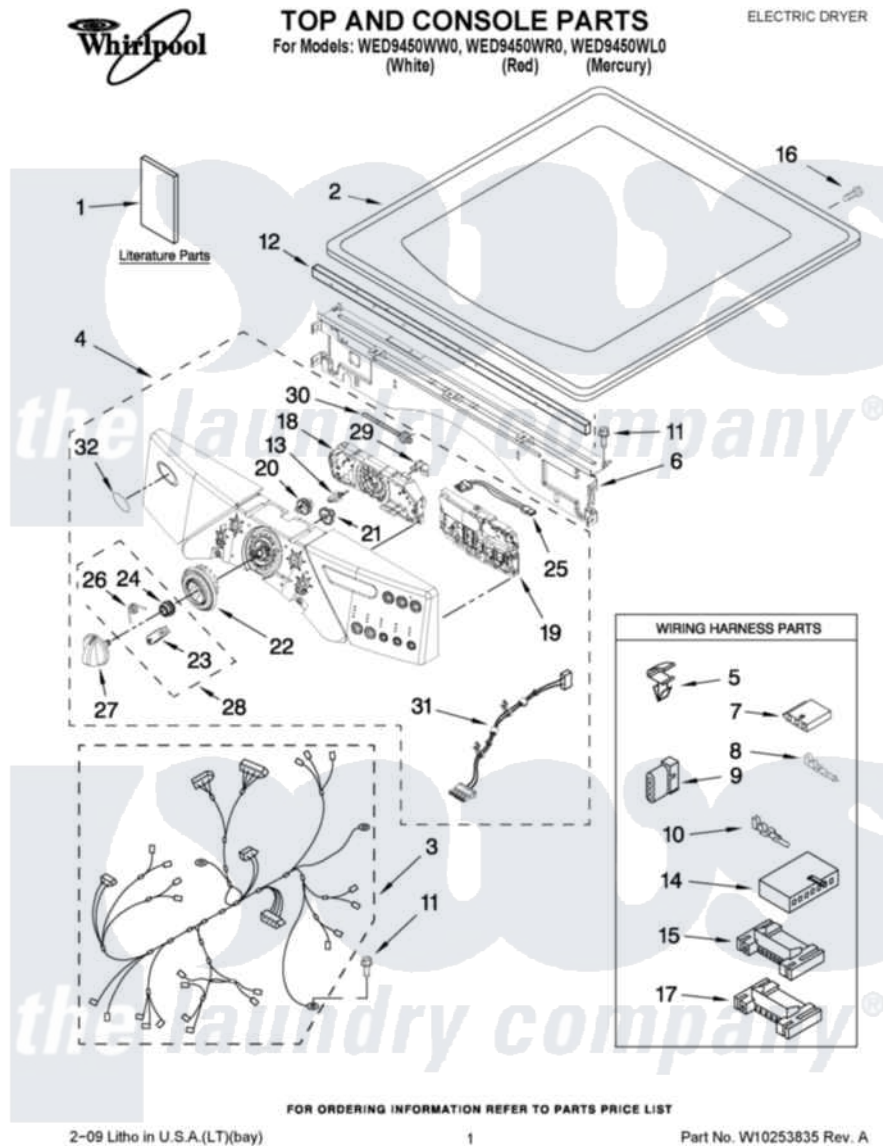

# Whirlpool WED9450WW0 01 - TOP AND CONSOLE PARTS

Whirlpool Residential Whirlpool WED9450WW0 Dryer Parts Parts Diagram 01 - TOP AND CONSOLE PARTS  
 Click on the part number to view part

Item	Original Part Number	Replaced By	Status	Part Description
1	<a href="#">W10244607</a>			Use And Care Guide
"	W10251191		Not Available	TECH SHEET
"	W10224585		Not Available	INSTALLATION, INSTRUCTION
2	3980634	<a href="#">W10117263</a>		Top
"	<a href="#">W10249738</a>			Toe Panel
"	<a href="#">W10249739</a>			Top
3	<a href="#">W10111012</a>			Harness, Main
4	W10246587	<a href="#">W10255226</a>		Panel, Console
"	W10251615	<a href="#">W10255228</a>		Panel, Console
"	W10251609	<a href="#">W10255227</a>		Panel, Console
5	<a href="#">3394427</a>			Clip-Harness
6	<a href="#">W10215656</a>			Bracket, Console
7	<a href="#">353424</a>			Plug, Terminal
8	<a href="#">94614</a>			Terminal
9	<a href="#">3936144</a>			Do-It-Yourself Repair Manuals
10	94613	<a href="#">596797</a>		Terminal