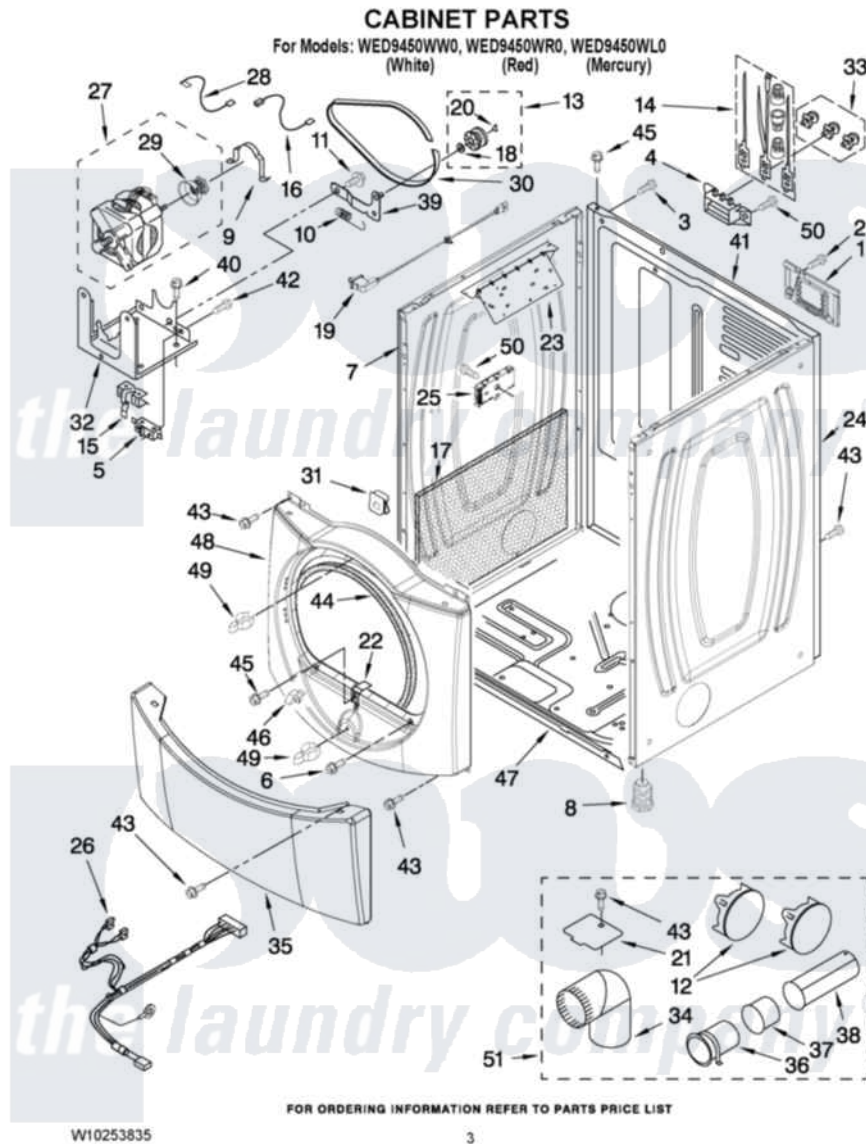

Whirlpool WED9450WW0 02 - CABINET PARTS

Whirlpool [Residential Whirlpool WED9450WW0 Dryer Parts](#) Parts Diagram 02 - CABINET PARTS
Click on the part number to view part

Item	Original Part Number	Replaced By	Status	Part Description
1	8576583	W10119283		Cover, Terminal Block
2	3390814	90767		Screw, 8A X 3/8 HeX Washer Head Tapping
3	8533974	4331106		Screw, No.10-32 X 7/16
4	3397659			Block, Terminal
5	3394881	279782		Switch-Lid
6	3357011	308685		Side Trim)
7	W10192435			Panel, Side
"	W10249768			Panel, Side
"	W10249727			Panel, Side
8	3392100	49621		Feet-Leveling
"	279810			Foot-Optional
9	W10121316			Plug, Multivalent
10	3387374			Spring, Idler
11	3389420			Retainer-Idler 1/4-20 X 1/16
12	697750	W10470674		Dryer Exhaust Kit
"	W10151499	W10404617		Plug, Multivalent