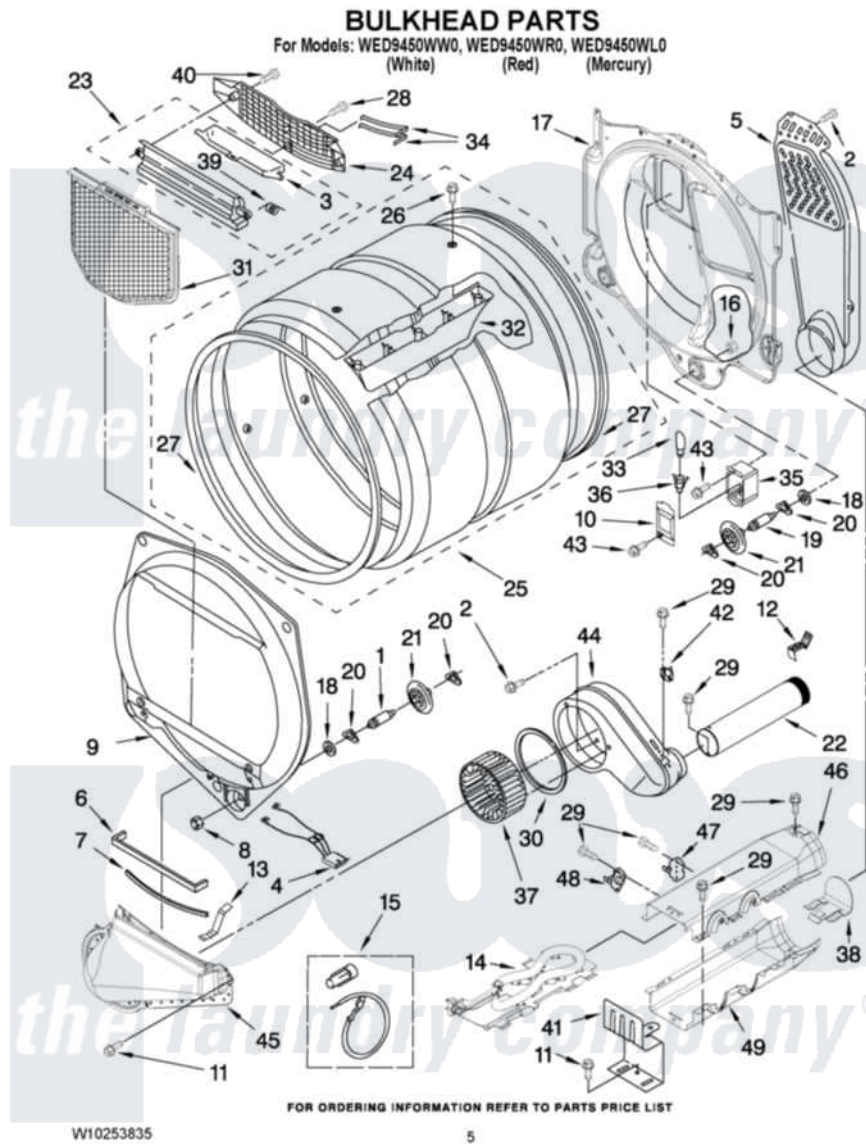

# Whirlpool WED9450WW0 03 - BULKHEAD PARTS

Whirlpool Residential Whirlpool WED9450WW0 Dryer Parts Parts Diagram 03 - BULKHEAD PARTS  
Click on the part number to view part

Item	Original Part Number	Replaced By	Status	Part Description
1	8575324	<a href="#">W10359271</a>		Shaft, Drum Roller Threads
2	3390647	<a href="#">488729</a>		Screw
3	3394984	<a href="#">8563758</a>		Door, Lint Screen
4	<a href="#">3406653</a>			Harness, Sensor
5	697354	<a href="#">3387911</a>		Duct-Air
6	<a href="#">697813</a>			Seal, Outlet Housing
7	697814	<a href="#">697813</a>		Seal, Outlet Housing
8	3934666	<a href="#">W10080210</a>		Nut, 3/8 X 16
9	8519245	<a href="#">W10136455</a>		Bulkhead
10	3402841	<a href="#">8532165</a>		Lens, Drum Light
11	<a href="#">489463</a>			Screw, 8-18 X 1/16
12	<a href="#">8572105</a>			Retainer, Toe Panel
13	<a href="#">8066208</a>			Clip-Exhaust
14	<a href="#">8544771</a>			Heater Element
15	<a href="#">279457</a>			Wire Kit, Terminal
16	W10001120	<a href="#">W10080190</a>		Nut, 3/8-16