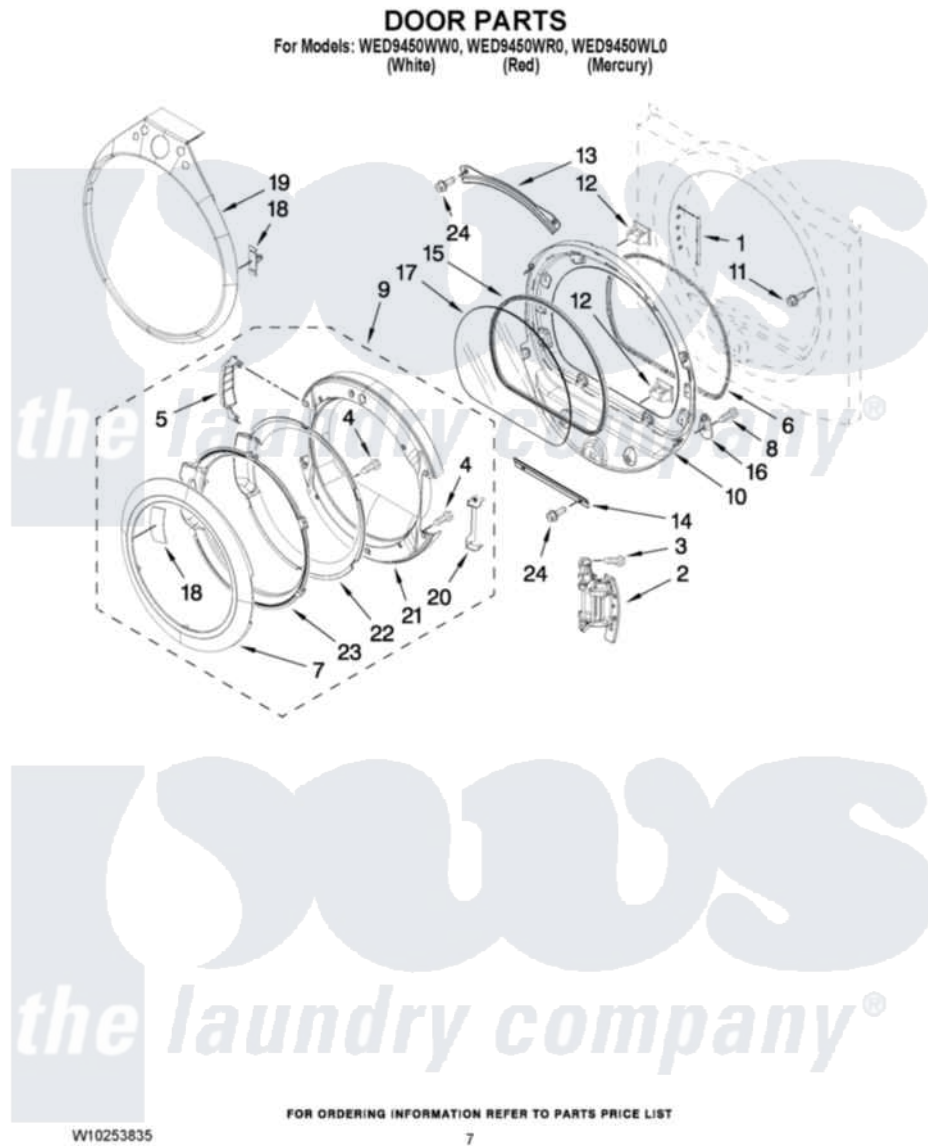

Whirlpool WED9450WW0 04 - DOOR PARTS

Whirlpool [Residential Whirlpool WED9450WW0 Dryer Parts](#) Parts Diagram 04 - DOOR PARTS
Click on the part number to view part

Item	Original Part Number	Replaced By	Status	Part Description
1	W10085210			Label-Hinge Hole Cover Front Panel
2	W10139920			Door Hinge Assembly
3	W10159996			Screw, 10-24 X 25/64
4	9742177			Screw, 8-18 X .625
5	W10180119			Cover-Hinge, Stationary Cover Hinge
"	W10181197			Cover Hinge
6	W10139457			Seal-Door Handle, Ring Door
7	8579502			Handle, Door
8	3400224			Screw, 1/4-20 X 3/8
9	W10180115			Door Assembly
10	8578229			Door Assembly
11	355515			Screw, 8-18 X 11/16
12	690081	279570		Latch
13	8519356			Retainer-Window
14	8519354			Retainer-Window

15	8579662	Gasket, Window
16	W10048910	Screw-Plug
17	8566254	Glass-Window
18	W10129065	Trim-Clip Metal
19	W10246598	Tear-Drop Trim And Clip Assembly
"	W10236937	Tear-Drop Trim And Clip Assembly
"	W10249741	Tear-Drop Trim And Clip Assembly
20	W10180120	Shield, Door
21	W10180118	Door, Intermediate
22	W10180117	Door Mask
23	8578155	Door Screen
24	3393258	3373329D Screw