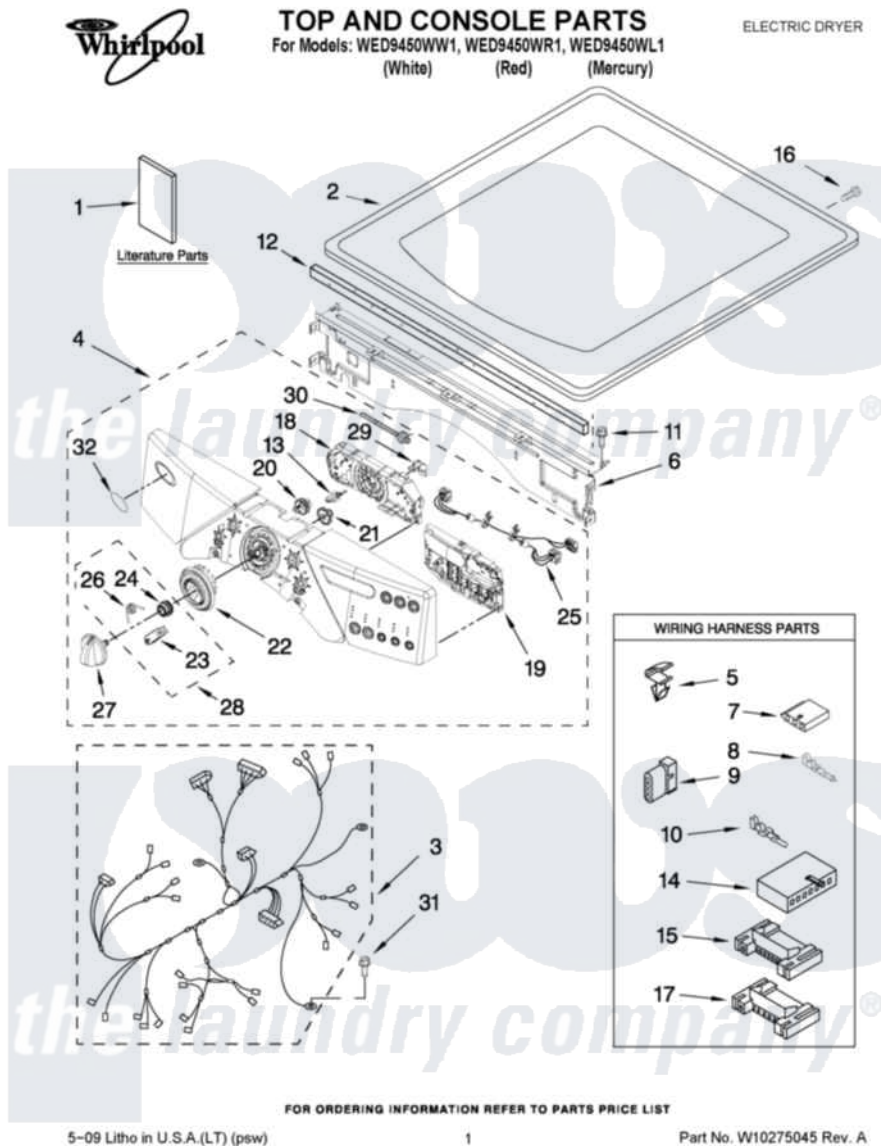

Whirlpool WED9450WW1 01 - TOP AND CONSOLE PARTS

Whirlpool Residential Whirlpool WED9450WW1 Dryer Parts Parts Diagram 01 - TOP AND CONSOLE PARTS
 Click on the part number to view part

Item	Original Part Number	Replaced By	Status	Part Description
1	W10244607			Use And Care Guide
"	W10258368		Not Available	TECH SHEET
"	W10255468		Not Available	INSTALLATION, DIAGNOSTIC GUIDE
2	3980634	W10117263		Top
"	W10249738			Toe Panel
"	W10249739			Top
3	W10111063			Harness, Main
4	W10255226			Panel, Console
"	W10255228			Panel, Console
"	W10255227			Panel, Console
5	3394427			Clip-Harness
6	W10215656			Bracket, Console
7	353424			Plug, Terminal
8	94614			Terminal
9	3936144			Do-It-Yourself Repair Manuals
10	94613	596797		Terminal

11	3390647	488729	Screw
12	W10112267		Foam-Seal Control Bracket
13	W10030070	W10012480	Kit
14	3936150		Connector, 7-Circuit
15	3395683		Receptacle, Multi-Terminal
16	98139	303776	Screw
17	2203186		Connector, 5-Circuit
18	W10121375		User Interface
19	W10255235	W10294635	Kit
20	W10012430		Encoder, Wheel Kit.
21	W10012440		Retainer-Snap
22	W10250089		Knob, Light Ring
23	W10012810	280230	Encoder, Wheel Kit.
24	W10012450	280230	Encoder, Wheel Kit.
25	W10242906		Harness, Communication
26	W10012820	280230	Encoder, Wheel Kit.
27	W10190685		Knob, Control
28	280230		Encoder, Wheel Kit.
29	W10112268		Clip-Harness
30	3391018		Tie Cable
31	693995		Screw, Hex Head
32	W10117943	8303811	Badge, Assembly