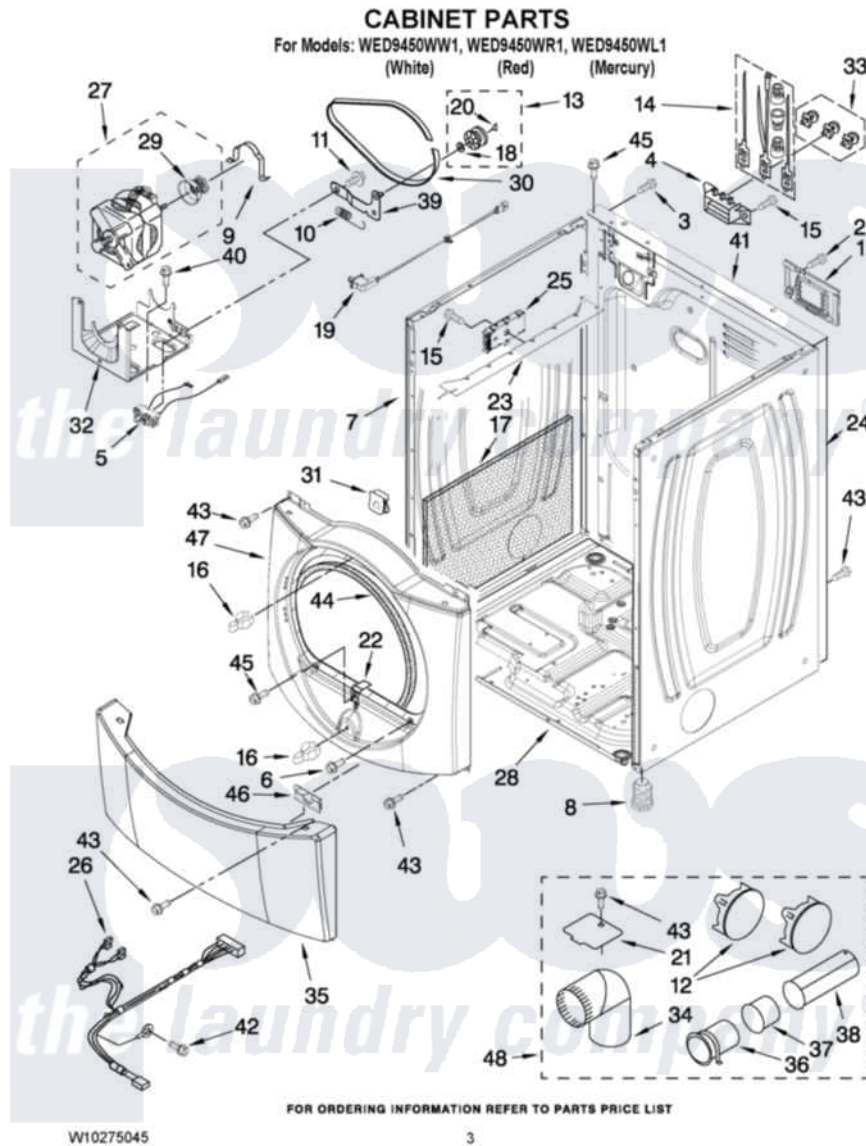

# Whirlpool WED9450WW1 02 - CABINET PARTS

Whirlpool [Residential Whirlpool WED9450WW1 Dryer Parts](#) Parts Diagram 02 - CABINET PARTS  
Click on the part number to view part

Item	Original Part Number	Replaced By	Status	Part Description
1	8576583	<a href="#">W10119283</a>		Cover, Terminal Block
2	3390814	<a href="#">90767</a>		Screw, 8A X 3/8 HeX Washer Head Tapping
3	8533974	<a href="#">4331106</a>		Screw, No.10-32 X 7/16
4	<a href="#">3397659</a>			Block, Terminal
5	W10246525	<a href="#">W10314253</a>		Switch, Assembly Broken Belt
6	3357011	<a href="#">308685</a>		Side Trim )
7	<a href="#">W10192435</a>			Panel, Side
"	<a href="#">W10249768</a>			Panel, Side
"	<a href="#">W10249727</a>			Panel, Side
8	3392100	<a href="#">49621</a>		Feet-Leveling
"	<a href="#">279810</a>			Foot-Optional
9	<a href="#">W10121316</a>			Plug, Multivalent
10	<a href="#">3387374</a>			Spring, Idler
11	<a href="#">3389420</a>			Retainer-Idler 1/4-20 X 1/16
12	<a href="#">49252</a>			Plug, Multivalent
"	W10151499	<a href="#">W10404617</a>		Plug, Multivalent