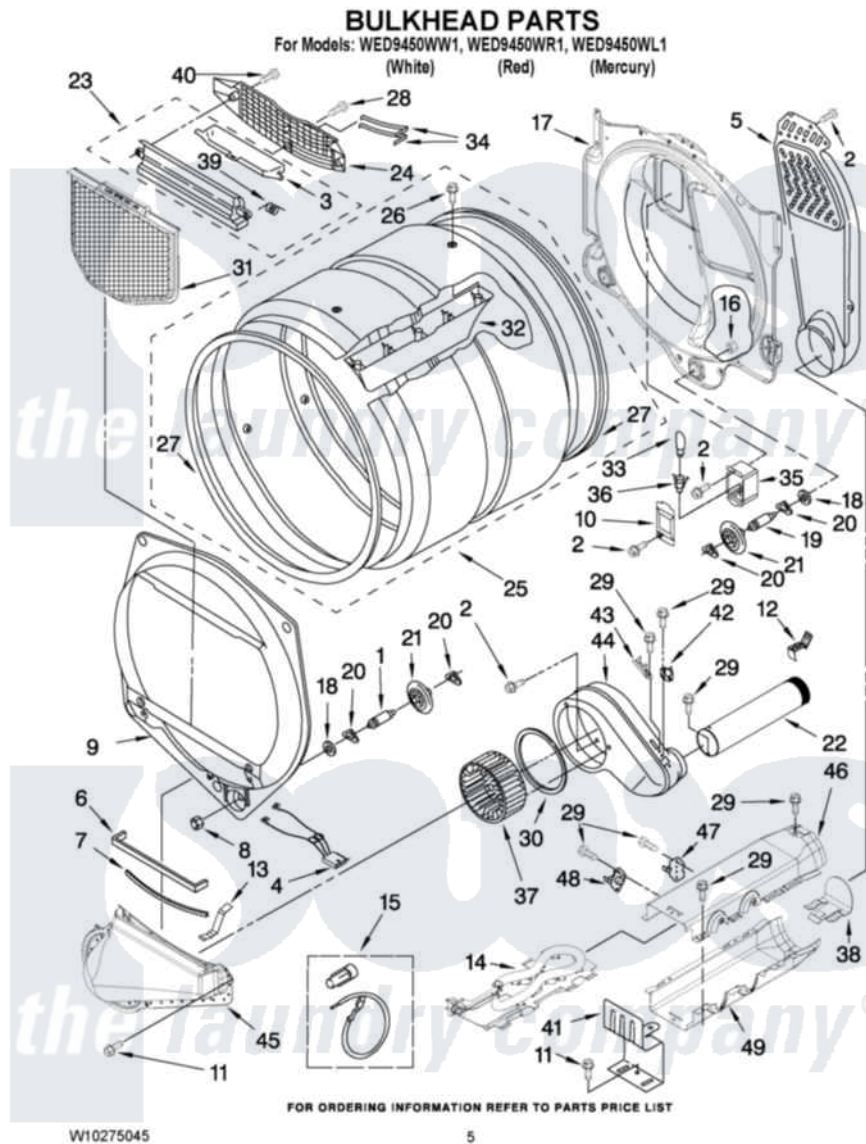

Whirlpool WED9450WW1 03 - BULKHEAD PARTS

Whirlpool Residential Whirlpool WED9450WW1 Dryer Parts Parts Diagram 03 - BULKHEAD PARTS
Click on the part number to view part

Item	Original Part Number	Replaced By	Status	Part Description
1	8575324	W10359271		Shaft, Drum Roller Threads
2	3390647	488729		Screw
3	3394984	8563758		Door, Lint Screen
4	3406653			Harness, Sensor
5	697354	3387911		Duct-Air
6	697813			Seal, Outlet Housing
7	697814	697813		Seal, Outlet Housing
8	3934666	W10080210		Nut, 3/8 X 16
9	W10252304			Bulkhead, Front
10	3402841	8532165		Lens, Drum Light
11	489463			Screw, 8-18 X 1/16
12	8572105			Retainer, Toe Panel
13	8066208			Clip-Exhaust
14	8544771			Heater Element
15	279457			Wire Kit, Terminal
16	W10001120	W10080190		Nut, 3/8-16

17	W10080170		Bulkhead, Rear
18	3387459	W10080960	Washer, Support
19	8575325	W10359272	Shaft, Roller Drum Threads
20	690997		Washer, Thrust
21	8536973	W10314173	Support
22	8563745	279936	Kit-Exhst
23	3394985	8563755	Housing, Outlet Assembly
24	8299979		Grill, Outlet Screen Door
25	W10181466		Complete Drum Assembly
26	W10219342		Screw, Baffle Mounting
27	W10166807	280114	Seal
28	695240	488729	Screw
29	8533971	90767	Screw, 8A X 3/8 HeX Washer Head Tapping
30	697770		Seal, Cover Plate Blower Housing
31	W10049370	W10120998	Screen
32	697693	W10113136	Baffle, Drum
33	3406124	22002263	Lamp
34	3387223		Electrode, Sensor
35	8578825		Bracket, Drum Light
36	W10214261		Socket, Drum Light Assembly
37	697772		Wheel, Blower
38	8544776		Flange, Heater Box
39	3394986		Spring, Lint Screen Door
40	3387230		Screw, 10-16 X 13/16
41	8066099		Bracket, Heater Box
42	8577274		Thermostat 295F
43	3392519		Thermal Limiter
44	8544362	W10119255	Housing, Blower
45	8066168	W10128606	Duct-Lint
46	8544769		Housing, Blower Lint Duct Assembly
47	8318314	279973	Kit, Thermal Cut-Off
48	3391914		Thermostat 295 F
49	8544770		Housing Slot, Heater Box