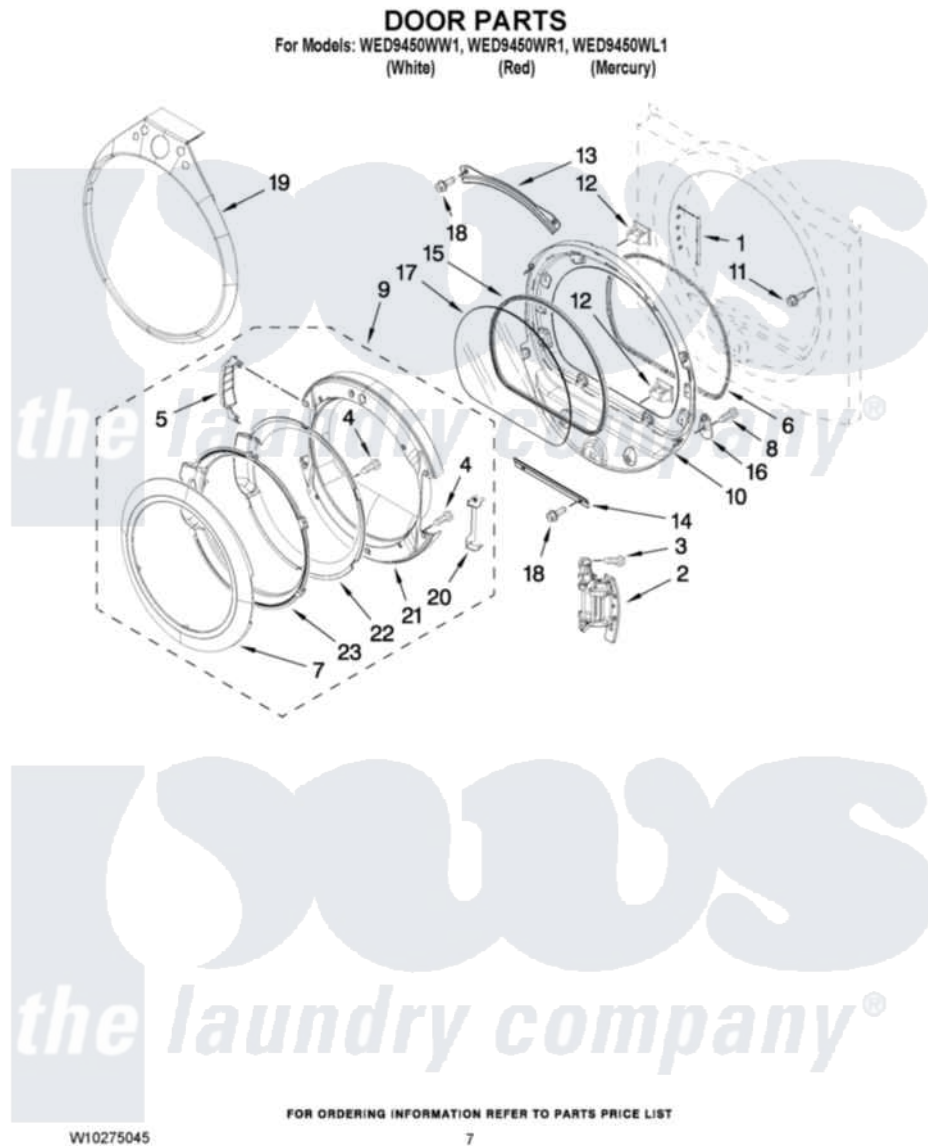

Whirlpool WED9450WW1 04 - DOOR PARTS

Whirlpool [Residential Whirlpool WED9450WW1 Dryer Parts](#) Parts Diagram 04 - DOOR PARTS
Click on the part number to view part

Item	Original Part Number	Replaced By	Status	Part Description
1	W10085210			Label-Hinge Hole Cover Front Panel
2	W10139920			Door Hinge Assembly
3	W10159996			Screw, 10-24 X 25/64
4	9742177			Screw, 8-18 X .625
5	W10180119			Cover-Hinge, Stationary Cover Hinge
"	W10181197			Cover Hinge
6	W10139457			Seal-Door Handle, Ring Door
7	8579502			Handle, Door
8	3400224			Screw, 1/4-20 X 3/8
9	W10180115			Door Assembly
10	8578229			Door Assembly
11	355515			Screw, 8-18 X 11/16
12	690081	279570		Latch
13	8519356			Retainer-Window
14	8519354			Retainer-Window

15	8579662		Gasket, Window
16	W10048910		Screw-Plug
17	8566254		Glass-Window
18	3393258	3373329D	Screw
19	W10246598		Tear-Drop Trim And Clip Assembly
"	W10236937		Tear-Drop Trim And Clip Assembly
"	W10249741		Tear-Drop Trim And Clip Assembly
20	W10180120		Shield, Door
21	W10180118		Door, Intermediate
22	W10180117		Door Mask
23	8578155		Door Screen