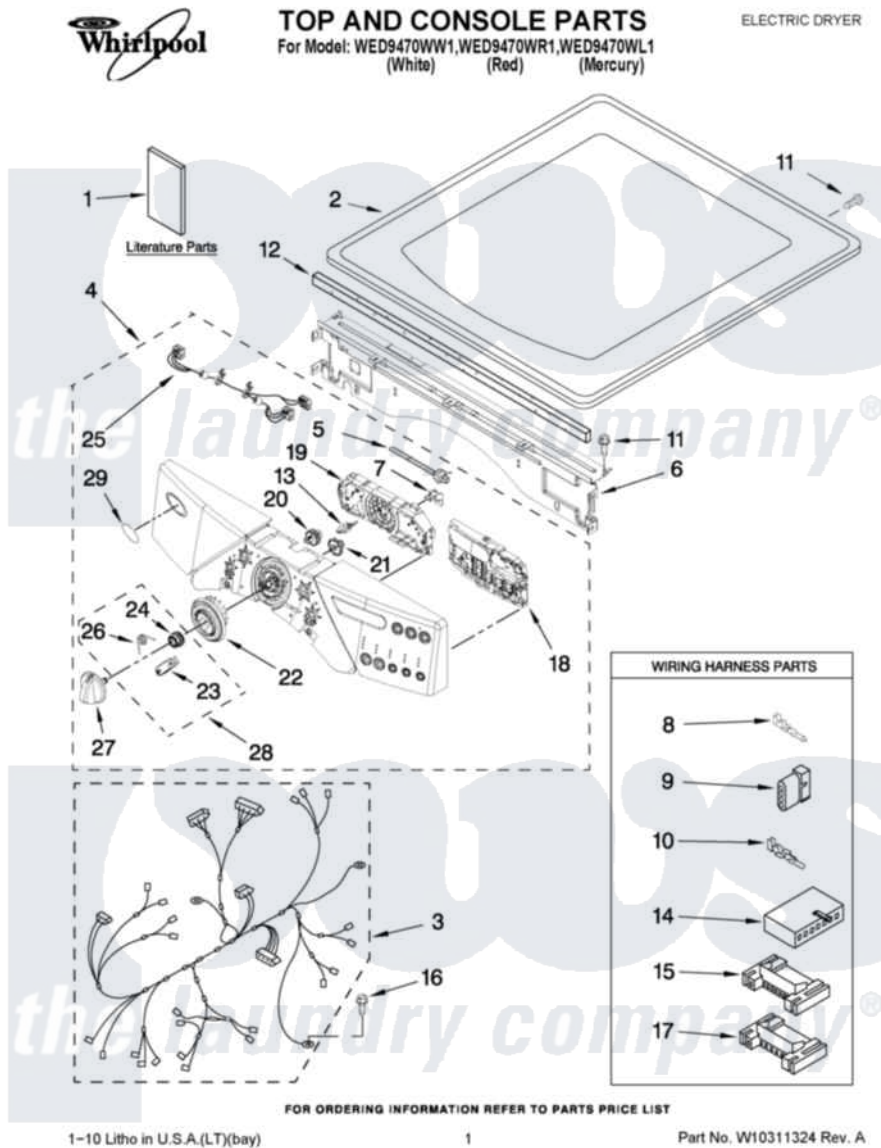

Whirlpool WED9470WL1 01 - TOP AND CONSOLE PARTS

Whirlpool Residential Whirlpool WED9470WL1 Dryer Parts Parts Diagram 01 - TOP AND CONSOLE PARTS
 Click on the part number to view part

Item	Original Part Number	Replaced By	Status	Part Description
1	W10244607			Use And Care Guide
"	W10258368		Not Available	TECH SHEET
"	W10255468		Not Available	INSTALLATION, DIAGNOSTIC GUIDE
2	3980634	W10117263		Top
"	W10249738			Toe Panel
"	W10249739			Top
3	W10251446			Harness, Main
4	W10255229			Panel, Console
"	W10255231			Panel, Console
"	W10255230			Panel, Console
5	3391018			Tie Cable
6	W10215656			Bracket, Console
7	W10112268			Clip-Harness
8	94614			Terminal
9	3936144			Do-It-Yourself Repair Manuals
10	94613	596797		Terminal

11	3390647	488729	Screw
12	W10112267		Foam-Seal Control Bracket
13	W10030070	W10012480	Kit
14	3936150		Connector, 7-Circuit
15	3395683		Receptacle, Multi-Terminal
16	693995		Screw, Hex Head
17	2203186		Connector, 5-Circuit
18	W10279773		User Interface
19	W10279709		User Interface,
20	W10012430		Encoder, Wheel Kit.
21	W10012440		Retainer-Snap
22	W10250089		Knob, Light Ring
23	W10012810	280230	Encoder, Wheel Kit.
24	W10012460	280230	Encoder, Wheel Kit.
25	W10242906		Harness, Communication
26	W10012820	280230	Encoder, Wheel Kit.
27	W10190685		Knob, Control
28	280230		Encoder, Wheel Kit.
29	W10117943	8303811	Badge, Assembly
30	693995		Screw, Hex Head