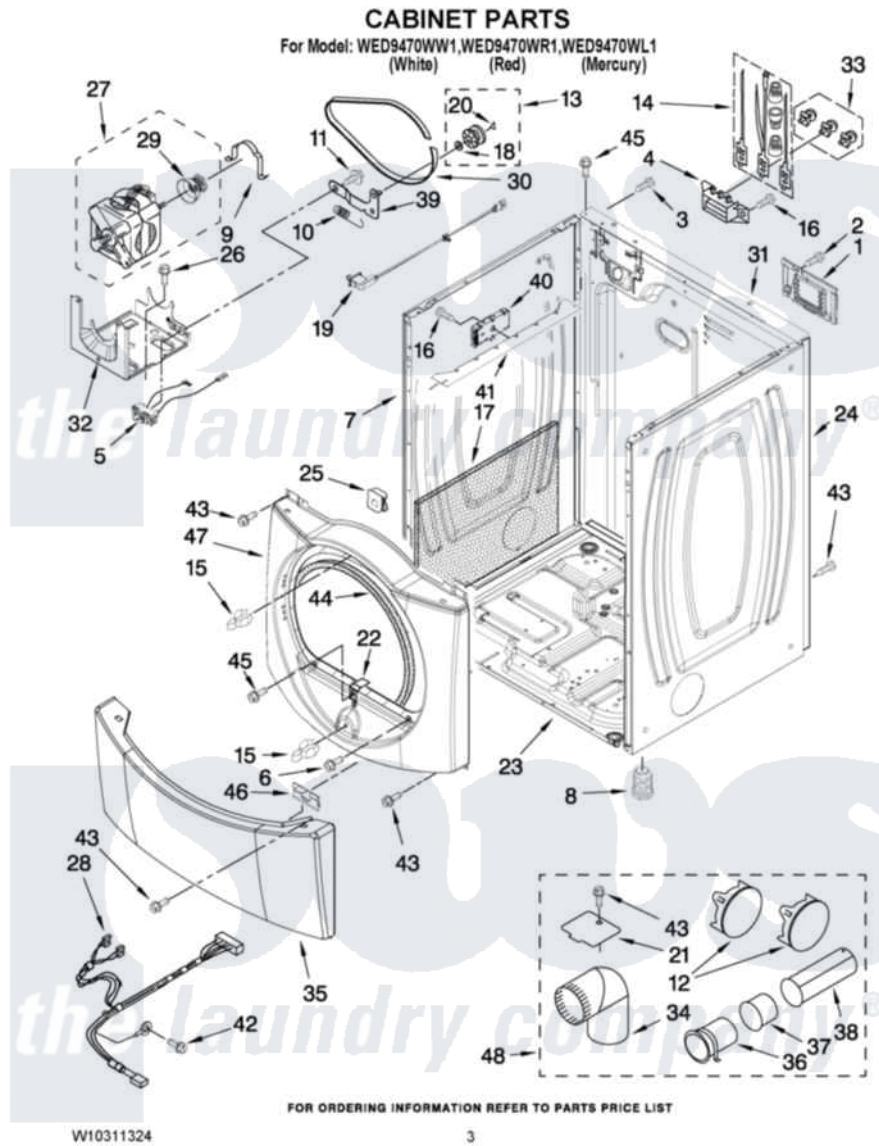

# Whirlpool WED9470WL1 02 - CABINET PARTS

Whirlpool Residential Whirlpool WED9470WL1 Dryer Parts Parts Diagram 02 - CABINET PARTS  
Click on the part number to view part

Item	Original Part Number	Replaced By	Status	Part Description
1	W10286180	<a href="#">W10119283</a>		Cover, Terminal Block
2	3390814	<a href="#">90767</a>		Screw, 8A X 3/8 HeX Washer Head Tapping
3	8533974	<a href="#">4331106</a>		Screw, No.10-32 X 7/16
4	<a href="#">3397659</a>			Block, Terminal
5	W10246525	<a href="#">W10314253</a>		Switch, Assembly Broken Belt
6	3357011	<a href="#">308685</a>		Side Trim )
7	<a href="#">W10192435</a>			Panel, Side
"	<a href="#">W10249768</a>			Panel, Side
"	<a href="#">W10249727</a>			Panel, Side
8	3392100	<a href="#">49621</a>		Feet-Leveling
NI	<a href="#">279810</a>			Foot-Optional
9	<a href="#">660658</a>			Clamp, Motor Mounting 343481 685441
10	<a href="#">3387374</a>			Spring, Idler
11	<a href="#">3389420</a>			Retainer-Idler 1/4-20 X 1/16
12	<a href="#">49252</a>			Plug, Multivent