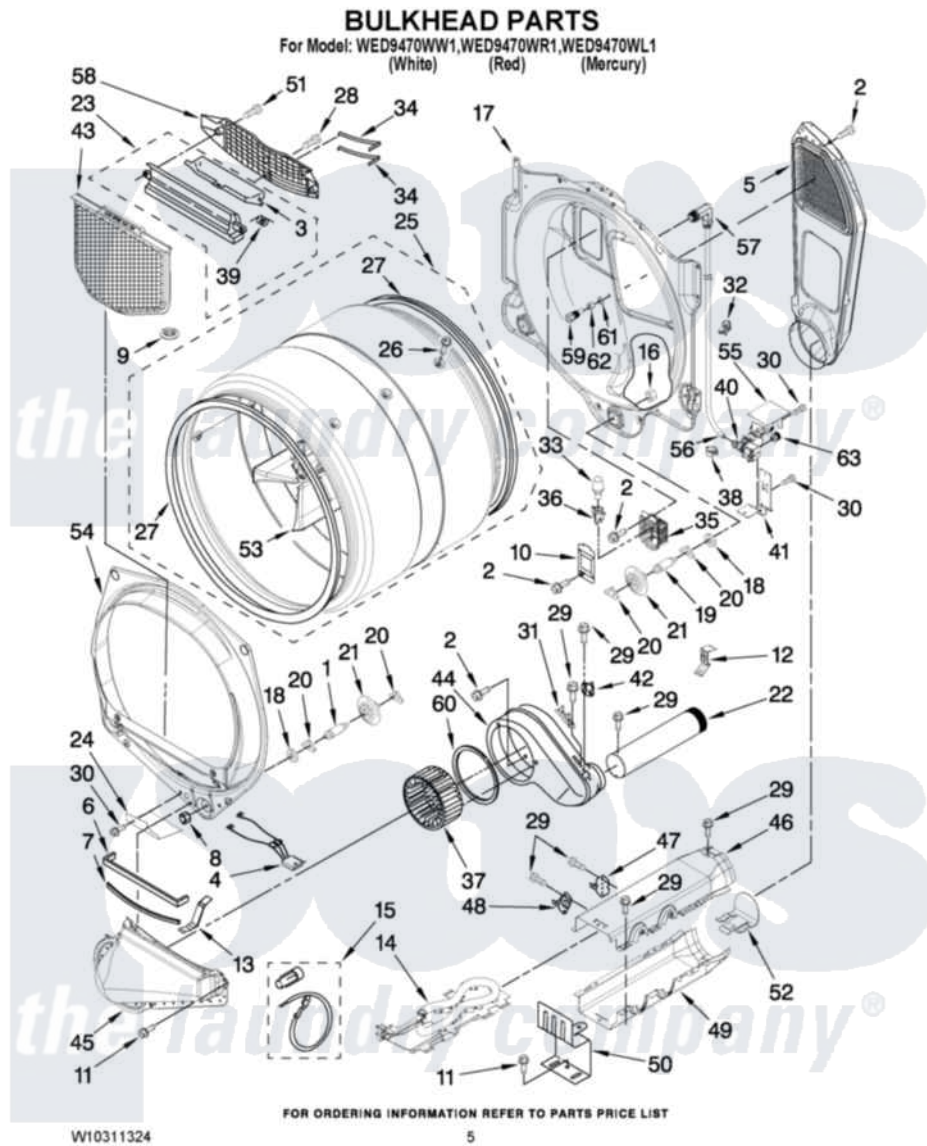

Whirlpool WED9470WL1 03 - BULKHEAD PARTS

Whirlpool [Residential Whirlpool WED9470WL1 Dryer Parts](#) Parts Diagram 03 - BULKHEAD PARTS
Click on the part number to view part

Item	Original Part Number	Replaced By	Status	Part Description
1	8575324	W10359271		Shaft, Drum Roller Threads
2	3390647	488729		Screw
3	W10153413			Door, Lint Screen
4	3406653			Harness, Sensor
5	697354	3387911		Duct-Air
6	697813			Seal, Outlet Housing
7	697814	697813		Seal, Outlet Housing
8	3934666	W10080210		Nut, 3/8 X 16
9	W10128544			Housing-Outlet
10	3402841	8532165		Lens, Drum Light
11	489463			Screw, 8-18 X 1/16
12	8572105			Retainer, Toe Panel
13	8066208			Clip-Exhaust
14	8544771			Heater Element
15	279457			Wire Kit, Terminal
16	W10001120	W10080190		Nut, 3/8-16