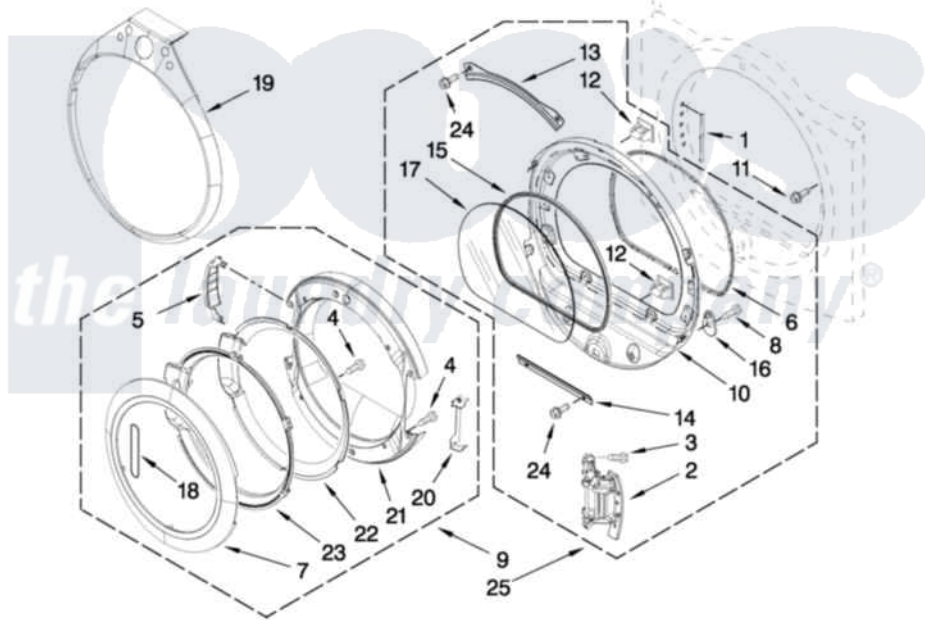

Whirlpool WED9470WL1 04 - DOOR PARTS

DOOR PARTS

For Model: WED9470WW1, WED9470WR1, WED9470WL1
(White) (Red) (Mercury)

W10311324

FOR ORDERING INFORMATION REFER TO PARTS PRICE LIST

7

Whirlpool [Residential Whirlpool WED9470WL1 Dryer Parts](#) Parts Diagram 04 - DOOR PARTS
Click on the part number to view part

Item	Original Part Number	Replaced By	Status	Part Description
1	W10085230			Label, Hinge Hole Cover
2	W10139920			Door Hinge Assembly
3	W10159996			Screw, 10-24 X 25/64
4	9742177			Screw, 8-18 X .625
5	W10180119			Cover-Hinge, Stationary Cover Hinge
"	W10181197			Cover Hinge
6	W10139457			Seal-Door Handle, Ring Door
7	W10193522			Door Frame Assembly
8	3393008	308685		Side Trim)
9	W10193530			Door Assembly
10	8578229			Door Assembly
11	355515			Screw, 8-18 X 11/16
12	690081	279570		Latch
13	8519356			Retainer-Window
14	8519354			Retainer-Window
15	8579662			Gasket, Window

16	W10048910		Screw-Plug
17	8566254		Glass-Window
18	W10153281	W10121607	Pad, Door Handle
19	W10246600		Tear-Drop Trim And Clip Assembly
"	W10249767		Tear-Drop Trim And Clip Assembly
"	W10249765		Tear-Drop Trim And Clip Assembly
20	W10180120		Shield, Door
21	W10180118		Door, Intermediate
22	W10180117		Door Mask
23	W10171571		Screen, Door
24	3393258	3373329D	Screw
25	8577819		Door Assembly