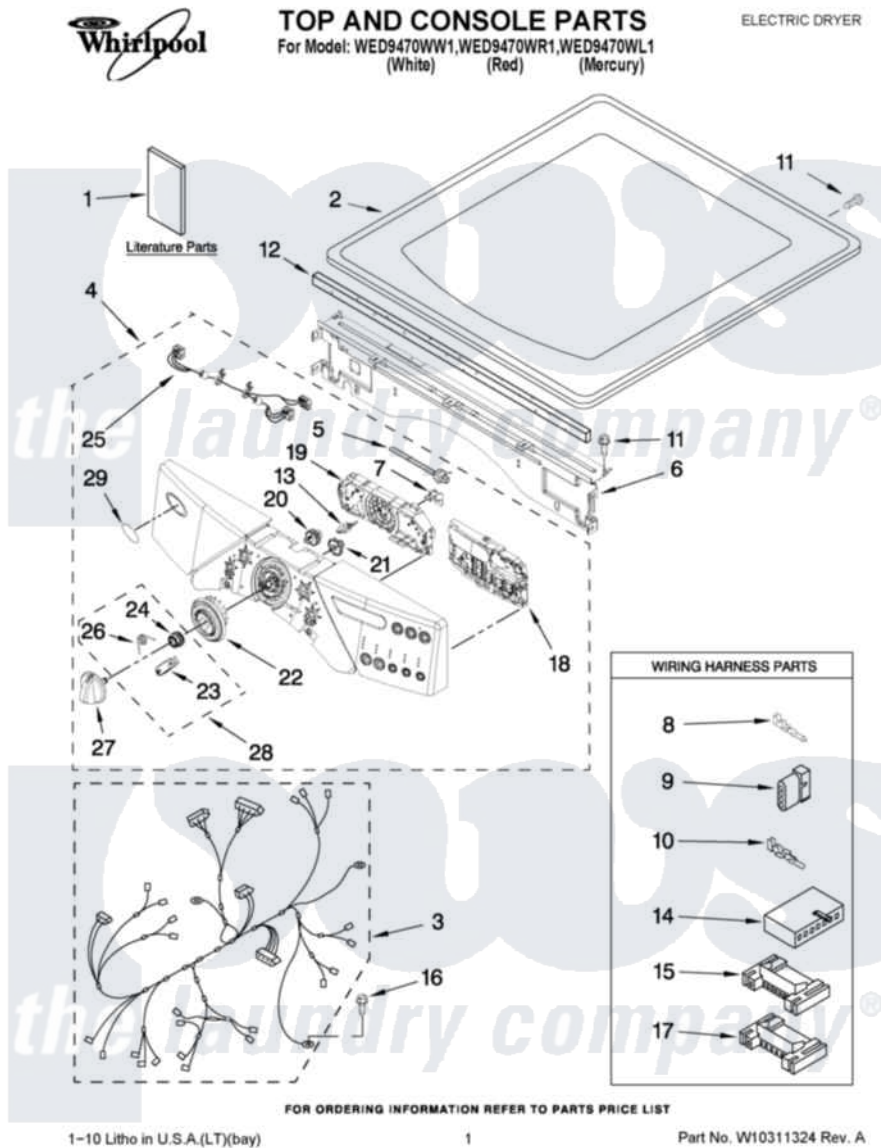

Whirlpool WED9470WR1 01 - TOP AND CONSOLE PARTS

Whirlpool Residential Whirlpool WED9470WR1 Dryer Parts Parts Diagram 01 - TOP AND CONSOLE PARTS
 Click on the part number to view part

Item	Original Part Number	Replaced By	Status	Part Description
1	W10244607			Use And Care Guide
"	W10258368		Not Available	TECH SHEET
"	W10255468		Not Available	INSTALLATION, DIAGNOSTIC GUIDE
2	3980634	W10117263		Top
"	W10249738			Toe Panel
"	W10249739			Top
3	W10251446			Harness, Main
4	W10255229			Panel, Console
"	W10255231			Panel, Console
"	W10255230			Panel, Console
5	3391018			Tie Cable
6	W10215656			Bracket, Console
7	W10112268			Clip-Harness
8	94614			Terminal
9	3936144			Do-It-Yourself Repair Manuals
10	94613	596797		Terminal

11	3390647	488729	Screw
12	W10112267		Foam-Seal Control Bracket
13	W10030070	W10012480	Kit
14	3936150		Connector, 7-Circuit
15	3395683		Receptacle, Multi-Terminal
16	693995		Screw, Hex Head
17	2203186		Connector, 5-Circuit
18	W10279773		User Interface
19	W10279709		User Interface,
20	W10012430		Encoder, Wheel Kit.
21	W10012440		Retainer-Snap
22	W10250089		Knob, Light Ring
23	W10012810	280230	Encoder, Wheel Kit.
24	W10012460	280230	Encoder, Wheel Kit.
25	W10242906		Harness, Communication
26	W10012820	280230	Encoder, Wheel Kit.
27	W10190685		Knob, Control
28	280230		Encoder, Wheel Kit.
29	W10117943	8303811	Badge, Assembly
30	693995		Screw, Hex Head