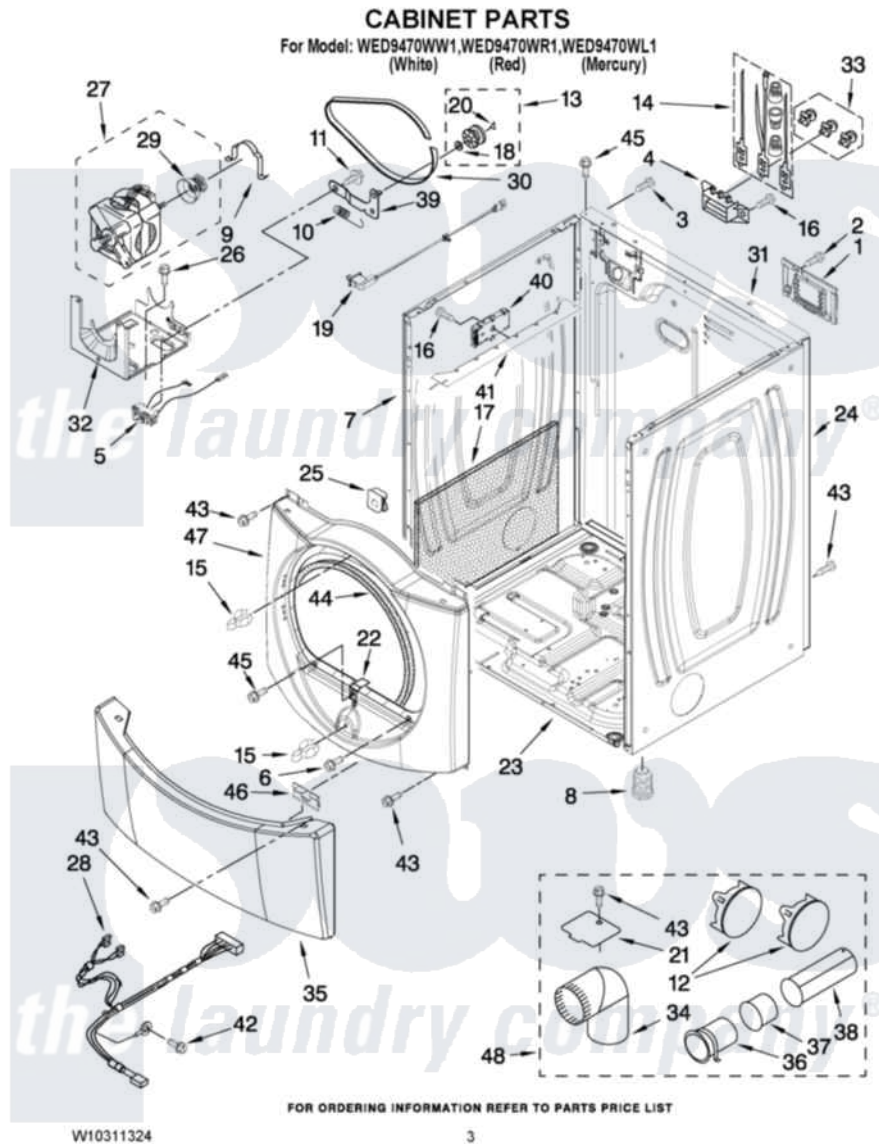

Whirlpool WED9470WR1 02 - CABINET PARTS

Whirlpool [Residential Whirlpool WED9470WR1 Dryer Parts](#) Parts Diagram 02 - CABINET PARTS
Click on the part number to view part

Item	Original Part Number	Replaced By	Status	Part Description
1	W10286180	W10119283		Cover, Terminal Block
2	3390814	90767		Screw, 8A X 3/8 HeX Washer Head Tapping
3	8533974	4331106		Screw, No.10-32 X 7/16
4	3397659			Block, Terminal
5	W10246525	W10314253		Switch, Assembly Broken Belt
6	3357011	308685		Side Trim)
7	W10192435			Panel, Side
"	W10249768			Panel, Side
"	W10249727			Panel, Side
8	3392100	49621		Feet-Leveling
NI	279810			Foot-Optional
9	660658			Clamp, Motor Mounting 343481 685441
10	3387374			Spring, Idler
11	3389420			Retainer-Idler 1/4-20 X 1/16
12	49252			Plug, Multivent