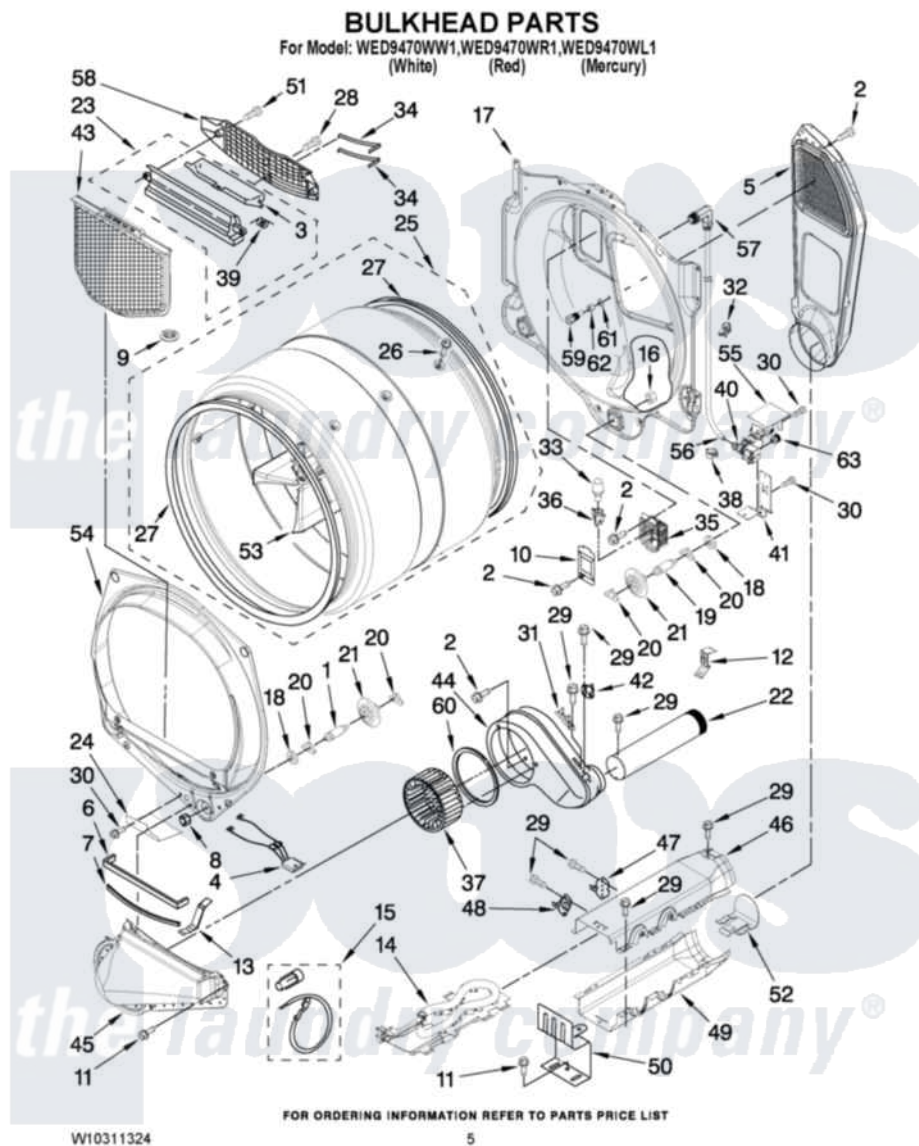

# Whirlpool WED9470WR1 03 - BULKHEAD PARTS

Whirlpool Residential Whirlpool WED9470WR1 Dryer Parts Parts Diagram 03 - BULKHEAD PARTS  
Click on the part number to view part

Item	Original Part Number	Replaced By	Status	Part Description
1	8575324	<a href="#">W10359271</a>		Shaft, Drum Roller Threads
2	3390647	<a href="#">488729</a>		Screw
3	<a href="#">W10153413</a>			Door, Lint Screen
4	<a href="#">3406653</a>			Harness, Sensor
5	697354	<a href="#">3387911</a>		Duct-Air
6	<a href="#">697813</a>			Seal, Outlet Housing
7	697814	<a href="#">697813</a>		Seal, Outlet Housing
8	3934666	<a href="#">W10080210</a>		Nut, 3/8 X 16
9	<a href="#">W10128544</a>			Housing-Outlet
10	3402841	<a href="#">8532165</a>		Lens, Drum Light
11	<a href="#">489463</a>			Screw, 8-18 X 1/16
12	<a href="#">8572105</a>			Retainer, Toe Panel
13	<a href="#">8066208</a>			Clip-Exhaust
14	<a href="#">8544771</a>			Heater Element
15	<a href="#">279457</a>			Wire Kit, Terminal
16	W10001120	<a href="#">W10080190</a>		Nut, 3/8-16