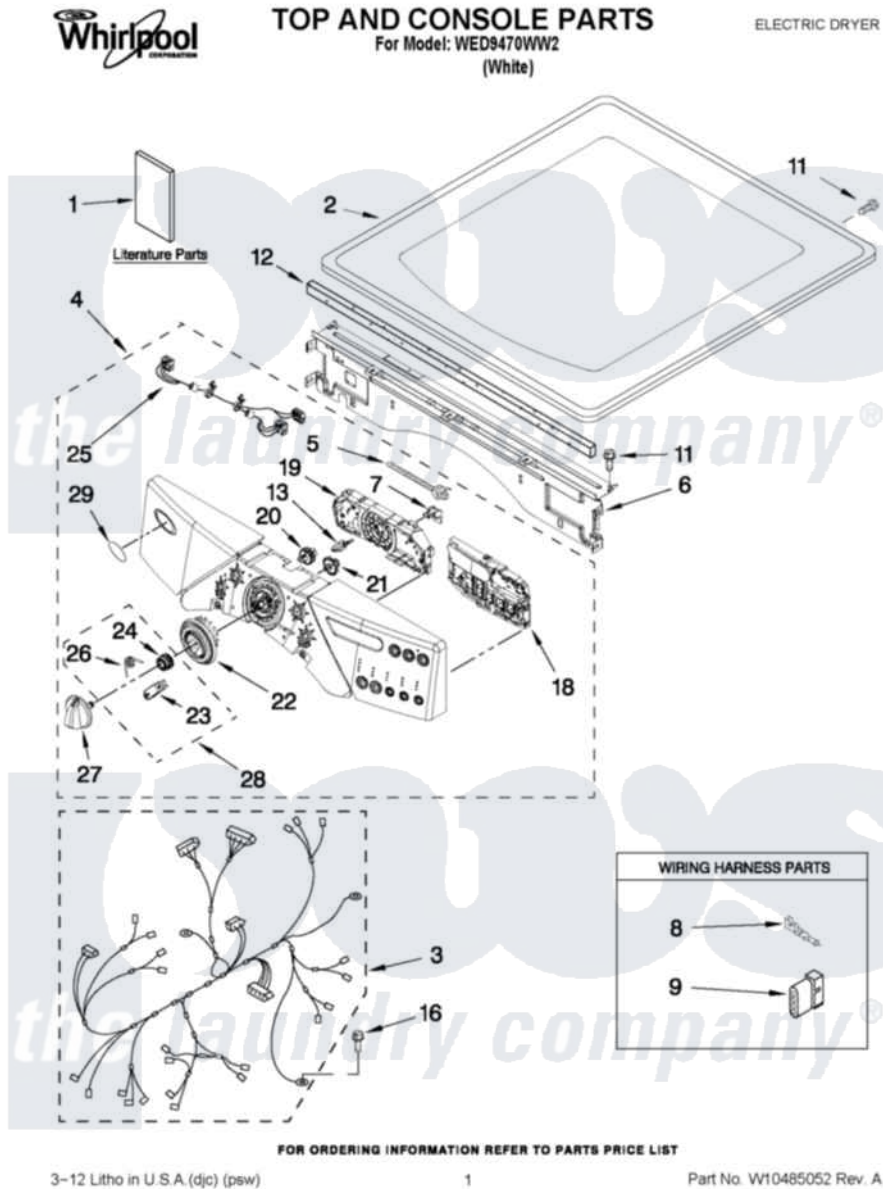

Whirlpool WED9470WW2 01 - TOP AND CONSOLE PARTS

Whirlpool [Residential Whirlpool WED9470WW2 Dryer Parts](#) Parts Diagram 01 - TOP AND CONSOLE PARTS
 Click on the part number to view part

Item	Original Part Number	Replaced By	Status	Part Description
1	W10477028		Not Available	USE & CARE GUIDE
"	W10298850		Not Available	TECH SHEET
"	W10471644		Not Available	INSTALLATION, INSTRUCTION
2	3980634	W10117263		Top
3	W10251446			Harness, Main
4	W10255229			Panel, Console
5	3391018			Tie Cable
6	W10215656			Bracket, Console
7	W10112268			Clip-Harness
8	94614			Terminal
9	3936144			Do-It-Yourself Repair Manuals
11	3390647	488729		Screw
12	W10112267			Foam-Seal Control Bracket
13	W10030070	W10012480		Kit
16	693995			Screw, Hex Head
18	W10279773			User Interface

19	W10279709		User Interface,
20	W10012430		Encoder, Wheel Kit.
21	W10012440		Retainer-Snap
22	W10250089		Knob, Light Ring
23	W10012810	280230	Encoder, Wheel Kit.
24	W10012460	280230	Encoder, Wheel Kit.
25	W10242906		Harness, Communication
26	W10012820	280230	Encoder, Wheel Kit.
27	W10190685		Knob, Control
28	280230		Encoder, Wheel Kit.
29	W10117943	8303811	Badge, Assembly