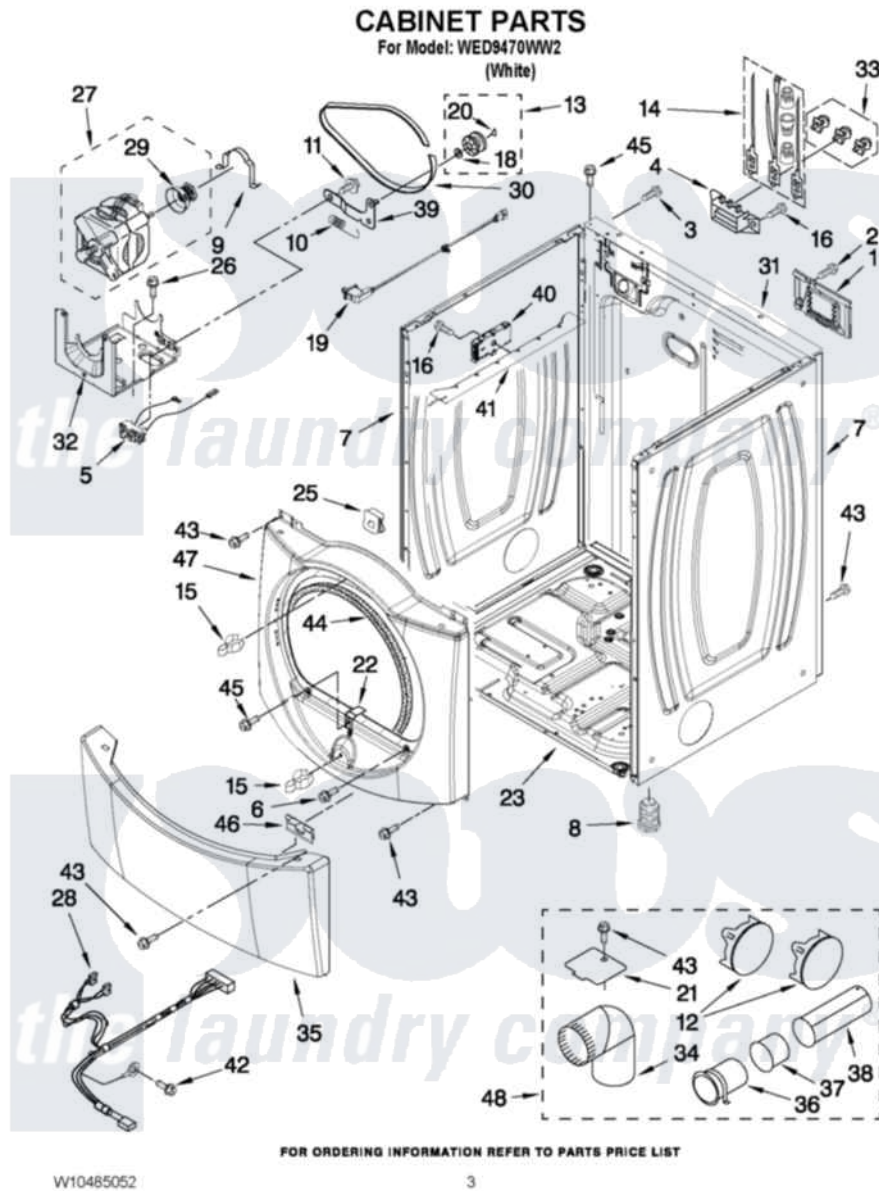

# Whirlpool WED9470WW2 02 - CABINET PARTS

Whirlpool [Residential Whirlpool WED9470WW2 Dryer Parts](#) Parts Diagram 02 - CABINET PARTS  
Click on the part number to view part

Item	Original Part Number	Replaced By	Status	Part Description
1	W10286180	<a href="#">W10119283</a>		Cover, Terminal Block
2	3390814	<a href="#">90767</a>		Screw, 8A X 3/8 HeX Washer Head Tapping
3	8533974	<a href="#">4331106</a>		Screw, No.10-32 X 7/16
4	<a href="#">3397659</a>			Block, Terminal
5	<a href="#">W10411936</a>			Switch, Broken Belt
6	3357011	<a href="#">308685</a>		Side Trim )
7	<a href="#">W10468495</a>			Panel, Side
8	3392100	<a href="#">49621</a>		Feet-Leveling
NI	<a href="#">279810</a>			Foot-Optional
9	<a href="#">W10121316</a>			Plug, Multivent
10	<a href="#">3387374</a>			Spring, Idler
11	<a href="#">3389420</a>			Retainer-Idler 1/4-20 X 1/16
12	W10151499	<a href="#">W10404617</a>		Plug, Multivent
13	3388672	<a href="#">279640</a>		Pulley-ldr
14	<a href="#">279318</a>			Terminal Tinned And Brass Panel