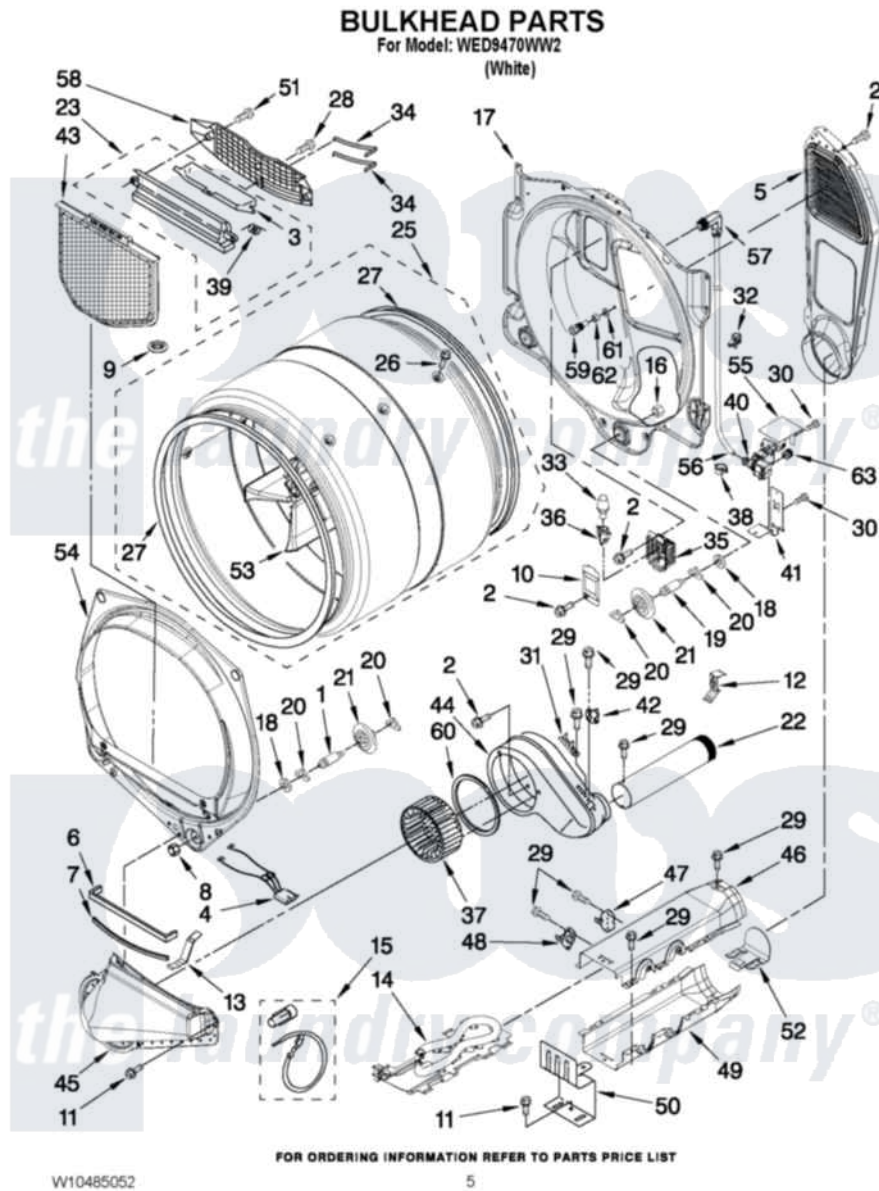

Whirlpool WED9470WW2 03 - BULKHEAD PARTS

Whirlpool Residential Whirlpool WED9470WW2 Dryer Parts Parts Diagram 03 - BULKHEAD PARTS
Click on the part number to view part

Item	Original Part Number	Replaced By	Status	Part Description
1	8575324	W10359271		Shaft, Drum Roller Threads
2	3390647	488729		Screw
3	W10153413			Door, Lint Screen
4	3406653			Harness, Sensor
5	697354	3387911		Duct-Air
6	697813			Seal, Outlet Housing
7	697814	697813		Seal, Outlet Housing
8	3934666	W10080210		Nut, 3/8 X 16
9	W10128544			Housing-Outlet
10	3402841	8532165		Lens, Drum Light
11	489463			Screw, 8-18 X 1/16
12	8572105			Retainer, Toe Panel
13	W10345456	8066208		Clip-Exhaust
14	8544771			Heater Element
15	279457			Wire Kit, Terminal
16	W10001120	W10080190		Nut, 3/8-16