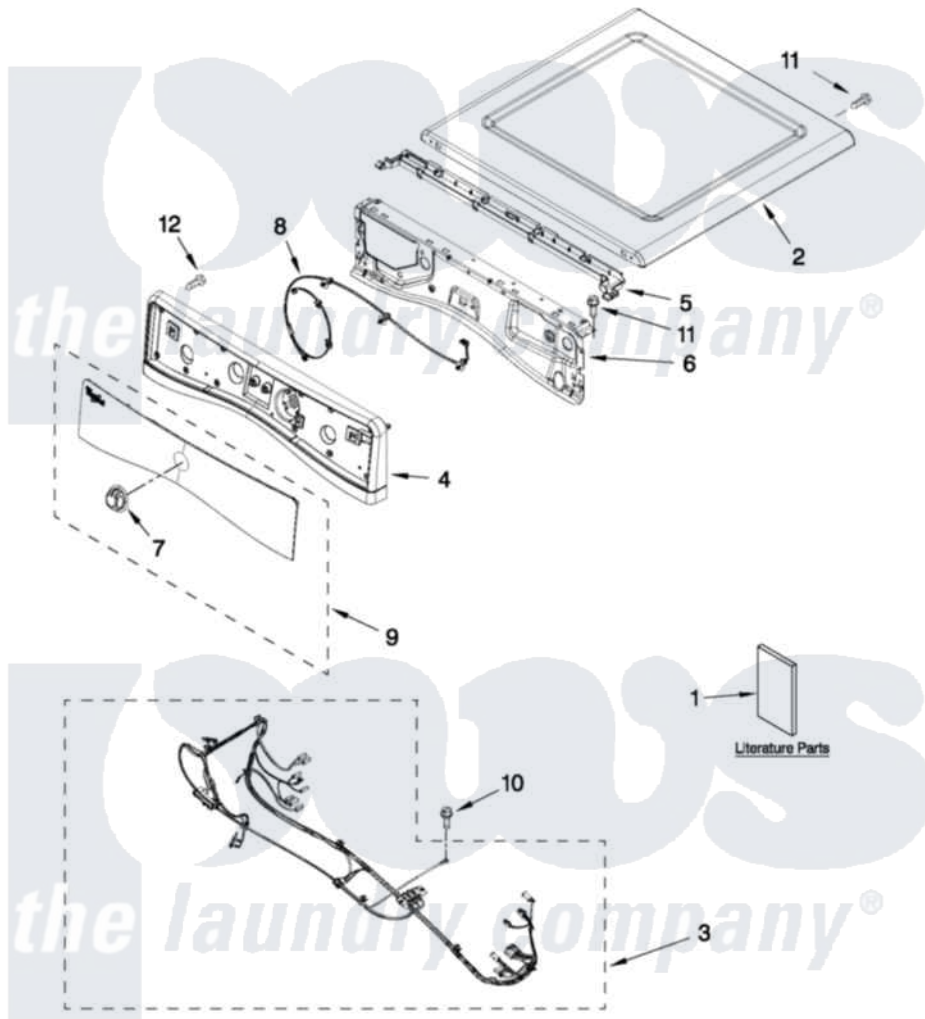

Whirlpool WED94HEAC0 01 - TOP AND CONSOLE PARTS

TOP AND CONSOLE PARTS

27" ELECTRIC DRYER

For Models: WED94HEAW0, WED94HEAC0
(White) (Chrome Shadow)

FOR ORDERING INFORMATION REFER TO PARTS PRICE LIST

5-12 Litho in U.S.A. (BMN)(bay)

1

Part No. W10515358 Rev.A

[Whirlpool Residential Whirlpool WED94HEAC0 Dryer Parts](#) Parts Diagram 01 - TOP AND CONSOLE PARTS

[Click on the part number to view part](#)

Item	Original Part Number	Replaced By	Status	Part Description
1	W10494212		Not Available	USE & CARE GUIDE
"	W10097114		Not Available	INSTALLATION INSTRUCTIONS
"	W10508904		Not Available	INSTALLATION, INSTRUCTION
2	W10208383			Top
"	W10460919			Top
3	W10441589			Harness, Main
4	W10446407			Panel, Console
"	W10463687			Panel, Console
5	W10259210			Water Channel
6	W10208198			Bracket, Console
7	W10391535		Not Available	KNOB, CONTROL
8	W10443062			Cable, UI
9	W10391528			IML Assembly
"	W10463673			IML Assembly
10	693995			Screw, Hex Head