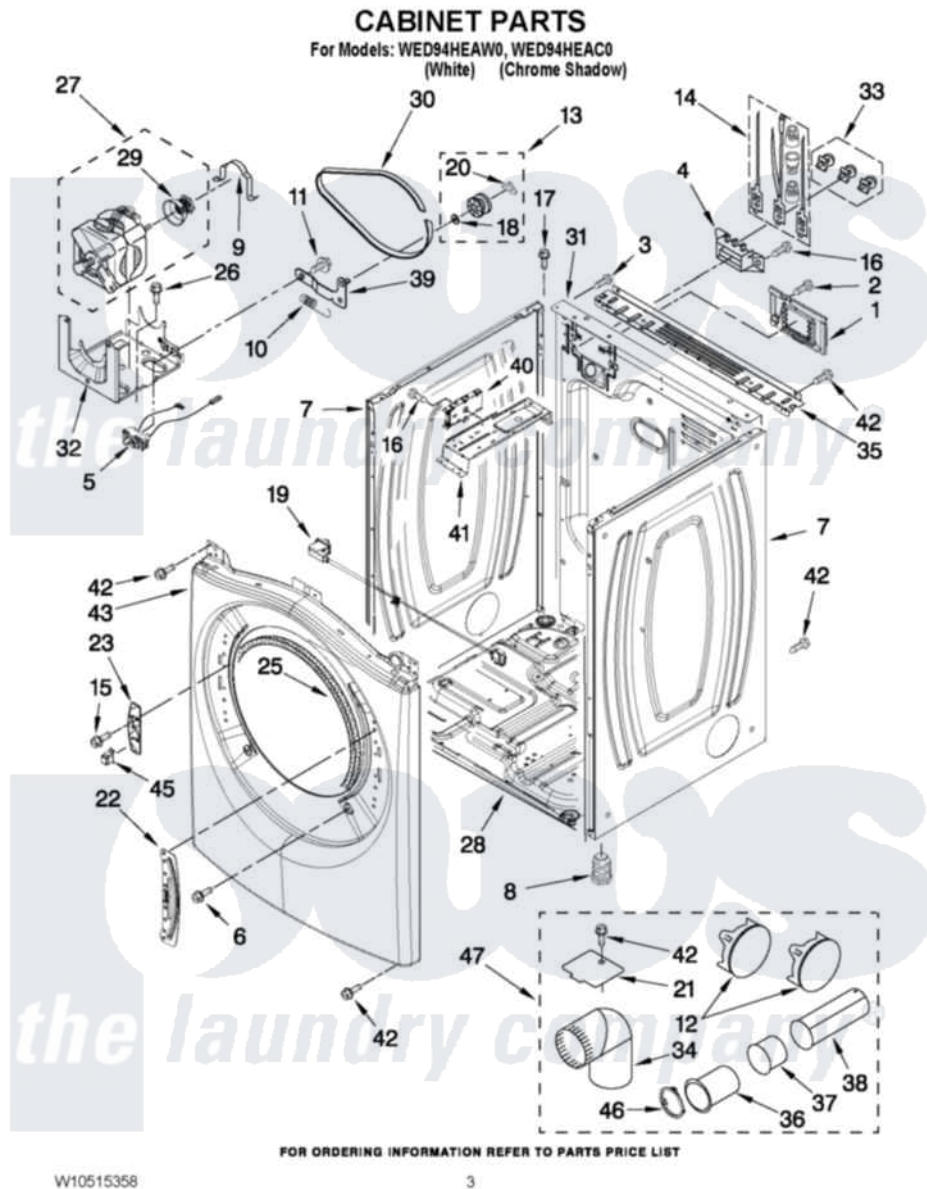

Whirlpool WED94HEAC0 02 - CABINET PARTS

Whirlpool [Residential Whirlpool WED94HEAC0 Dryer Parts](#) Parts Diagram 02 - CABINET PARTS
Click on the part number to view part

Item	Original Part Number	Replaced By	Status	Part Description
1	W10316167			Cover,
2	3390631			Screw, 10-16 X 3/8
3	8533974	4331106		Screw, No.10-32 X 7/16
4	3397659			Block, Terminal
5	W10411936			Switch, Broken Belt
6	3357011	308685		Side Trim)
7	W10468495			Panel, Side
"	W10468496			Panel, Side
8	3392100	49621		Feet-Leveling
NI	279810			Foot-Optional
9	W10121316			Plug, Multivent
10	W10446781			Spring, Idler
11	3389420			Retainer-Idler 1/4-20 X 1/16
12	W10404617			Plug, Multivent
13	3388672	279640		Pulley-ldr
14	279318			Terminal Tinned And Brass Panel

15	W10288126		Screw, 10-32 X 1/2
16	90767		Screw, 8A X 3/8 HeX Washer Head Tapping
17	3393008	308685	Side Trim)
18	W10121334		Washer, Thrust
19	W10350906		Door Switch Assembly
20	690997		Washer, Thrust
21	W10354249		Plate, Cover
22	W10208218		Bracket, Door Hinge
23	W10208250		Strike, Door
25	3387242		Seal, Front Panel
26	343641	681414	Screw, 10AB X 1/2
27	W10396028	279787	Motor-Drve
28	8565046		(BROKEN BELT BASE, CABINET SWITCH)
29	8578220		Pulley, Motor
30	3387610	661570	Belt
31	W10487430		Panel, Rear
32	W10242878		Bracket, Motor Mounting
33	279393		Terminal Block Screw Kit
34	W10416072	Not Available	4" - 90° ELBOW
35	W10208382		Bracket, Rear Dryer
36	8563747		Exhaust Pipe Medium Pipe
37	W10331278		Exhaust Pipe
38	8563749		Exhaust Pipe
39	3388674	W10118756	Idler Bracket
40	W10495880		Control Board
41	W10259611		Bracket, Control
42	3390647	488729	Screw
43	W10363953		Front Panel
"	W10463309		Front Panel
45	W10208401		Spring Catch Assembly
46	W10344699		Collar, Duct
NI	W10323246		Dryer Exhaust Kit