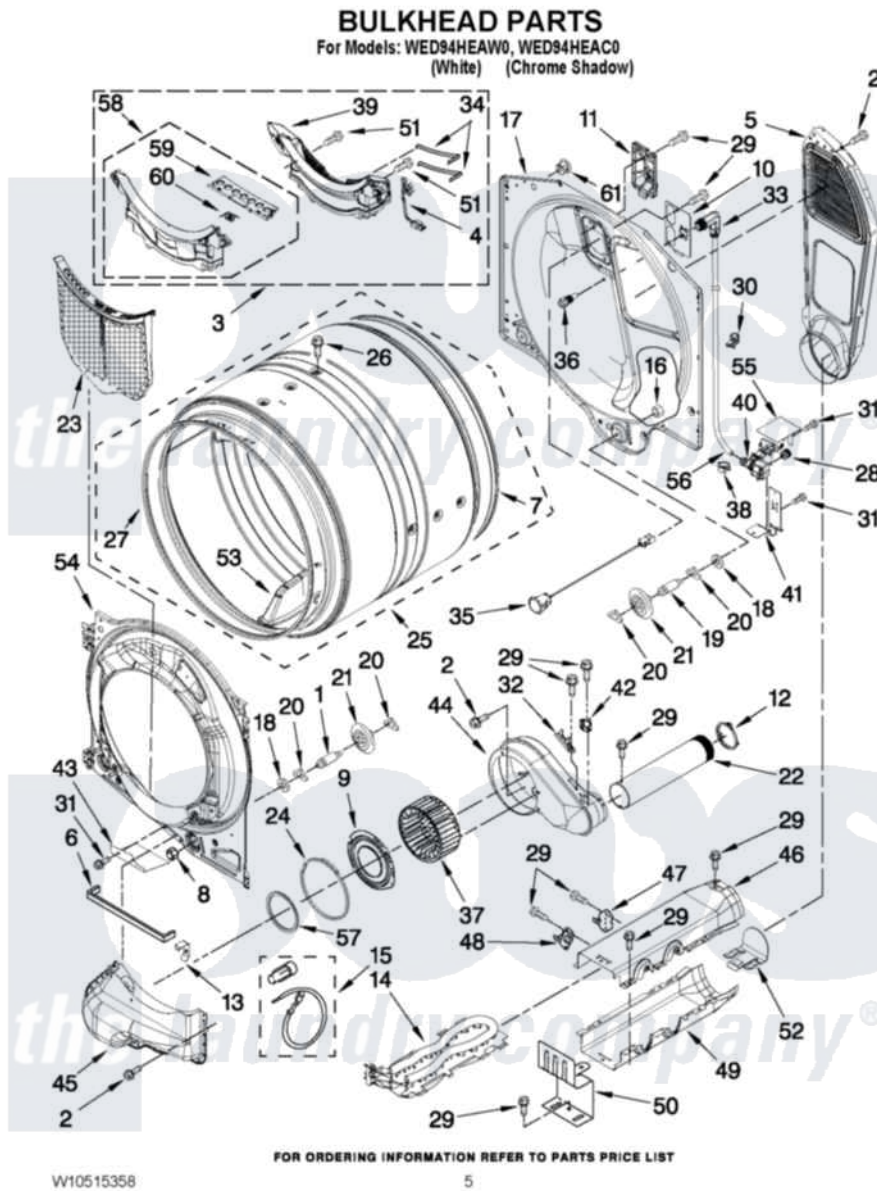

Whirlpool WED94HEAC0 03 - BULKHEAD PARTS

Whirlpool Residential Whirlpool WED94HEAC0 Dryer Parts Parts Diagram 03 - BULKHEAD PARTS
Click on the part number to view part

Item	Original Part Number	Replaced By	Status	Part Description
1	W10359271			Shaft, Drum Roller Threads
2	3390647	488729		Screw
3	W10219012			Outlet, Grille And Housing Assembly
4	W10298258			Harness, Sensor
5	697354	3387911		Duct-Air
6	W10211950			Seal, Outlet Housing
7	697694	280114		Seal
8	3934666	W10080210		Nut, 3/8 X 16
9	W10211901			Collar Assembly
10	W10249422			Nozzle, Bracket Rear
11	W10208422			Rear Deflector
12	W10344699			Collar, Duct
13	W10414388			Clip, Spring
14	8544772			Heater Element
15	279457			Wire Kit, Terminal
16	W10001120	W10080190		Nut, 3/8-16