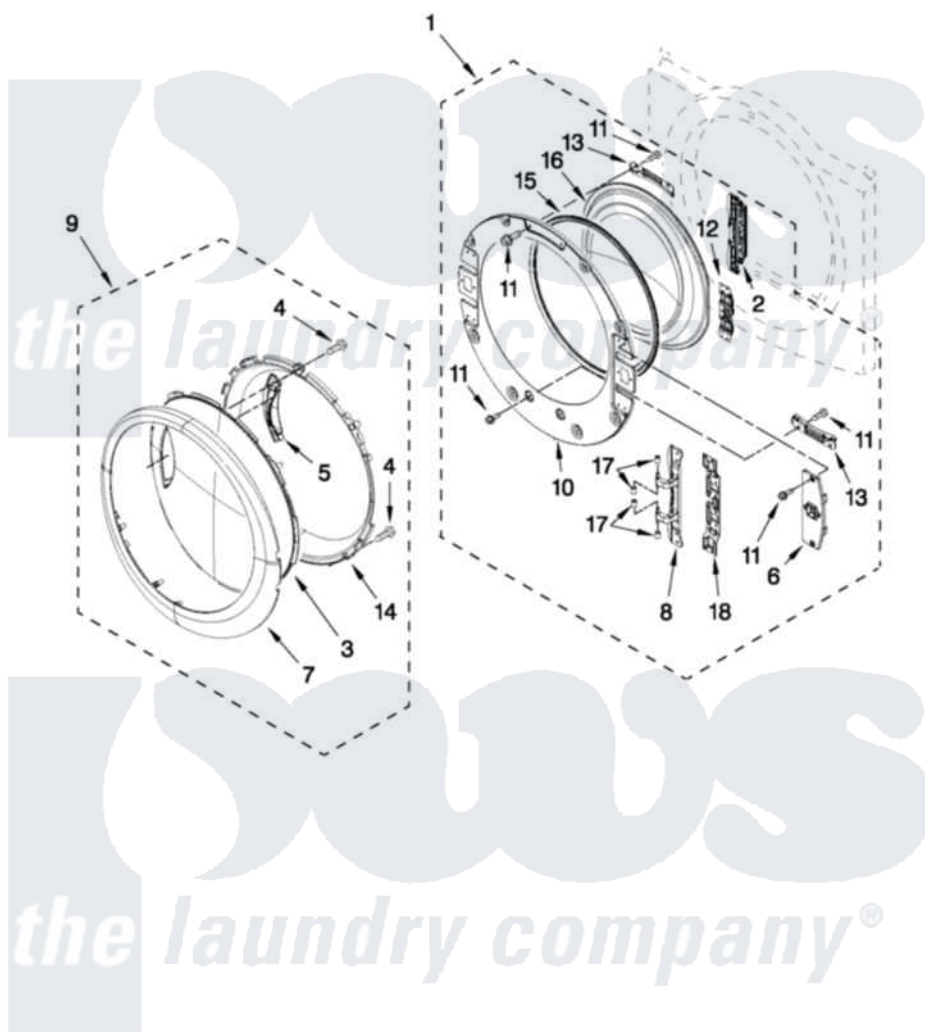

Whirlpool WED94HEAC0 04 - DOOR PARTS

DOOR PARTS

For Models: WED94HEAW0, WED94HEAC0
(White) (Chrome Shadow)

FOR ORDERING INFORMATION REFER TO PARTS PRICE LIST

W10515358

7

Whirlpool [Residential Whirlpool WED94HEAC0 Dryer Parts](#) Parts Diagram 04 - DOOR PARTS

[Click on the part number to view part](#)

Item	Original Part Number	Replaced By	Status	Part Description
1	W10208266			Door, Inner Assembly
2	W10208414			Door Hinge Assembly
3	W10208270			Door, Outer Screen
4	9742177			Screw, 8-18 X .625
5	W10208411			Handle, Door
6	W10208413			Cover, Door Switch
7	W10208271			Door, Trim Ring
8	W10208415			Hinge Base
9	W10208268			Door Assembly (Outer) (Include Items, (3, 4, 5, 7 And 14)
10	W10267837			Door, Inner Assembly
11	W10288126			Screw, 10-32 X 1/2
12	W10208254			Door Inner Screw, 10-32 X 1/2
13	W10208252			Bracket, Glass
14	W10208269			Frame, Door Front Support
15	W10329710			Door Catch Assembly

16 [W10208417](#)

Window Inner Door

17 [W10208398](#)

Cap, Hinge

18 [W10208419](#)

Plate, Hinge Retainer