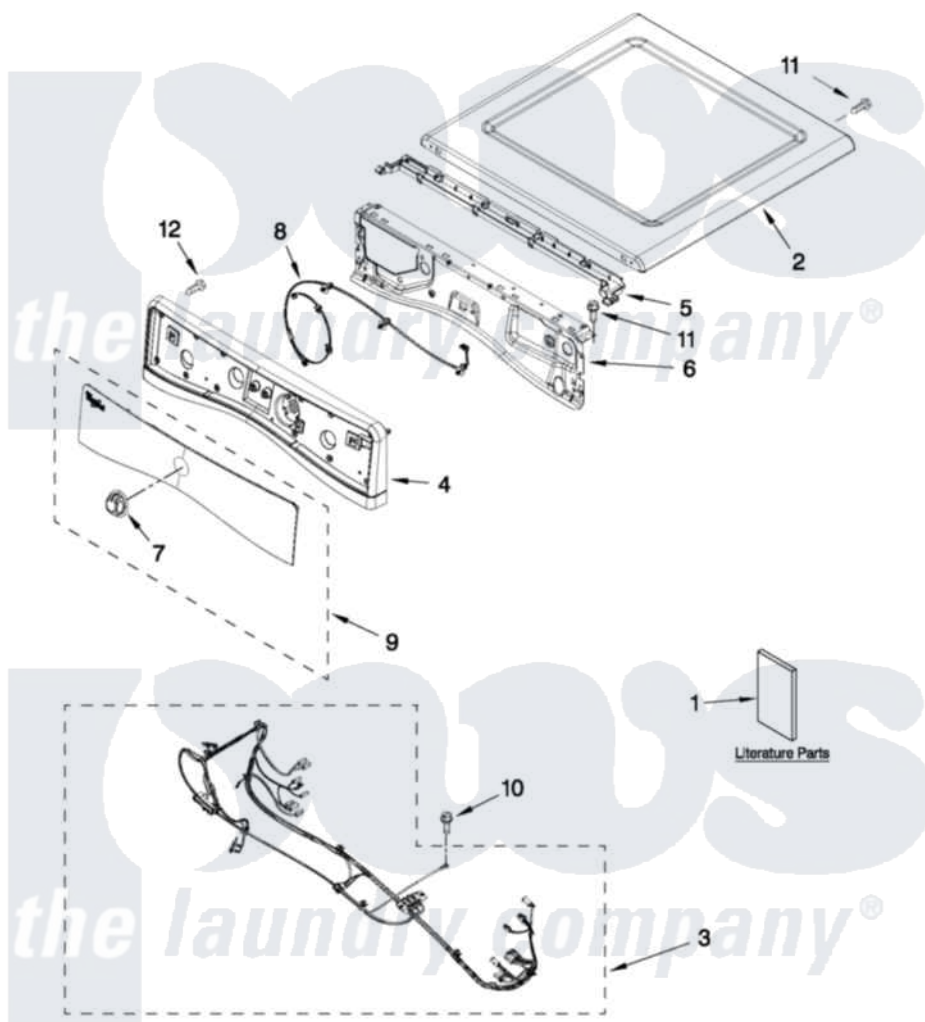

Whirlpool WED94HEAW0 01 - TOP AND CONSOLE PARTS

TOP AND CONSOLE PARTS

27" ELECTRIC DRYER

For Models: WED94HEAW0, WED94HEAC0
(White) (Chrome Shadow)

FOR ORDERING INFORMATION REFER TO PARTS PRICE LIST

5-12 Litho in U.S.A. (BMN)(bay)

1

Part No. W10515358 Rev.A

Whirlpool [Residential Whirlpool WED94HEAW0 Dryer Parts](#) Parts Diagram 01 - TOP AND CONSOLE PARTS

[Click on the part number to view part](#)

Item	Original Part Number	Replaced By	Status	Part Description
1	W10494212		Not Available	USE & CARE GUIDE
"	W10097114		Not Available	INSTALLATION INSTRUCTIONS
"	W10508904		Not Available	INSTALLATION, INSTRUCTION
2	W10208383			Top
"	W10460919			Top
3	W10441589			Harness, Main
4	W10446407			Panel, Console
"	W10463687			Panel, Console
5	W10259210			Water Channel
6	W10208198			Bracket, Console
7	W10391535		Not Available	KNOB, CONTROL
8	W10443062			Cable, UI
9	W10391528			IML Assembly
"	W10463673			IML Assembly
10	693995			Screw, Hex Head