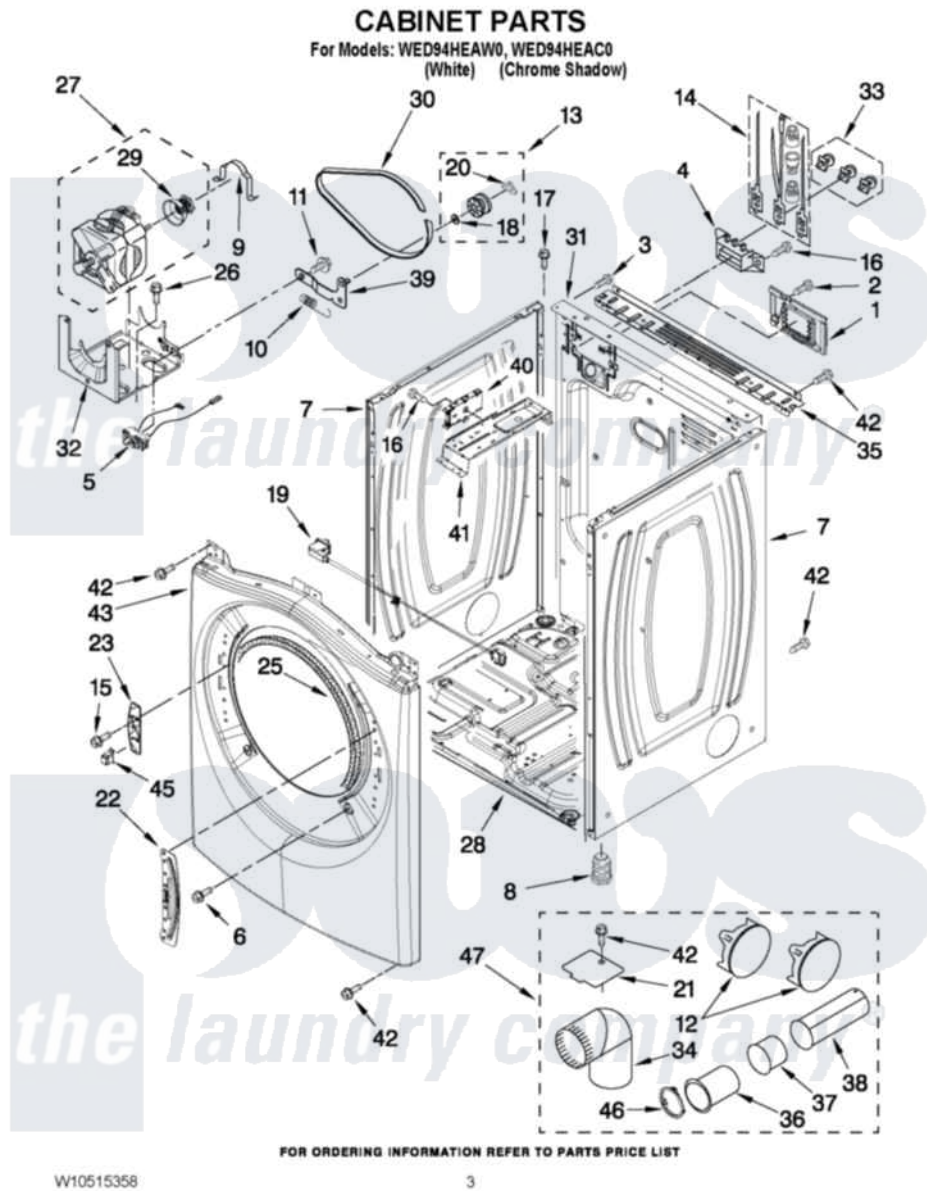

# Whirlpool WED94HEAW0 02 - CABINET PARTS

Whirlpool [Residential Whirlpool WED94HEAW0 Dryer Parts](#) Parts Diagram 02 - CABINET PARTS  
Click on the part number to view part

Item	Original Part Number	Replaced By	Status	Part Description
1	<a href="#">W10316167</a>			Cover,
2	<a href="#">3390631</a>			Screw, 10-16 X 3/8
3	8533974	<a href="#">4331106</a>		Screw, No.10-32 X 7/16
4	<a href="#">3397659</a>			Block, Terminal
5	<a href="#">W10411936</a>			Switch, Broken Belt
6	3357011	<a href="#">308685</a>		Side Trim )
7	<a href="#">W10468495</a>			Panel, Side
"	<a href="#">W10468496</a>			Panel, Side
8	3392100	<a href="#">49621</a>		Feet-Leveling
NI	<a href="#">279810</a>			Foot-Optional
9	<a href="#">W10121316</a>			Plug, Multivent
10	<a href="#">W10446781</a>			Spring, Idler
11	<a href="#">3389420</a>			Retainer-Idler 1/4-20 X 1/16
12	<a href="#">W10404617</a>			Plug, Multivent
13	3388672	<a href="#">279640</a>		Pulley-ldr
14	<a href="#">279318</a>			Terminal Tinned And Brass Panel