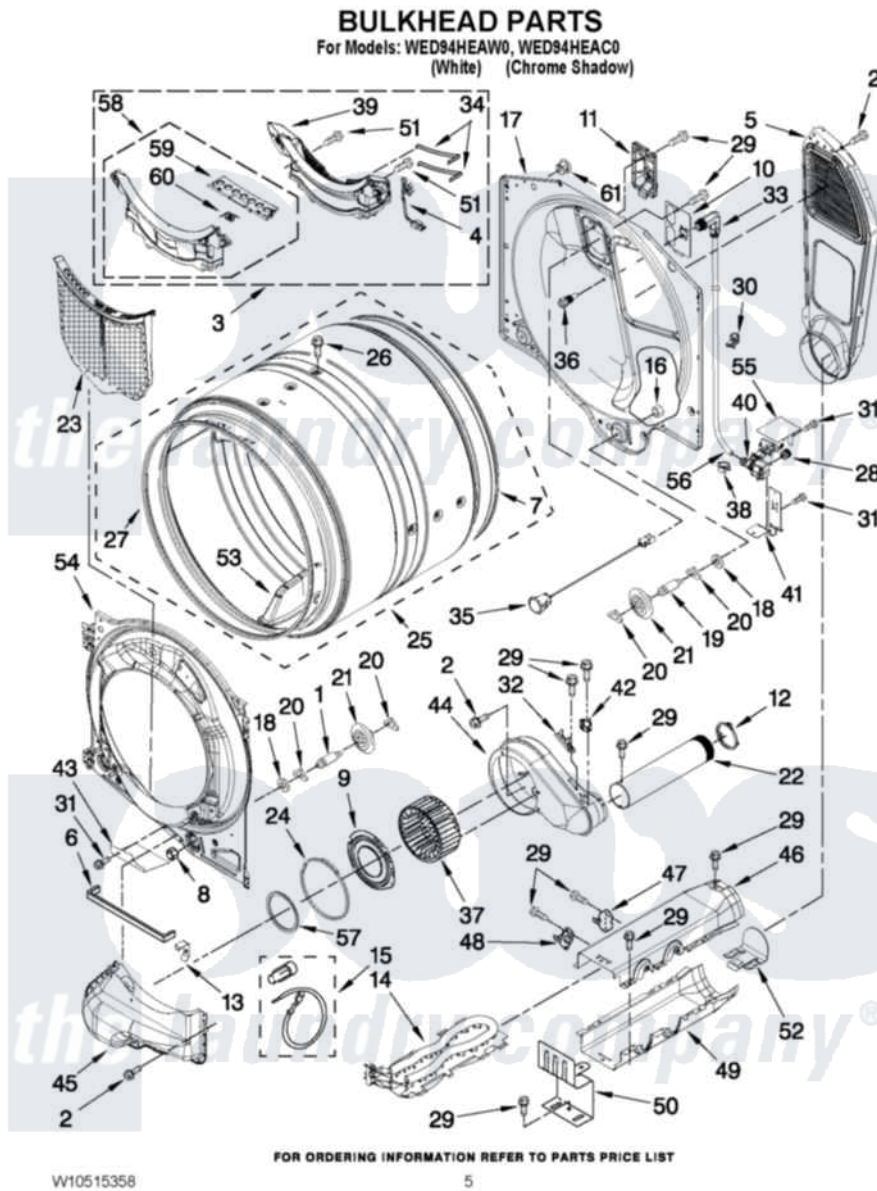

Whirlpool WED94HEAW0 03 - BULKHEAD PARTS

Whirlpool Residential Whirlpool WED94HEAW0 Dryer Parts Parts Diagram 03 - BULKHEAD PARTS
Click on the part number to view part

Item	Original Part Number	Replaced By	Status	Part Description
1	W10359271			Shaft, Drum Roller Threads
2	3390647	488729		Screw
3	W10219012			Outlet, Grille And Housing Assembly
4	W10298258			Harness, Sensor
5	697354	3387911		Duct-Air
6	W10211950			Seal, Outlet Housing
7	697694	280114		Seal
8	3934666	W10080210		Nut, 3/8 X 16
9	W10211901			Collar Assembly
10	W10249422			Nozzle, Bracket Rear
11	W10208422			Rear Deflector
12	W10344699			Collar, Duct
13	W10414388			Clip, Spring
14	8544772			Heater Element
15	279457			Wire Kit, Terminal
16	W10001120	W10080190		Nut, 3/8-16