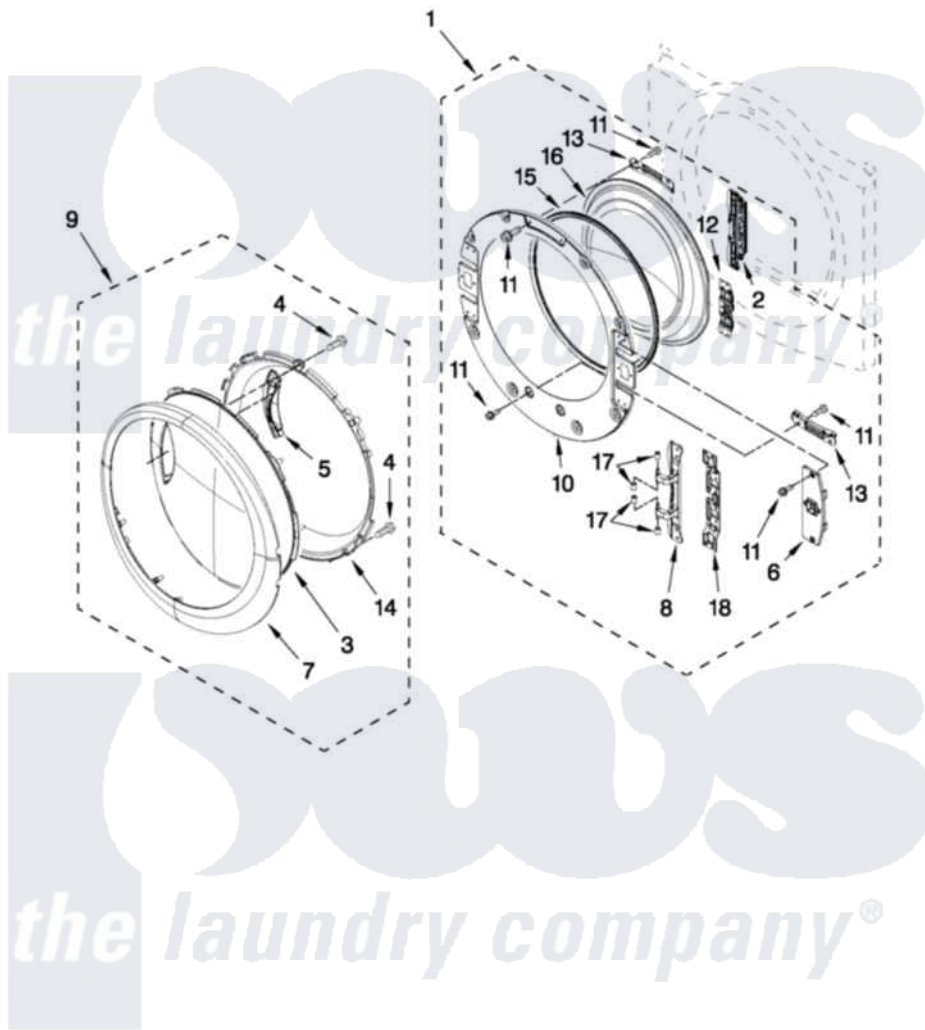

Whirlpool WED94HEAW0 04 - DOOR PARTS

DOOR PARTS

For Models: WED94HEAW0, WED94HEAC0
(White) (Chrome Shadow)

FOR ORDERING INFORMATION REFER TO PARTS PRICE LIST

W10515358

7

Whirlpool [Residential Whirlpool WED94HEAW0 Dryer Parts](#) Parts Diagram 04 - DOOR PARTS

[Click on the part number to view part](#)

Item	Original Part Number	Replaced By	Status	Part Description
1	W10208266			Door, Inner Assembly
2	W10208414			Door Hinge Assembly
3	W10208270			Door, Outer Screen
4	9742177			Screw, 8-18 X .625
5	W10208411			Handle, Door
6	W10208413			Cover, Door Switch
7	W10208271			Door, Trim Ring
8	W10208415			Hinge Base
9	W10208268			Door Assembly (Outer) (Include Items, (3, 4, 5, 7 And 14)
10	W10267837			Door, Inner Assembly
11	W10288126			Screw, 10-32 X 1/2
12	W10208254			Door Inner Screw, 10-32 X 1/2
13	W10208252			Bracket, Glass
14	W10208269			Frame, Door Front Support
15	W10329710			Door Catch Assembly

16 [W10208417](#)

Window Inner Door

17 [W10208398](#)

Cap, Hinge

18 [W10208419](#)

Plate, Hinge Retainer