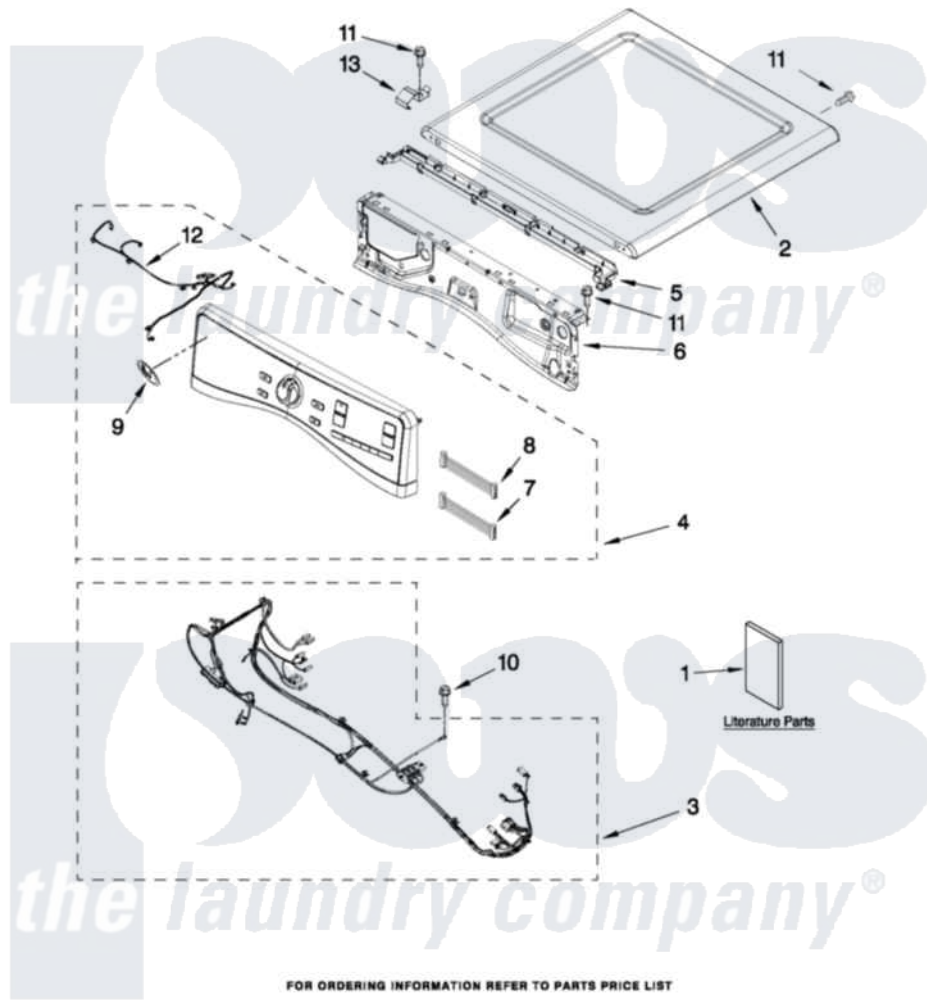

Whirlpool WED94HEXL0 01 - TOP AND CONSOLE PARTS

TOP AND CONSOLE PARTS

For Models: WED94HEXW0, WED94HEXR0, WED94HEXL0
(White) (Red) (Lunar Silver)

27" ELECTRIC DRYER

FOR ORDERING INFORMATION REFER TO PARTS PRICE LIST

11-10 Litho in U.S.A. (L.T)(bay)

1

Part No. W10337372 Rev. A

Whirlpool Residential Whirlpool WED94HEXL0 Dryer Parts Parts Diagram 01 - TOP AND CONSOLE PARTS
Click on the part number to view part

Item	Original Part Number	Replaced By	Status	Part Description
1	W10305730		Not Available	USE & CARE GUIDE (ENGLISH)
"	W10306459		Not Available	USE & CARE GUIDE (TECH SHEET INSTALLATION, INSTRUCTION)
"	W10057363		Not Available	USE & CARE GUIDE (ENGLISH)
2	W10208383			Top
"	W10337792			Top
"	W10316282			Top
3	W10267281			Harness, Main
4	W10352455	W10388444		Console
"	W10352460			Panel, Console Assembly
"	W10352456			Panel, Console Assembly
5	W10317570			Water Channel
6	W10208198			Bracket, Console
7	W10267938			Harness, UI Jumper
8	W10267937			Harness, Jumper