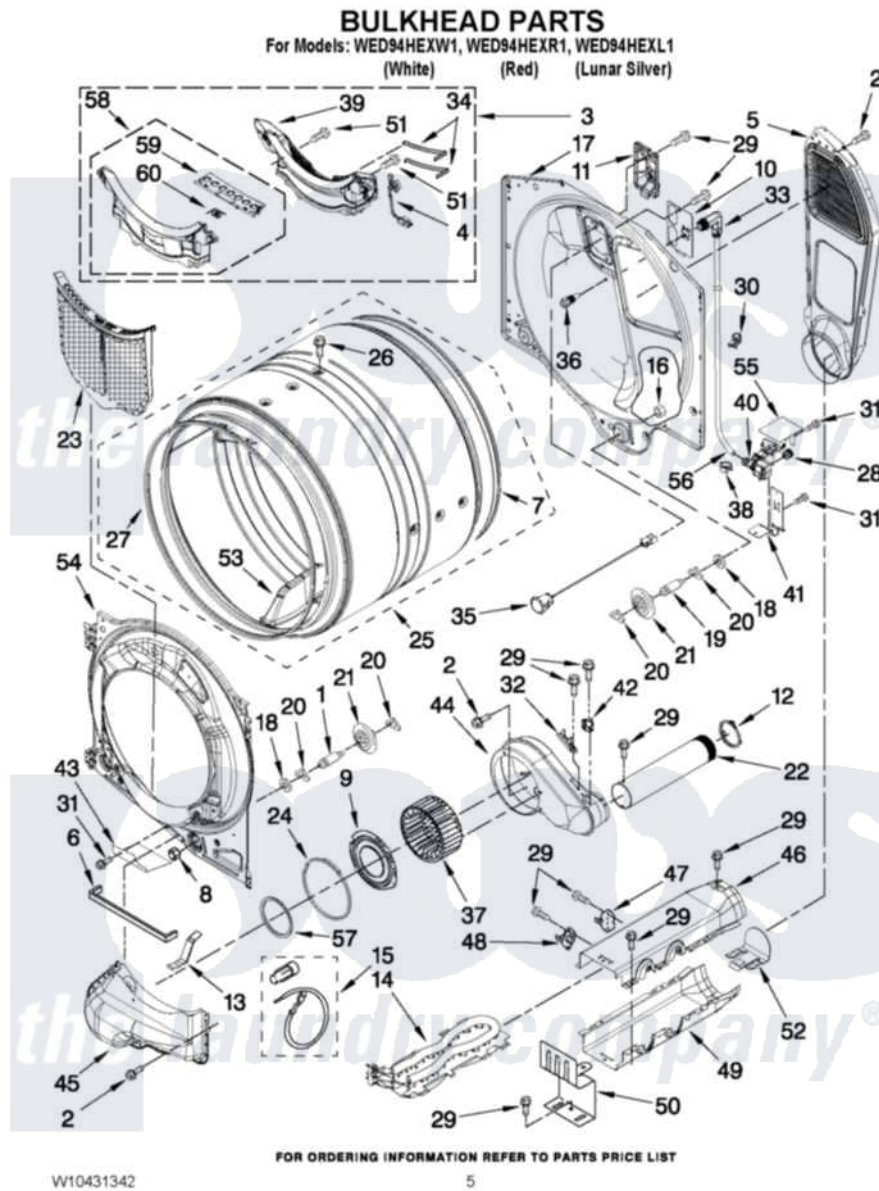

Whirlpool WED94HEXL1 03 - BULKHEAD PARTS

Whirlpool [Residential Whirlpool WED94HEXL1 Dryer Parts](#) Parts Diagram 03 - BULKHEAD PARTS
Click on the part number to view part

| Item | Original Part Number | Replaced By | Status | Part Description |
|------|---------------------------|---------------------------|--------|-------------------------------------|
| 1 | W10359271 | | | Shaft, Drum Roller Threads |
| 2 | 3390647 | 488729 | | Screw |
| 3 | W10219012 | | | Outlet, Grille And Housing Assembly |
| 4 | W10298258 | | | Harness, Sensor |
| 5 | 697354 | 3387911 | | Duct-Air |
| 6 | W10211950 | | | Seal, Outlet Housing |
| 7 | 697694 | 280114 | | Seal |
| 8 | 3934666 | W10080210 | | Nut, 3/8 X 16 |
| 9 | W10211901 | | | Collar Assembly |
| 10 | W10249422 | | | Nozzle, Bracket Rear |
| 11 | W10208422 | | | Rear Deflector |
| 12 | W10344699 | | | Collar, Duct |
| 13 | W10306123 | | | Clip, Lint Duct |
| 14 | 8544772 | | | Heater Element |
| 15 | 279457 | | | Wire Kit, Terminal |
| 16 | W10001120 | W10080190 | | Nut, 3/8-16 |