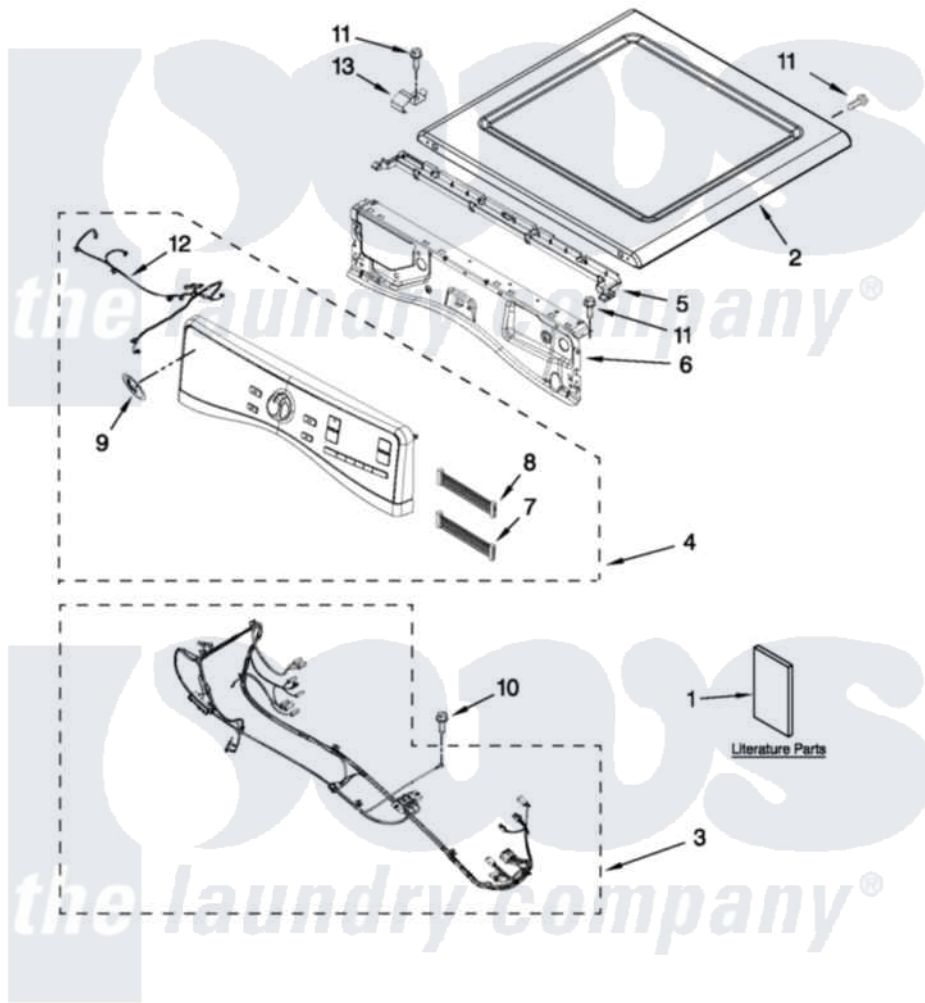

Whirlpool WED94HEXL2 01 - TOP AND CONSOLE PARTS

TOP AND CONSOLE PARTS

For Models: WED94HEXW2, WED94HEXR2, WED94HEXL2
(White) (Red) (Lunar Silver)

27" ELECTRIC DRYER

FOR ORDERING INFORMATION REFER TO PARTS PRICE LIST

2-12 Litho in U.S.A. (BMN) (psw)

1

Part No. W10479706 Rev. A

Whirlpool Residential Whirlpool WED94HEXL2 Dryer Parts Parts Diagram 01 - TOP AND CONSOLE PARTS
Click on the part number to view part

Item	Original Part Number	Replaced By	Status	Part Description
1	W10305730		Not Available	USE & CARE GUIDE (ENGLISH)
"	W10420005		Not Available	TECH SHEET
"	W10423118		Not Available	INSTALLATION, INSTRUCTION
2	W10208383			Top
"	W10337792			Top
"	W10316282			Top
3	W10441589			Harness, Main
4	W10464682			Panel, Console
"	W10464684			Panel, Console
"	W10464683			Panel, Console
5	W10317570			Water Channel
6	W10208198			Bracket, Console
7	W10267938			Harness, UI Jumper
8	W10267937			Harness, Jumper
9	W10117943	8303811		Badge, Assembly

10	693995		Screw, Hex Head
11	3390647	488729	Screw
12	W10450060	Not Available	CABLE, USER INTERFACE
13	W10317566		Spring, Clip Water Channel