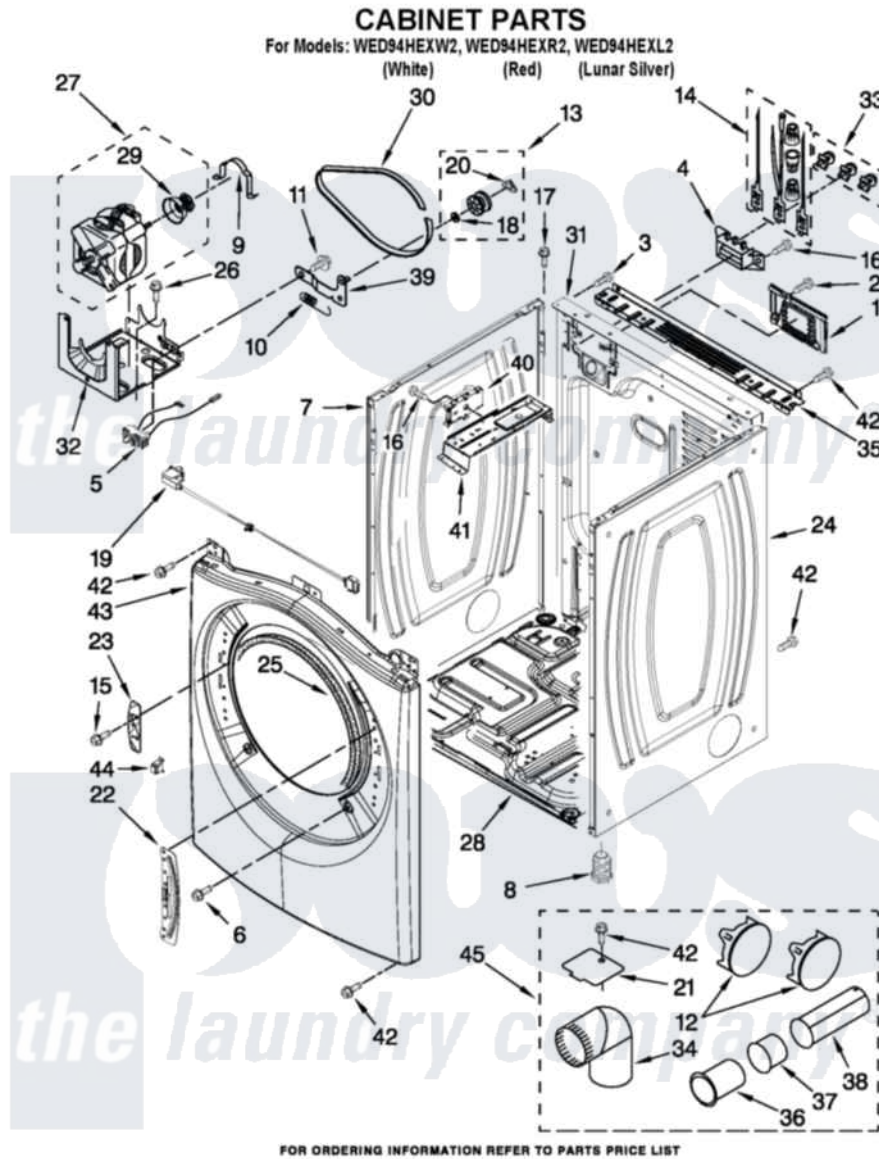

Whirlpool WED94HEXL2 02 - CABINET PARTS

W10479706

3

Whirlpool [Residential Whirlpool WED94HEXL2 Dryer Parts](#) Parts Diagram 02 - CABINET PARTS
Click on the part number to view part

Item	Original Part Number	Replaced By	Status	Part Description
1	W10316167			Cover,
2	3390631			Screw, 10-16 X 3/8
3	8533974	4331106		Screw, No.10-32 X 7/16
4	3397659			Block, Terminal
5	W10411936			Switch, Broken Belt
6	3357011	308685		Side Trim)
7	W10468495			Panel, Side
"	W10337789	W10468502		Panel, Side
"	W10249727			Panel, Side
8	3392100	49621		Feet-Leveling
NI	279810			Foot-Optional
9	W10121316			Plug, Multivent
10	3387374			Spring, Idler
11	3389420			Retainer-Idler 1/4-20 X 1/16
12	W10404617			Plug, Multivent
13	3388672	279640		Pulley-ldr

14	279318		Terminal Tinned And Brass Panel
15	W10288126		Screw, 10-32 X 1/2
16	90767		Screw, 8A X 3/8 HeX Washer Head Tapping
17	3393008	308685	Side Trim)
18	W10121334		Washer, Thrust
19	W10267834		Door Switch Assembly
20	690997		Washer, Thrust
21	W10354249		Plate, Cover
22	W10208218		Bracket, Door Hinge
23	W10208250		Strike, Door
24	W10468495		Panel, Side
"	W10337790	W10468502	Panel, Side
"	W10249725		Panel, Side
25	3387242		Seal, Front Panel
26	343641	681414	Screw, 10AB X 1/2
27	8538263	279787	Motor-Drve
28	8565046		(BROKEN BELT BASE, CABINET SWITCH)
29	8578220		Pulley, Motor
30	3387610	661570	Belt
31	W10247569		Panel, Rear
32	W10242878		Bracket, Motor Mounting
33	279393		Terminal Block Screw Kit
34	49026		4" - 90° Elbow
35	W10208382		Bracket, Rear Dryer
36	8563747		Exhaust Pipe Medium Pipe
37	W10331278		Exhaust Pipe
38	8563749		Exhaust Pipe
39	3388674	W10118756	Idler Bracket
40	W10249824		Control Board
41	W10259611		Bracket, Control
42	3390647	488729	Screw
43	W10208192		Front Panel
"	W10337783		Front Panel
"	W10316295	W10316296	Front Panel
44	W10208401		Spring Catch Assembly
NI	W10186596	W10470674	Dryer Exhaust Kit