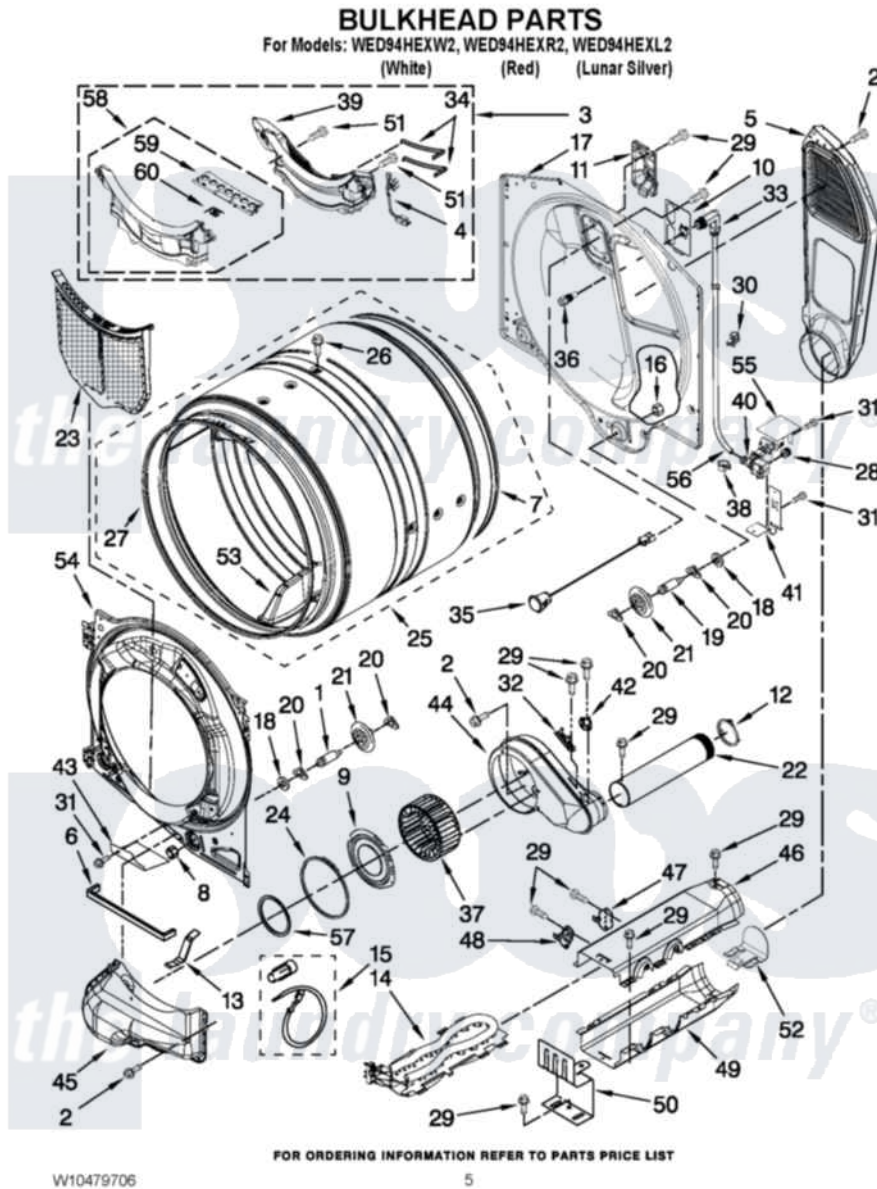

# Whirlpool WED94HEXL2 03 - BULKHEAD PARTS

Whirlpool [Residential Whirlpool WED94HEXL2 Dryer Parts](#) Parts Diagram 03 - BULKHEAD PARTS  
Click on the part number to view part

Item	Original Part Number	Replaced By	Status	Part Description
1	<a href="#">W10359271</a>			Shaft, Drum Roller Threads
2	3390647	<a href="#">488729</a>		Screw
3	<a href="#">W10362137</a>			Outlet Grill And Housing Assembly
4	<a href="#">3406653</a>			Harness, Sensor
5	697354	<a href="#">3387911</a>		Duct-Air
6	<a href="#">W10211950</a>			Seal, Outlet Housing
7	697694	<a href="#">280114</a>		Seal
8	3934666	<a href="#">W10080210</a>		Nut, 3/8 X 16
9	<a href="#">W10211901</a>			Collar Assembly
10	<a href="#">W10249422</a>			Nozzle, Bracket Rear
11	<a href="#">W10208422</a>			Rear Deflector
12	<a href="#">W10344699</a>			Collar, Duct
13	<a href="#">W10306123</a>			Clip, Lint Duct
14	<a href="#">8544772</a>			Heater Element
15	<a href="#">279457</a>			Wire Kit, Terminal
16	W10001120	<a href="#">W10080190</a>		Nut, 3/8-16