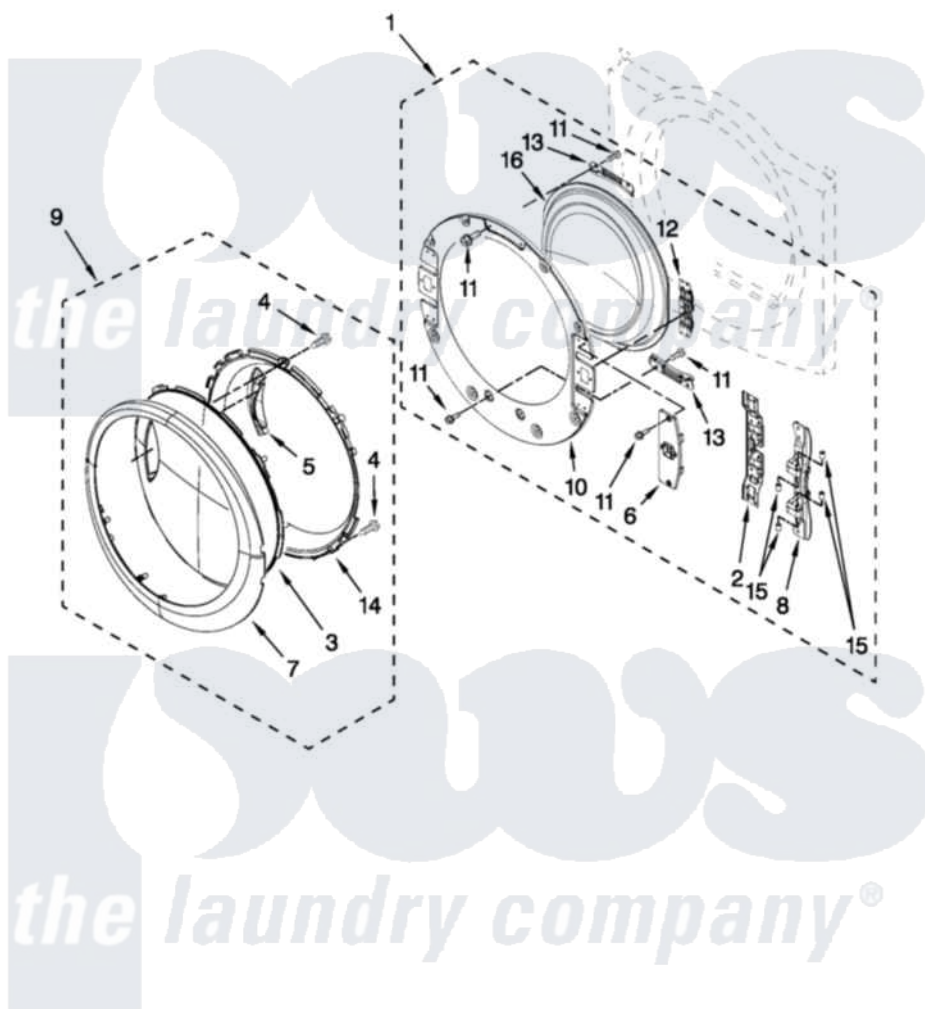

# Whirlpool WED94HEXL2 04 - DOOR PARTS

## DOOR PARTS

For Models: WED94HEXW2, WED94HEXR2, WED94HEXL2  
(White) (Red) (Lunar Silver)

FOR ORDERING INFORMATION REFER TO PARTS PRICE LIST

W10479706

7

Whirlpool [Residential Whirlpool WED94HEXL2 Dryer Parts](#) Parts Diagram 04 - DOOR PARTS

[Click on the part number to view part](#)

Item	Original Part Number	Replaced By	Status	Part Description
1	<a href="#">W10208266</a>			Door, Inner Assembly
2	<a href="#">W10208415</a>			Hinge Base
3	<a href="#">W10208270</a>			Door, Outer Screen
4	<a href="#">9742177</a>			Screw, 8-18 X .625
5	<a href="#">W10208411</a>			Handle, Door
6	<a href="#">W10208413</a>			Cover, Door Switch
7	<a href="#">W10208271</a>			Door, Trim Ring
8	<a href="#">W10208419</a>			Plate, Hinge Retainer
9	<a href="#">W10208268</a>			Door Assembly (Outer) (Include Items, (3, 4, 5, 7 And 14)
10	<a href="#">W10267837</a>			Door, Inner Assembly
11	<a href="#">W10288126</a>			Screw, 10-32 X 1/2
12	<a href="#">W10208254</a>			Door Inner Screw, 10-32 X 1/2
13	<a href="#">W10208252</a>			Bracket, Glass
14	<a href="#">W10208269</a>			Frame, Door Front Support
15	<a href="#">W10208398</a>			Cap, Hinge