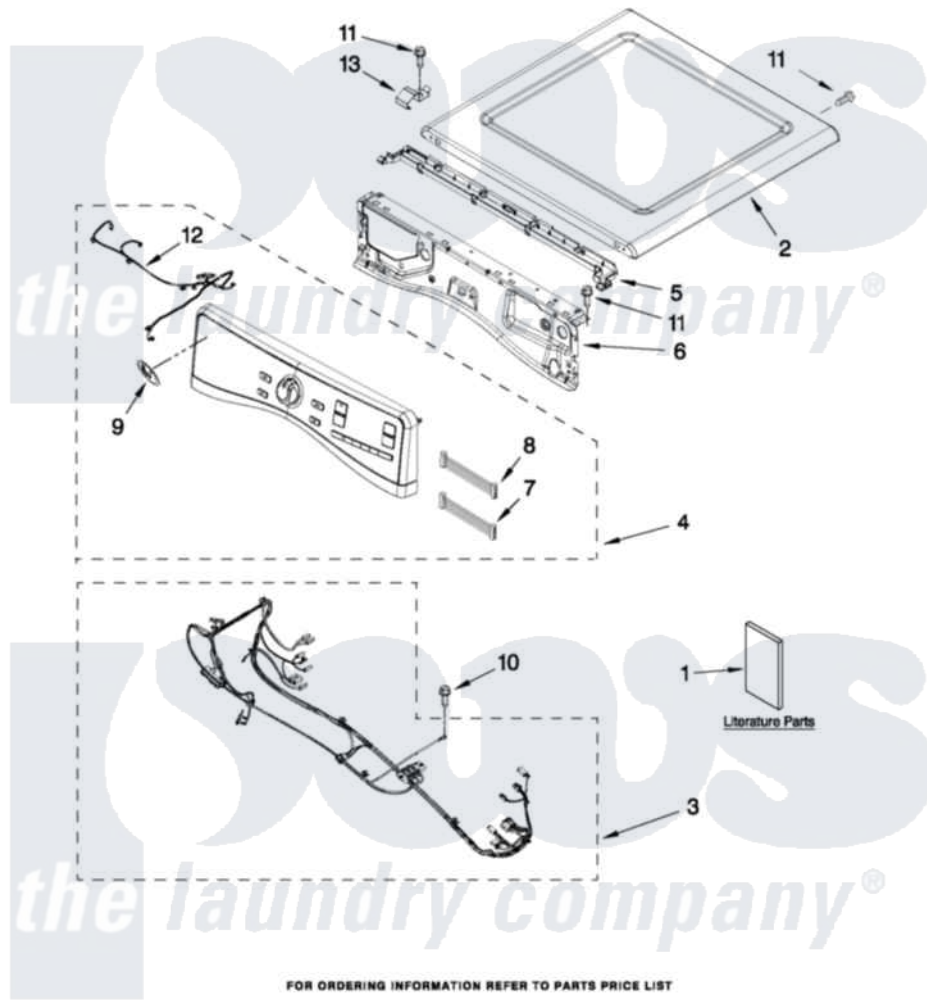

# Whirlpool WED94HEXW0 01 - TOP AND CONSOLE PARTS

## TOP AND CONSOLE PARTS

For Models: WED94HEXW0, WED94HEXR0, WED94HEXL0  
(White) (Red) (Lunar Silver)

27" ELECTRIC DRYER

FOR ORDERING INFORMATION REFER TO PARTS PRICE LIST

11-10 Litho in U.S.A. (L.T)(bay)

1

Part No. W10337372 Rev. A

Whirlpool [Residential Whirlpool WED94HEXW0 Dryer Parts](#) Parts Diagram 01 - TOP AND CONSOLE PARTS  
Click on the part number to view part

Item	Original Part Number	Replaced By	Status	Part Description
1	W10305730		Not Available	USE & CARE GUIDE (ENGLISH)
"	W10306459		Not Available	USE & CARE GUIDE (TECH SHEET INSTALLATION, INSTRUCTION)
"	W10057363		Not Available	USE & CARE GUIDE (ENGLISH)
2	<a href="#">W10208383</a>			Top
"	<a href="#">W10337792</a>			Top
"	<a href="#">W10316282</a>			Top
3	<a href="#">W10267281</a>			Harness, Main
4	W10352455	<a href="#">W10388444</a>		Console
"	<a href="#">W10352460</a>			Panel, Console Assembly
"	<a href="#">W10352456</a>			Panel, Console Assembly
5	<a href="#">W10317570</a>			Water Channel
6	<a href="#">W10208198</a>			Bracket, Console
7	<a href="#">W10267938</a>			Harness, UI Jumper
8	<a href="#">W10267937</a>			Harness, Jumper