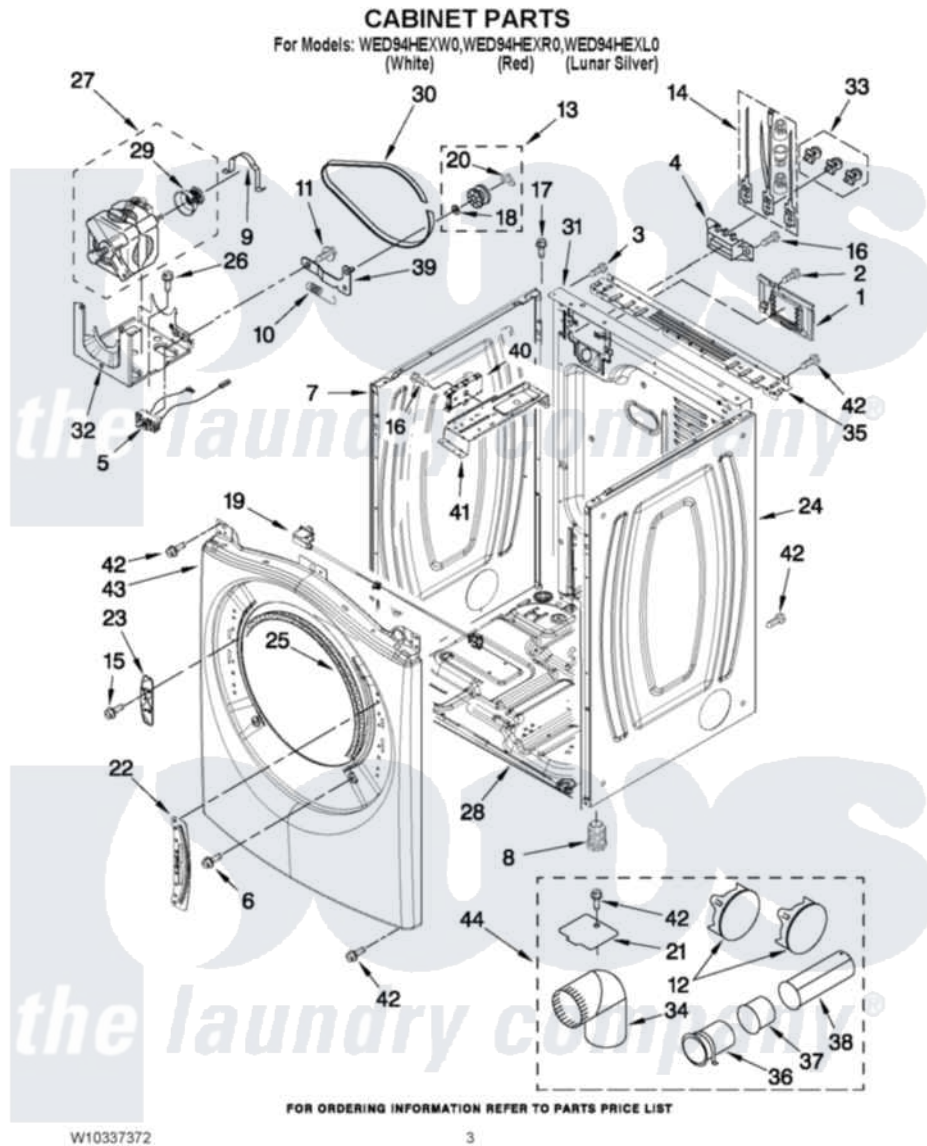

Whirlpool WED94HEXW0 02 - CABINET PARTS

Whirlpool [Residential Whirlpool WED94HEXW0 Dryer Parts](#) Parts Diagram 02 - CABINET PARTS
Click on the part number to view part

Item	Original Part Number	Replaced By	Status	Part Description
1	W10316167			Cover,
2	3390814	90767		Screw, 8A X 3/8 HeX Washer Head Tapping
3	8533974	4331106		Screw, No.10-32 X 7/16
4	3397659			Block, Terminal
5	W10246525	W10314253		Switch, Assembly Broken Belt
6	3357011	308685		Side Trim)
7	W10192435			Panel, Side
"	W10337789	W10468502		Panel, Side
"	W10249727			Panel, Side
8	3392100	49621		Feet-Leveling
"	279810			Foot-Optional
9	660658			Clamp, Motor Mounting 343481 685441
10	3387374			Spring, Idler
11	3389420			Retainer-Idler 1/4-20 X 1/16
12	49252			Plug, Multivent

"	W10151499	W10404617	Plug, Multivent
13	3388672	279640	Pulley-ldr
14	279318		Terminal Tinned And Brass Panel
15	W10288126		Screw, 10-32 X 1/2
16	90767		Screw, 8A X 3/8 HeX Washer Head Tapping
17	3393008	308685	Side Trim)
18	W10121334		Washer, Thrust
19	W10267834		Door Switch Assembly
20	690997		Washer, Thrust
21	8066115	3394331	Plate Cover
22	W10208218		Bracket, Door Hinge
23	W10208250		Strike, Door
24	W10192446		Panel, Side
"	W10337790	W10468502	Panel, Side
"	W10249725		Panel, Side
25	3387242		Seal, Front Panel
26	343641	681414	Screw, 10AB X 1/2
27	8538263	279787	Motor-Drve
28	8565046		(BROKEN BELT BASE, CABINET SWITCH)
29	8578220		Pulley, Motor
30	3387610	661570	Belt
31	W10247569		Panel, Rear
32	W10242878		Bracket, Motor Mounting
33	279393		Terminal Block Screw Kit
34	49026		4" - 90° Elbow
35	W10208382		Bracket, Rear Dryer
36	8563747		Exhaust Pipe Medium Pipe
37	8563750		Exhaust Pipe
38	8563749		Exhaust Pipe
39	3388674	W10118756	Idler Bracket
40	W10249825		Control Board
41	W10259611		Bracket, Control
42	3390647	488729	Screw
43	W10208192		Front Panel
"	W10337783		Front Panel
"	W10316295	W10316296	Front Panel
NI	W10331132		Dryer Exhaust Kit