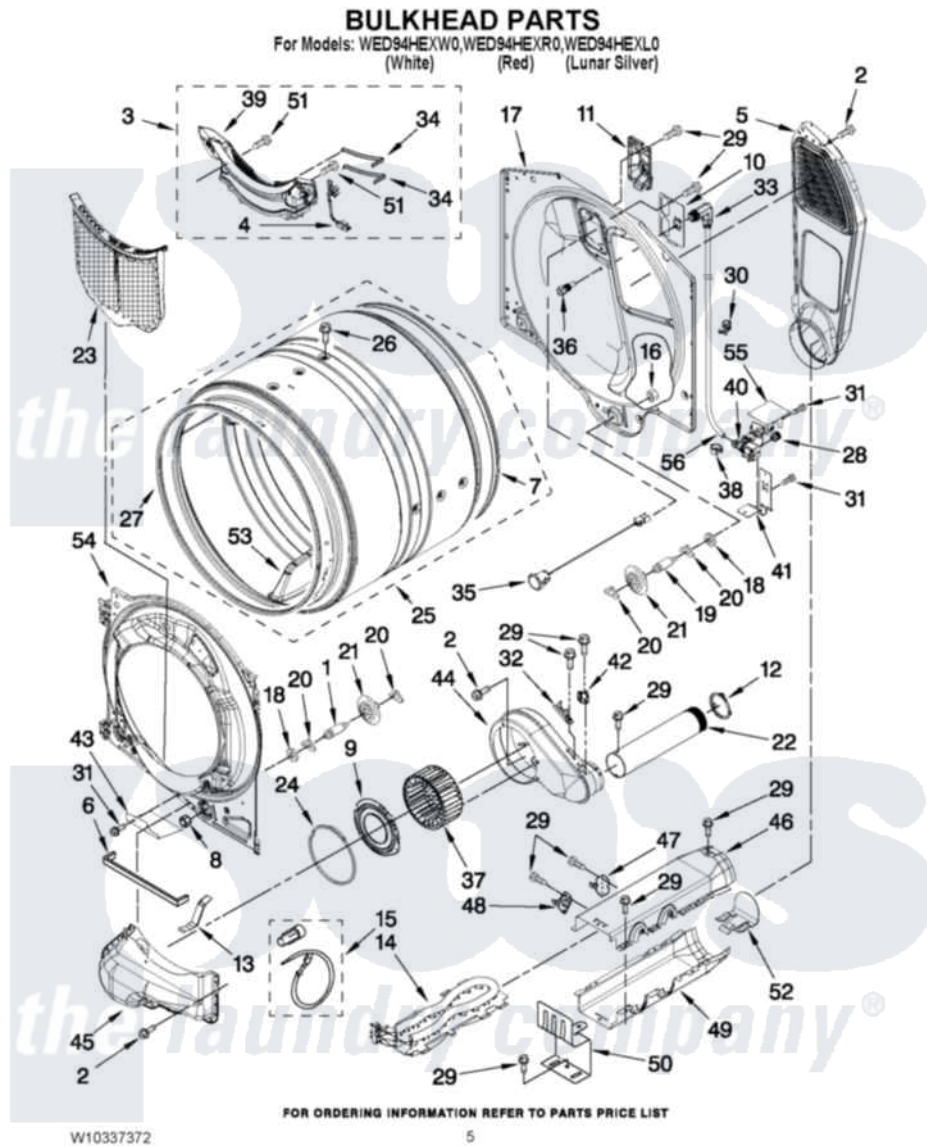

Whirlpool WED94HEXW0 03 - BULKHEAD PARTS

Whirlpool Residential Whirlpool WED94HEXW0 Dryer Parts Parts Diagram 03 - BULKHEAD PARTS
Click on the part number to view part

Item	Original Part Number	Replaced By	Status	Part Description
1	8575324	W10359271		Shaft, Drum Roller Threads
2	3390647	488729		Screw
3	W10211902	W10219012		Outlet, Grille And Housing Assembly
4	W10298258			Harness, Sensor
5	697354	3387911		Duct-Air
6	W10211950			Seal, Outlet Housing
7	697694	280114		Seal
8	3934666	W10080210		Nut, 3/8 X 16
9	W10211901			Collar Assembly
10	W10249422			Nozzle, Bracket Rear
11	W10208422			Rear Deflector
12	W10344699			Collar, Duct
13	W10306123			Clip, Lint Duct
14	8544772			Heater Element
15	279457			Wire Kit, Terminal
16	W10001120	W10080190		Nut, 3/8-16