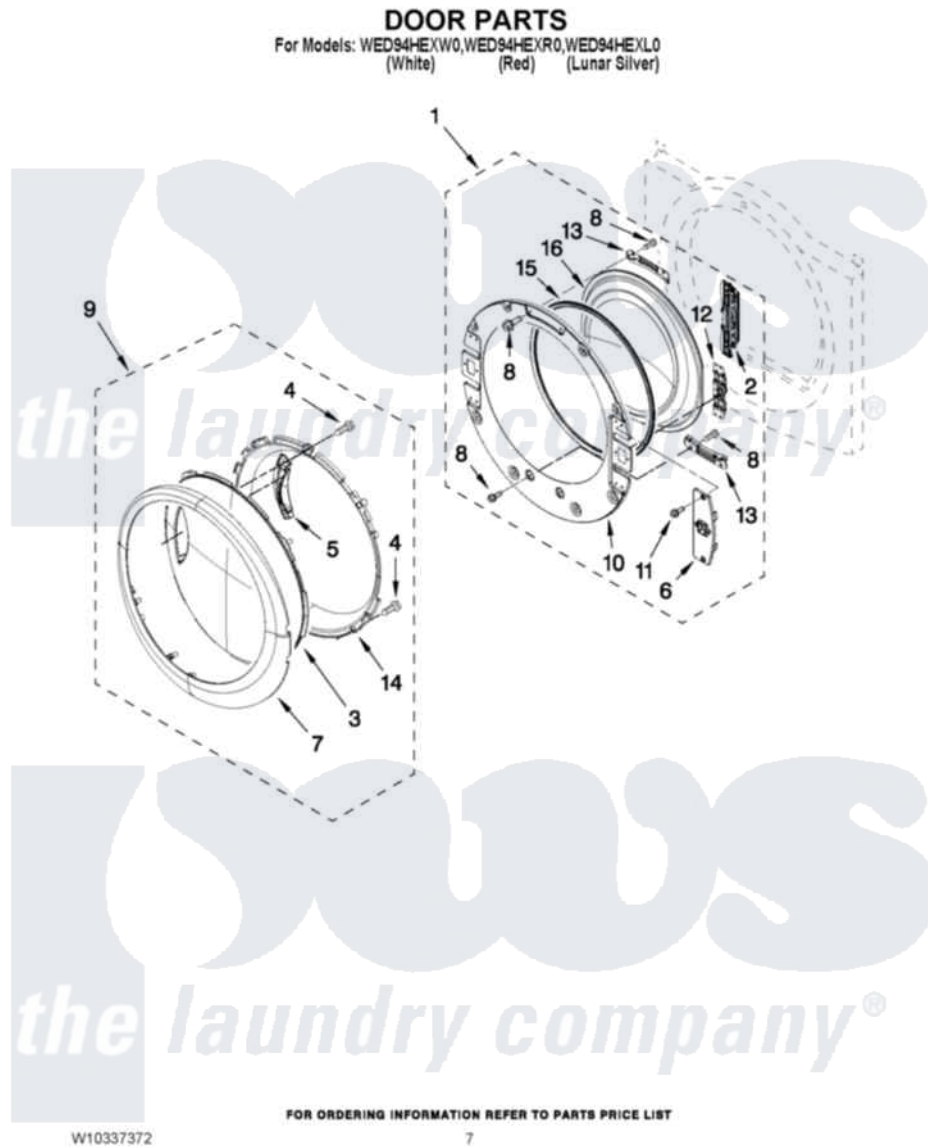

Whirlpool WED94HEXW0 04 - DOOR PARTS

Whirlpool [Residential Whirlpool WED94HEXW0 Dryer Parts](#) Parts Diagram 04 - DOOR PARTS
Click on the part number to view part

Item	Original Part Number	Replaced By	Status	Part Description
1	W10208266			Door, Inner Assembly
2	W10208414			Door Hinge Assembly
3	W10208270			Door, Outer Screen
4	9742177			Screw, 8-18 X .625
5	W10208411			Handle, Door
6	W10208413			Cover, Door Switch
7	W10208271			Door, Trim Ring
8	3393258	3373329D		Screw
9	W10208268			Door Assembly (Outer) (Include Items, (3, 4, 5, 7 And 14)
10	W10267837			Door, Inner Assembly
11	W10288126			Screw, 10-32 X 1/2
12	W10208254			Door Inner Screw, 10-32 X 1/2
13	W10208252			Bracket, Glass
14	W10208269			Frame, Door Front Support
15	W10272397	W10329710		Door Catch Assembly