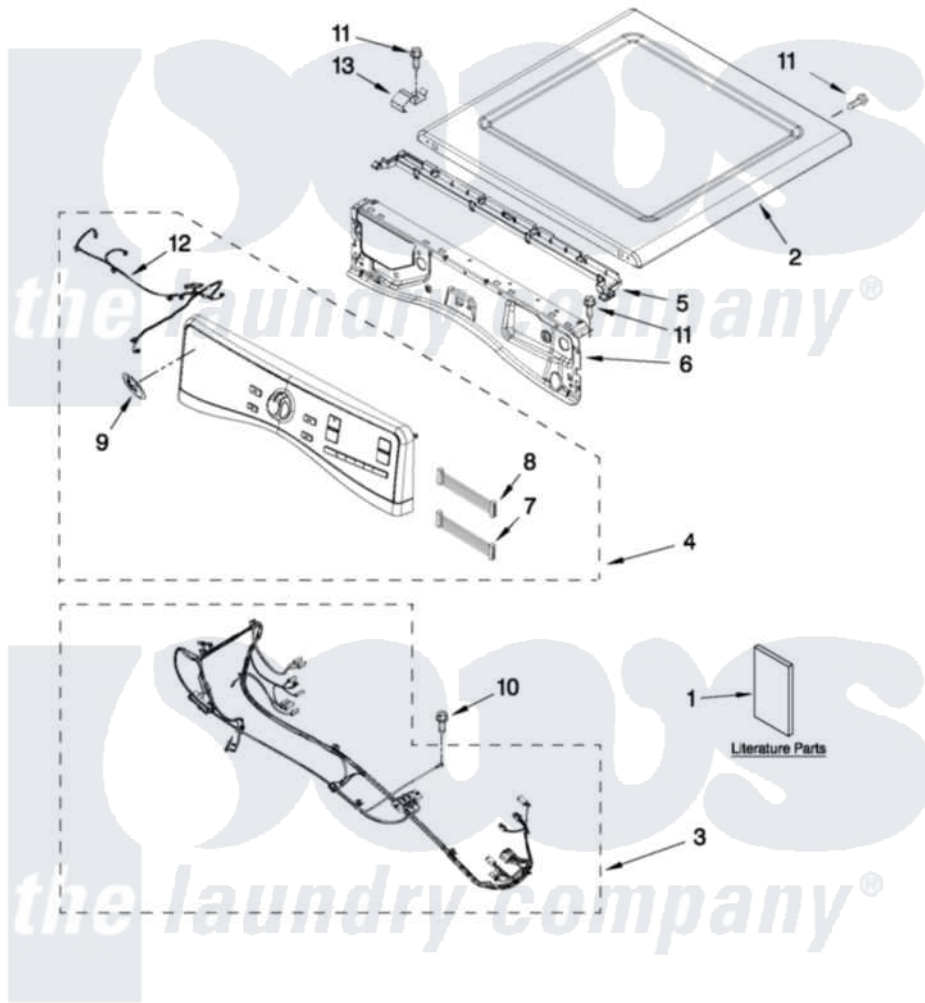

# Whirlpool WED94HEXW1 01 - TOP AND CONSOLE PARTS

## TOP AND CONSOLE PARTS

For Models: WED94HEXW1, WED94HEXR1, WED94HEXL1  
(White) (Red) (Lunar Silver)

27" ELECTRIC DRYER

FOR ORDERING INFORMATION REFER TO PARTS PRICE LIST

7-11 Litho in U.S.A. (JLP) (psw)

1

Part No. W10431342 Rev. A

Whirlpool [Residential Whirlpool WED94HEXW1 Dryer Parts](#) Parts Diagram 01 - TOP AND CONSOLE PARTS  
Click on the part number to view part

Item	Original Part Number	Replaced By	Status	Part Description
1	W10305730		Not Available	USE & CARE GUIDE (ENGLISH)
"	W10306459		Not Available	USE & CARE GUIDE (TECH SHEET INSTALLATION, INSTRUCTION)
"	W10423118		Not Available	INSTALLATION, INSTRUCTION
2	<a href="#">W10208383</a>			Top
"	<a href="#">W10337792</a>			Top
"	<a href="#">W10316282</a>			Top
3	<a href="#">W10355890</a>			Harness, Main
4	W10352455	<a href="#">W10388444</a>		Console
"	<a href="#">W10352460</a>			Panel, Console Assembly
"	<a href="#">W10352456</a>			Panel, Console Assembly
5	<a href="#">W10317570</a>			Water Channel
6	<a href="#">W10208198</a>			Bracket, Console
7	<a href="#">W10267938</a>			Harness, UI Jumper
8	<a href="#">W10267937</a>			Harness, Jumper

9	W10117943	<a href="#">8303811</a>	Badge, Assembly
10	<a href="#">693995</a>		Screw, Hex Head
11	3390647	<a href="#">488729</a>	Screw
12	<a href="#">W10267833</a>		Cable, Led User-Interface
13	<a href="#">W10317566</a>		Spring, Clip Water Channel