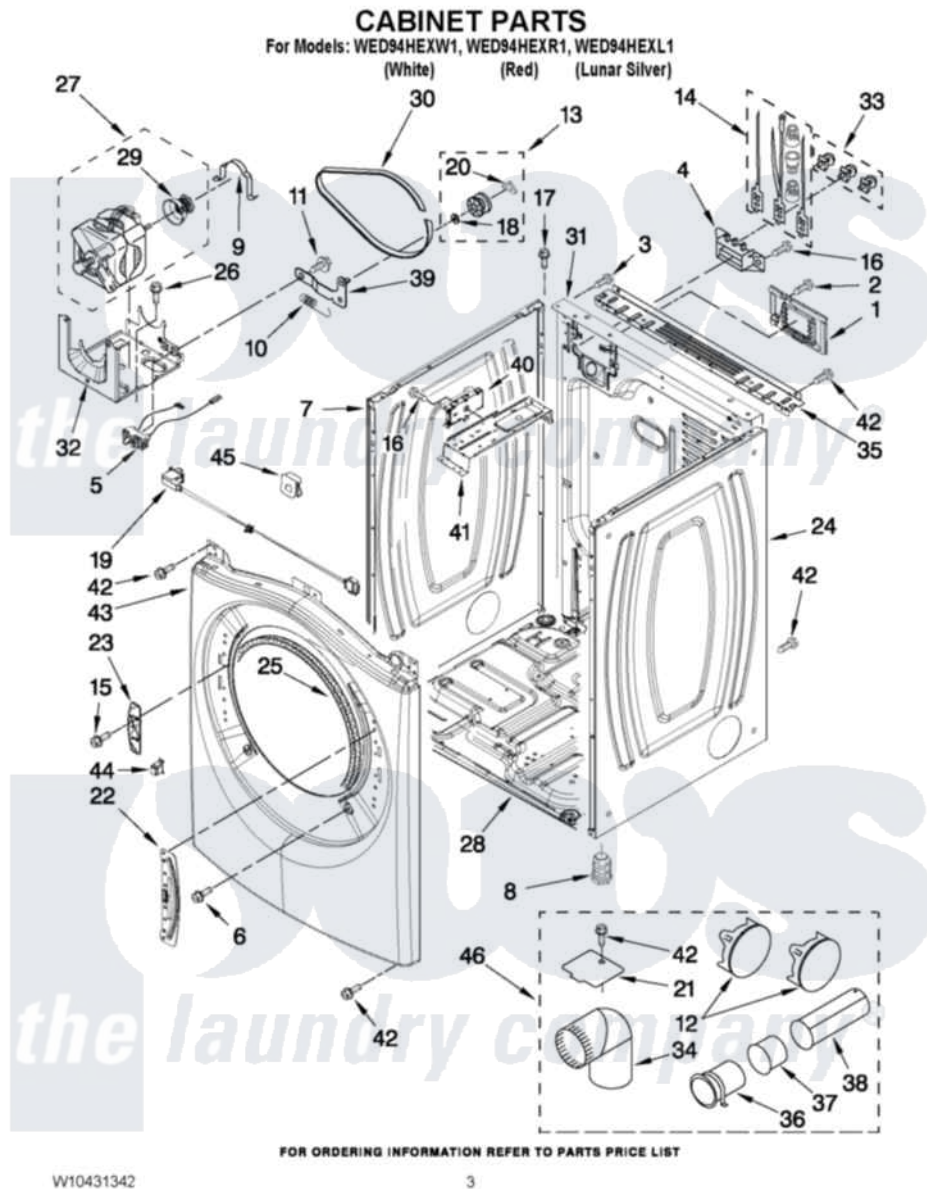

# Whirlpool WED94HEXW1 02 - CABINET PARTS

Whirlpool [Residential Whirlpool WED94HEXW1 Dryer Parts](#) Parts Diagram 02 - CABINET PARTS  
Click on the part number to view part

Item	Original Part Number	Replaced By	Status	Part Description
1	<a href="#">W10316167</a>			Cover,
2	3390814	<a href="#">90767</a>		Screw, 8A X 3/8 HeX Washer Head Tapping
3	8533974	<a href="#">4331106</a>		Screw, No.10-32 X 7/16
4	<a href="#">3397659</a>			Block, Terminal
5	W10246525	<a href="#">W10314253</a>		Switch, Assembly Broken Belt
6	3357011	<a href="#">308685</a>		Side Trim )
7	<a href="#">W10192435</a>			Panel, Side
"	W10337789	<a href="#">W10468502</a>		Panel, Side
"	<a href="#">W10249727</a>			Panel, Side
8	3392100	<a href="#">49621</a>		Feet-Leveling
NI	<a href="#">279810</a>			Foot-Optional
9	<a href="#">W10121316</a>			Plug, Multivent
10	<a href="#">3387374</a>			Spring, Idler
11	<a href="#">3389420</a>			Retainer-Idler 1/4-20 X 1/16
12	<a href="#">49252</a>			Plug, Multivent
"	W10151499	<a href="#">W10404617</a>		Plug, Multivent