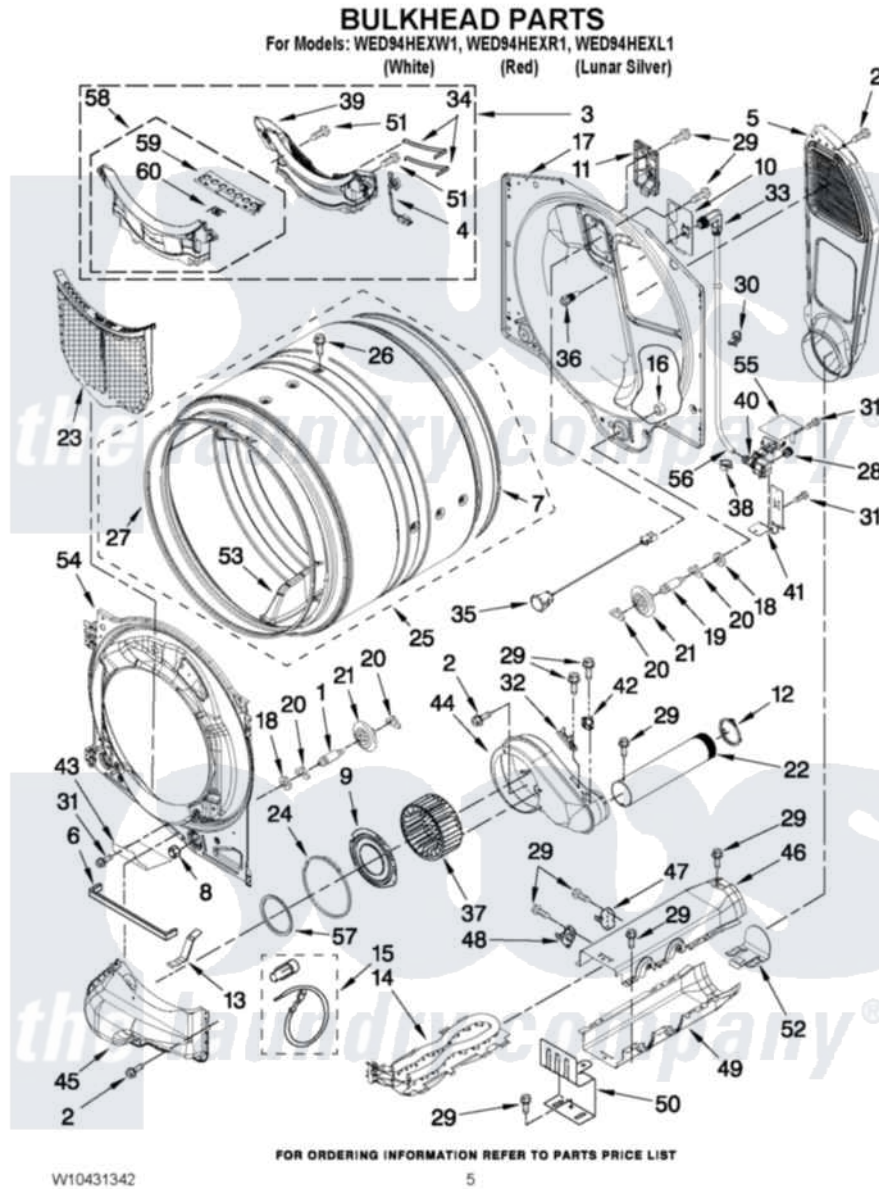

Whirlpool WED94HEXW1 03 - BULKHEAD PARTS

Whirlpool Residential Whirlpool WED94HEXW1 Dryer Parts Parts Diagram 03 - BULKHEAD PARTS
Click on the part number to view part

Item	Original Part Number	Replaced By	Status	Part Description
1	W10359271			Shaft, Drum Roller Threads
2	3390647	488729		Screw
3	W10219012			Outlet, Grille And Housing Assembly
4	W10298258			Harness, Sensor
5	697354	3387911		Duct-Air
6	W10211950			Seal, Outlet Housing
7	697694	280114		Seal
8	3934666	W10080210		Nut, 3/8 X 16
9	W10211901			Collar Assembly
10	W10249422			Nozzle, Bracket Rear
11	W10208422			Rear Deflector
12	W10344699			Collar, Duct
13	W10306123			Clip, Lint Duct
14	8544772			Heater Element
15	279457			Wire Kit, Terminal
16	W10001120	W10080190		Nut, 3/8-16