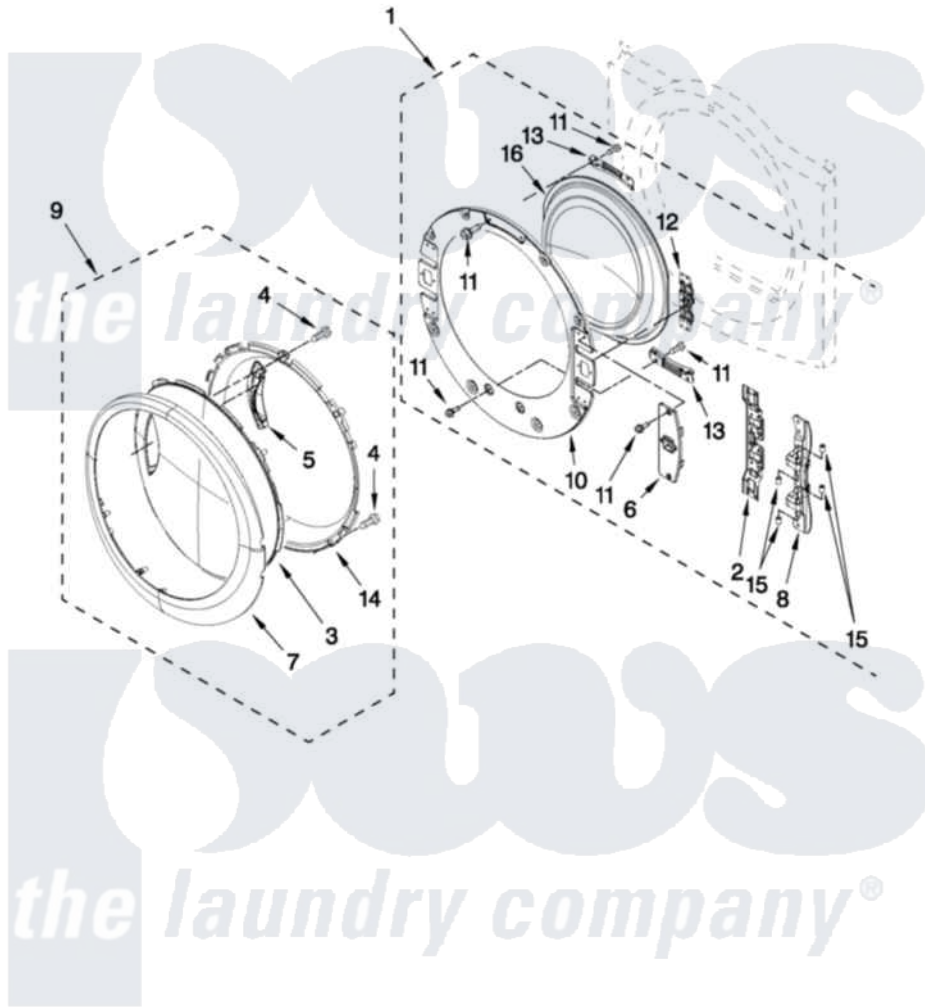

# Whirlpool WED94HEXW1 04 - DOOR PARTS

## DOOR PARTS

For Models: WED94HEXW1, WED94HEXR1, WED94HEXL1  
(White) (Red) (Lunar Silver)

FOR ORDERING INFORMATION REFER TO PARTS PRICE LIST

W10431342

7

Whirlpool [Residential Whirlpool WED94HEXW1 Dryer Parts](#) Parts Diagram 04 - DOOR PARTS  
Click on the part number to view part

Item	Original Part Number	Replaced By	Status	Part Description
1	<a href="#">W10208266</a>			Door, Inner Assembly
2	<a href="#">W10208415</a>			Hinge Base
3	<a href="#">W10208270</a>			Door, Outer Screen
4	<a href="#">9742177</a>			Screw, 8-18 X .625
5	<a href="#">W10208411</a>			Handle, Door
6	<a href="#">W10208413</a>			Cover, Door Switch
7	<a href="#">W10208271</a>			Door, Trim Ring
8	<a href="#">W10208419</a>			Plate, Hinge Retainer
9	<a href="#">W10208268</a>			Door Assembly (Outer) (Include Items, (3, 4, 5, 7 And 14)
10	<a href="#">W10267837</a>			Door, Inner Assembly
11	<a href="#">W10288126</a>			Screw, 10-32 X 1/2
12	<a href="#">W10208254</a>			Door Inner Screw, 10-32 X 1/2
13	<a href="#">W10208252</a>			Bracket, Glass
14	<a href="#">W10208269</a>			Frame, Door Front Support
15	<a href="#">W10208398</a>			Cap, Hinge