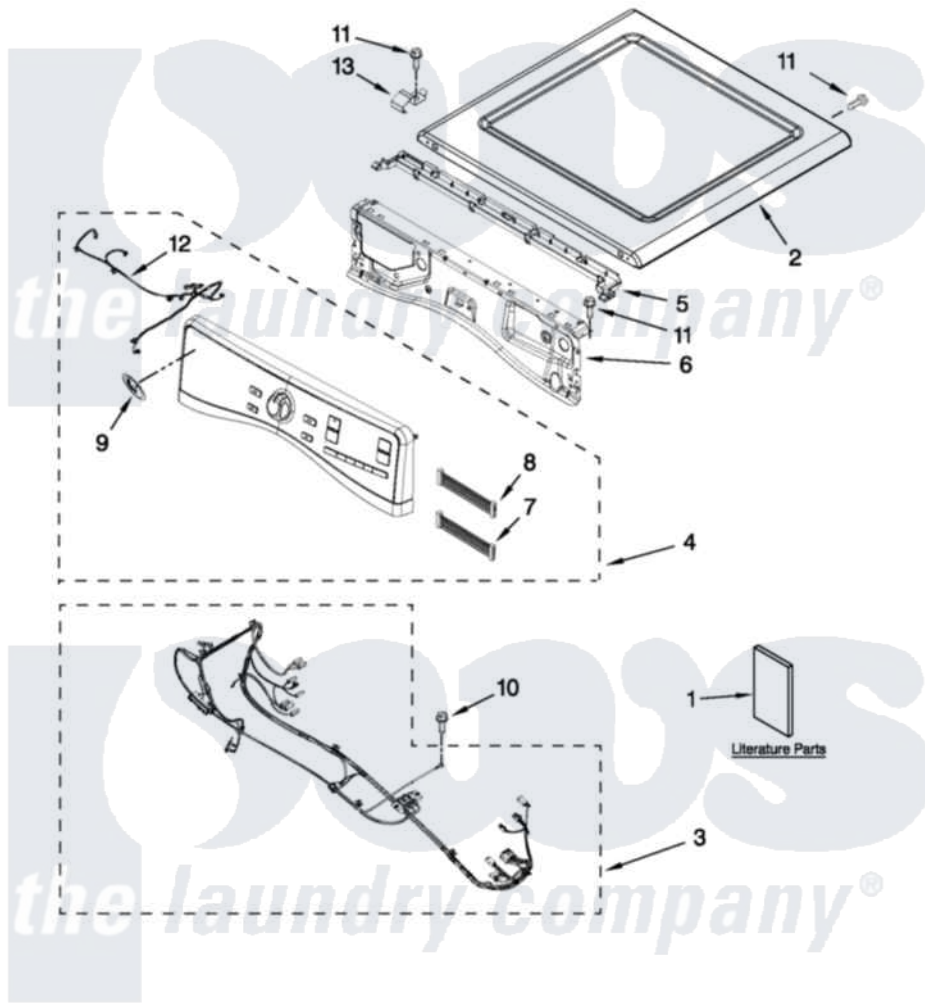

Whirlpool WED94HEXW2 01 - TOP AND CONSOLE PARTS

TOP AND CONSOLE PARTS

For Models: WED94HEXW2, WED94HEXR2, WED94HEXL2
(White) (Red) (Lunar Silver)

27" ELECTRIC DRYER

FOR ORDERING INFORMATION REFER TO PARTS PRICE LIST

2-12 Litho in U.S.A. (BMN) (psw)

1

Part No. W10479706 Rev. A

Whirlpool [Residential Whirlpool WED94HEXW2 Dryer Parts](#) Parts Diagram 01 - TOP AND CONSOLE PARTS
Click on the part number to view part

Item	Original Part Number	Replaced By	Status	Part Description
1	W10305730		Not Available	USE & CARE GUIDE (ENGLISH)
"	W10420005		Not Available	TECH SHEET
"	W10423118		Not Available	INSTALLATION, INSTRUCTION
2	W10208383			Top
"	W10337792			Top
"	W10316282			Top
3	W10441589			Harness, Main
4	W10464682			Panel, Console
"	W10464684			Panel, Console
"	W10464683			Panel, Console
5	W10317570			Water Channel
6	W10208198			Bracket, Console
7	W10267938			Harness, UI Jumper
8	W10267937			Harness, Jumper
9	W10117943	8303811		Badge, Assembly

10	693995		Screw, Hex Head
11	3390647	488729	Screw
12	W10450060	Not Available	CABLE, USER INTERFACE
13	W10317566		Spring, Clip Water Channel