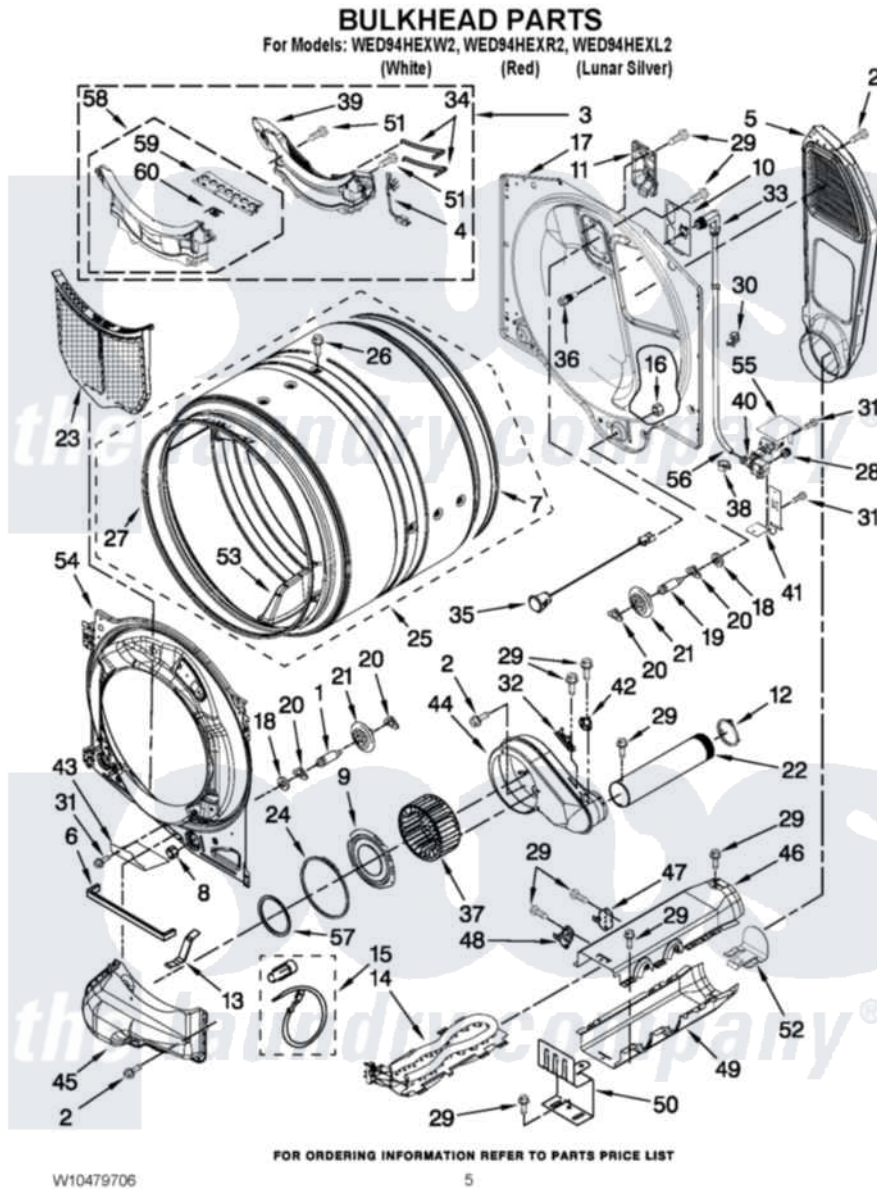

Whirlpool WED94HEXW2 03 - BULKHEAD PARTS

Whirlpool [Residential Whirlpool WED94HEXW2 Dryer Parts](#) Parts Diagram 03 - BULKHEAD PARTS
Click on the part number to view part

Item	Original Part Number	Replaced By	Status	Part Description
1	W10359271			Shaft, Drum Roller Threads
2	3390647	488729		Screw
3	W10362137			Outlet Grill And Housing Assembly
4	3406653			Harness, Sensor
5	697354	3387911		Duct-Air
6	W10211950			Seal, Outlet Housing
7	697694	280114		Seal
8	3934666	W10080210		Nut, 3/8 X 16
9	W10211901			Collar Assembly
10	W10249422			Nozzle, Bracket Rear
11	W10208422			Rear Deflector
12	W10344699			Collar, Duct
13	W10306123			Clip, Lint Duct
14	8544772			Heater Element
15	279457			Wire Kit, Terminal
16	W10001120	W10080190		Nut, 3/8-16