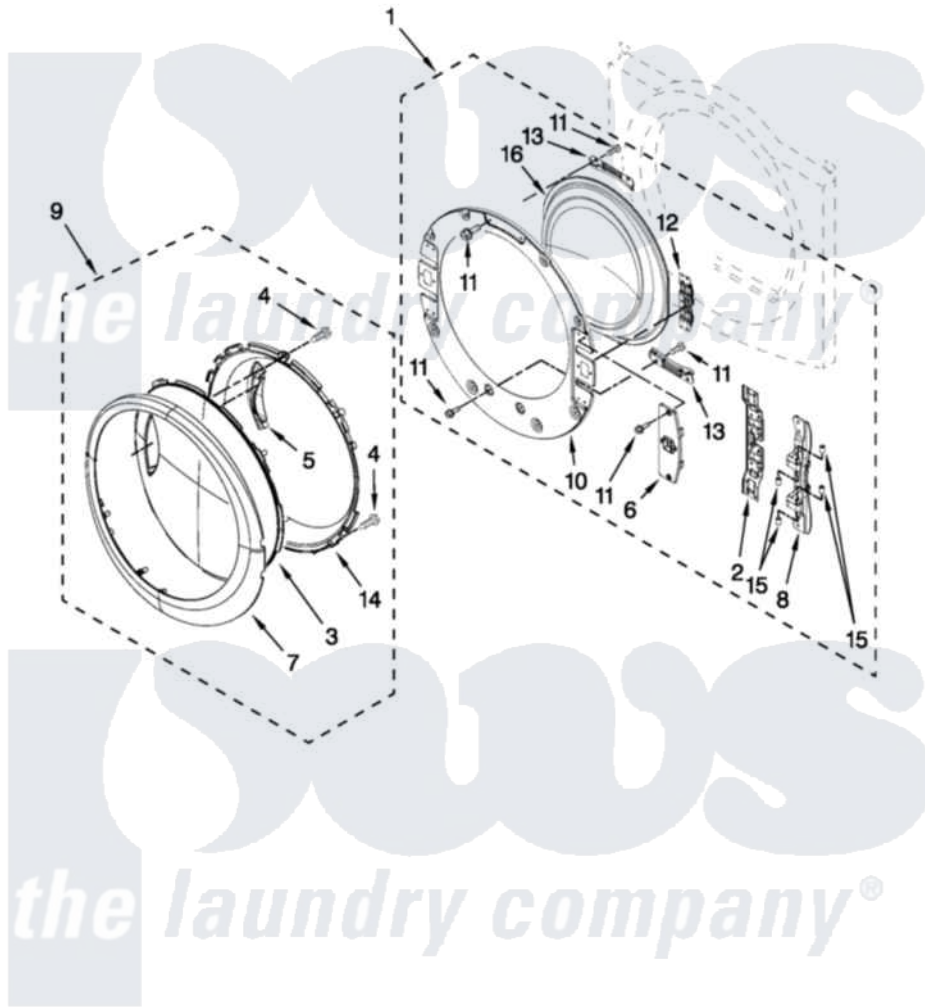

Whirlpool WED94HEXW2 04 - DOOR PARTS

DOOR PARTS

For Models: WED94HEXW2, WED94HEXR2, WED94HEXL2
(White) (Red) (Lunar Silver)

FOR ORDERING INFORMATION REFER TO PARTS PRICE LIST

W10479706

7

Whirlpool [Residential Whirlpool WED94HEXW2 Dryer Parts](#) Parts Diagram 04 - DOOR PARTS
Click on the part number to view part

Item	Original Part Number	Replaced By	Status	Part Description
1	W10208266			Door, Inner Assembly
2	W10208415			Hinge Base
3	W10208270			Door, Outer Screen
4	9742177			Screw, 8-18 X .625
5	W10208411			Handle, Door
6	W10208413			Cover, Door Switch
7	W10208271			Door, Trim Ring
8	W10208419			Plate, Hinge Retainer
9	W10208268			Door Assembly (Outer) (Include Items, (3, 4, 5, 7 And 14)
10	W10267837			Door, Inner Assembly
11	W10288126			Screw, 10-32 X 1/2
12	W10208254			Door Inner Screw, 10-32 X 1/2
13	W10208252			Bracket, Glass
14	W10208269			Frame, Door Front Support
15	W10208398			Cap, Hinge